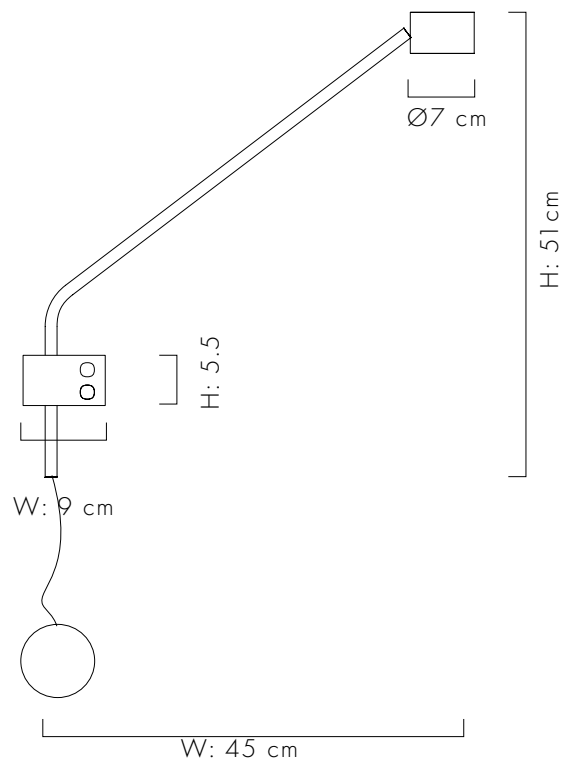

the

SIDE BED SPOT THIN

A wall-mounted lamp consists of a sand-colored metal tube fastened to the wall with a wooden base and two sand-colored screws, a solid wood canopy, and a small spot.

COLORS

Sand

WOOD TYPES

Oak

DIMENSIONS / WEIGHT

45X51XØ7 cm / 1.2 kg

MATERIAL

Wood + Aluminium

CANOPY

Oak

SOCKET TYPE / WATTAGE

Led Max 3w 350 lm

PACKAGING DIMENSIONS

45X47X7 cm

WWW.ASAFWEINBROOM.COM

sales@weinbroom.com
tel.: +972 522467730