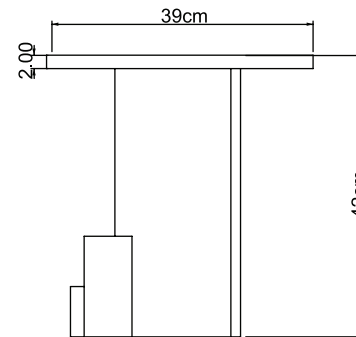

COLORS

Oak

WOOD TYPES

Oak

DIMENSIONS / WEIGHT

42XØ39 cm / 5.5 kg

MATERIAL

Wood + Aluminium

PACKAGING DIMENSIONS

50X50X50 cm / 7kg

WWW.ASAFWEINBROOM.COM

sales@weinbroom.com
tel.: +972 522 467 730