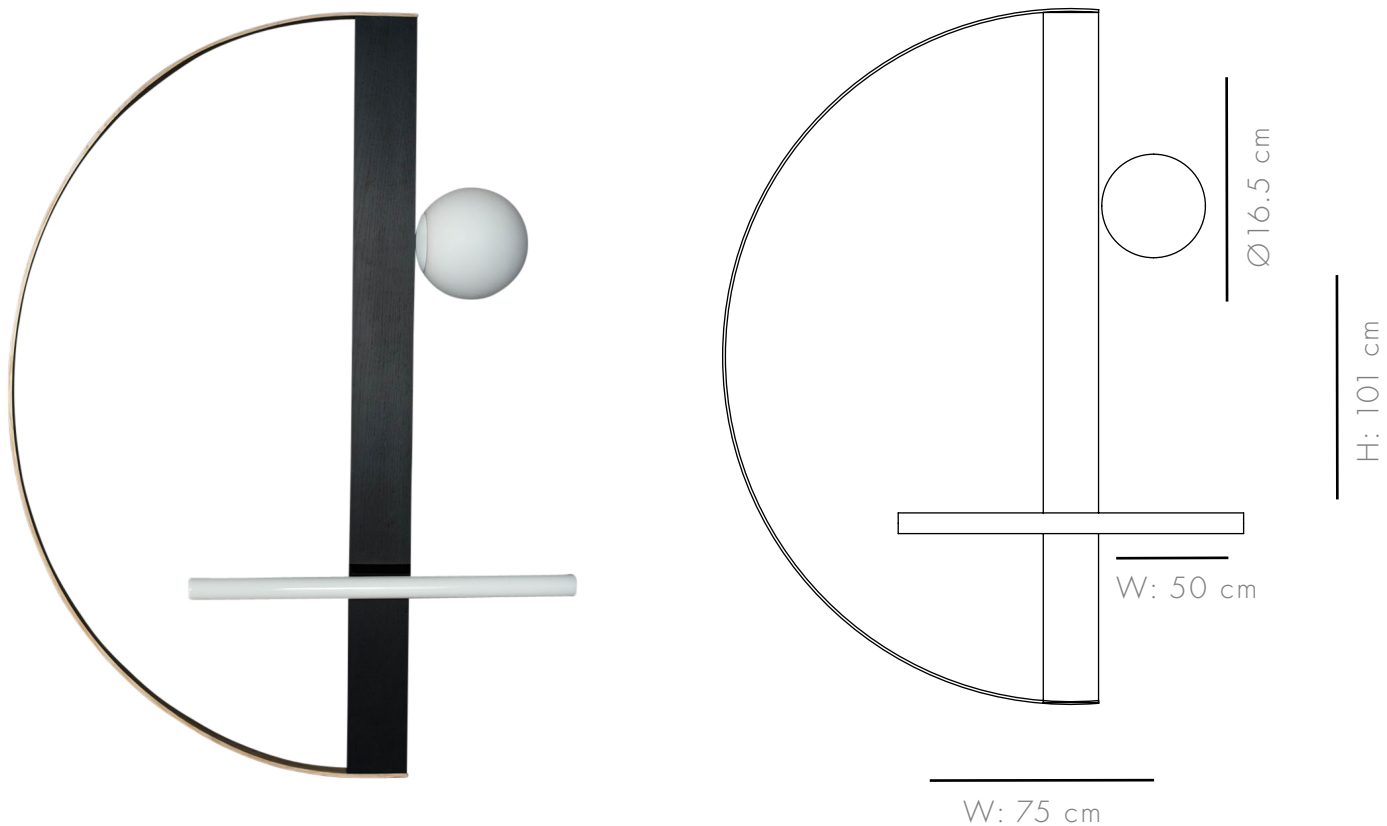

the  
**SAM**

A minimalist contour made from two illuminated basic shapes: a line and a circle. The line is a Linestra 50 CM bulb and the circle is a glass ball. The half-moon frame line is made from a thin oak beam steamed bended to its rounded shape.

**COLORS**

Black

**WOOD TYPES**

Oak + Black Oak

**DIMENSIONS / WEIGHT**

101X16.5X75 cm / 2.5 kg

**MATERIAL**

Wood + Glass Ball

**SOCKET TYPE / WATTAGE**

E27+ S14D / Led max 7w + Max 6w

**PACKAGING DIMENSIONS**

80X20X120 cm/ 3.5 kg

[WWW.ASAFWEINBROOM.COM](http://WWW.ASAFWEINBROOM.COM)

sales@weinbroom.com  
tel.: +972 522 777 271