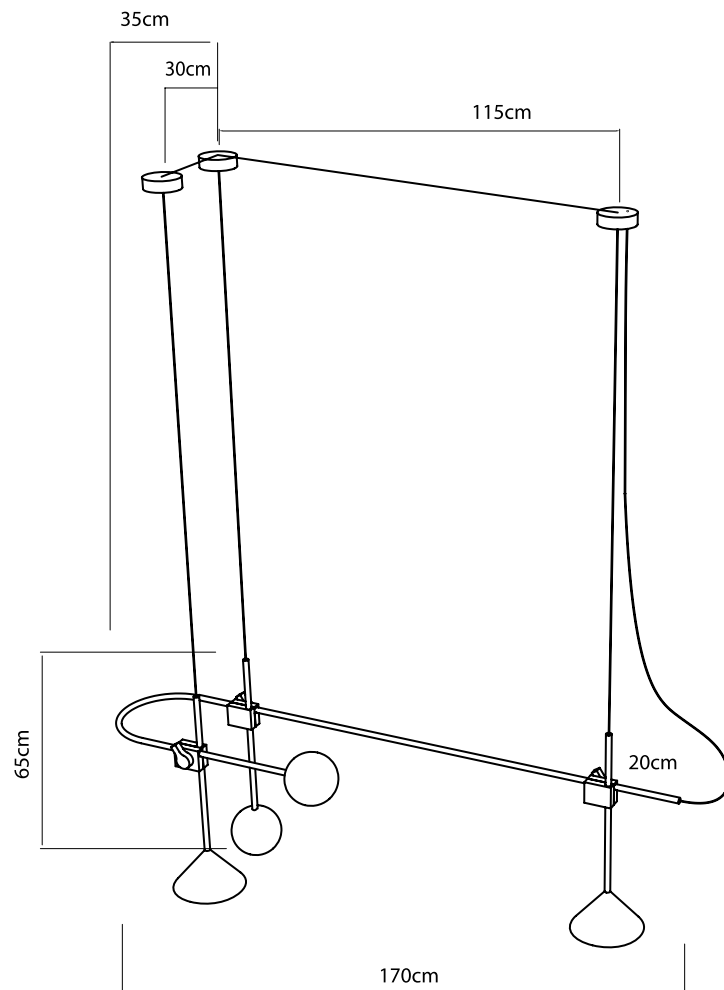

the  
**SYS U3**

A hanging lamp consists of horizontal and vertical black metal tubes fastened to each other with a wooden rectangular part, two metal cone spots, and a two glass balls.

**COLOR**

Black / White / Chocolate

**DIMENSIONS / WEIGHT**

170X65X30 cm / 4 kg

**MATERIAL**

Metal + Wood + Glass

**CANOPY**

Black / White/ Chocolate

**SOCKET TYPE / WATTAGE**

2XE27 / Led Max 15w each