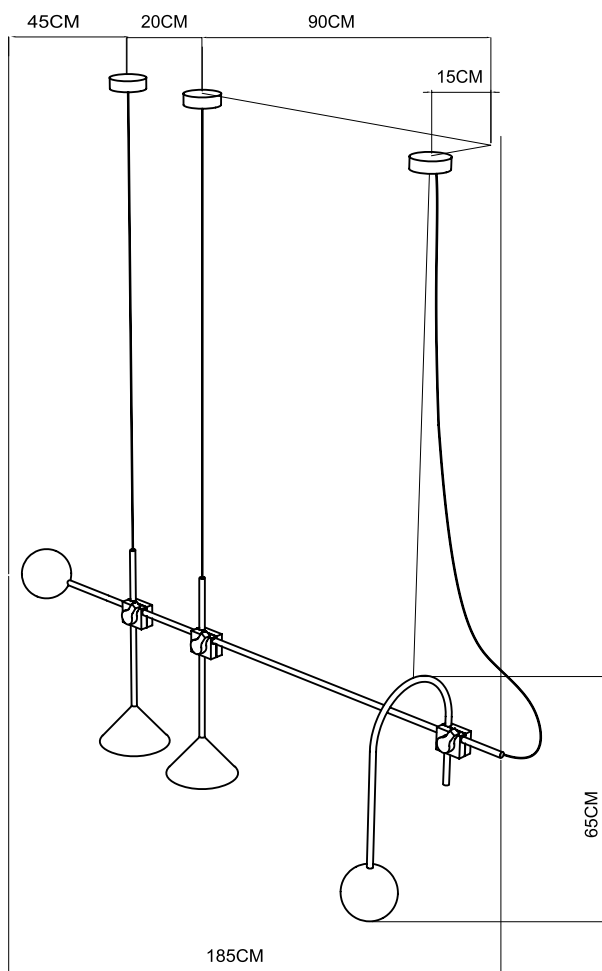

the  
**SYS U2**

A hanging lamp consists of horizontal and vertical black metal tubes fastened to each other with a wooden rectangular part, two metal cone spots, and a two glass balls.

**COLOR**

Black / White / Chocolate

**DIMENSIONS / WEIGHT**

185X65X30 cm / 4 kg

**MATERIAL**

Metal + Wood + Glass

**CANOPY**

Black / White / Chocolate

**SOCKET TYPE / WATTAGE**

2XE27 / Led Max 15w each  
2XG9 / Led Max 7w each