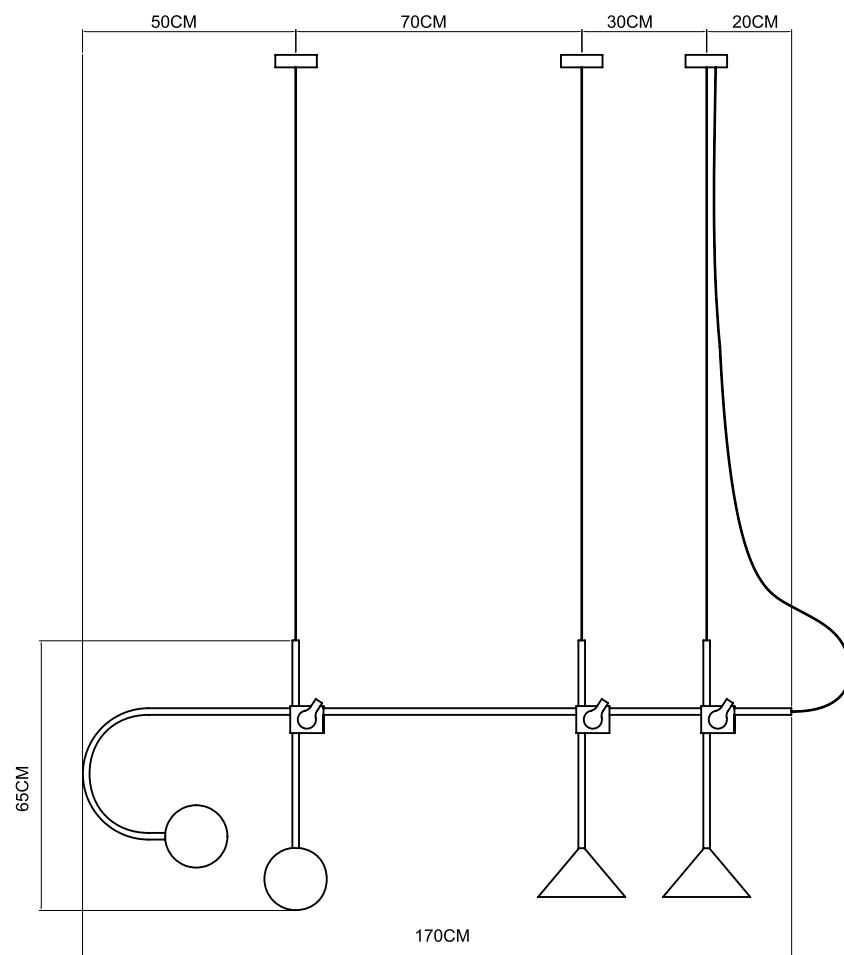

the  
**SYS U1**

A hanging lamp consists of horizontal and vertical black metal tubes fastened to each other with a wooden rectangular part, two metal cone spots, and a two glass balls.

**COLOR**

Black / White / Chocolate

**DIMENSIONS / WEIGHT**

170X65XØ21 cm / 4 kg

**MATERIAL**

Metal + Wood + Glass

**CANOPY**

Black / White / Chocolate

**SOCKET TYPE / WATTAGE**

2XE27 / Led Max 15w each

2XG9 / Led Max 7w each

[WWW.ASAFWEINBROOM.COM](http://WWW.ASAFWEINBROOM.COM)

sales@weinbroom.com  
tel.: +972 522 467 730