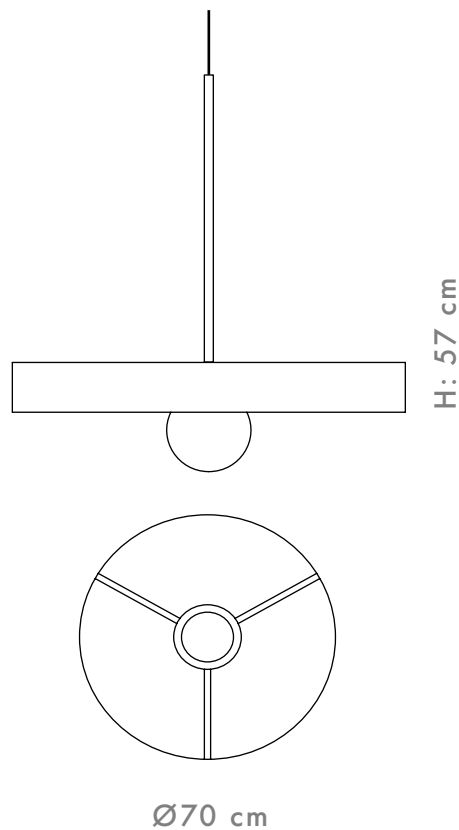

the
ROUND THIN

A hanging lamp made of a dyed wooden shade with illuminated glass ball.

COLORS

Oak / White / Black

WOOD TYPES

Oak

DIMENSIONS / WEIGHT

Ø70X57 cm / 2.5 kg

MATERIAL

Brass + Wood + Glass Ball

CANOPY

Brass

FABRIC CORD

2m Black

SOCKET TYPE / WATTAGE

E27 / Led Max 10.5w

PACKAGING DIMENSIONS

70X70X25 cm / 3 kg

WWW.ASAFWEINBROOM.COM

sales@weinbroom.com
tel.: +972 522 777 271