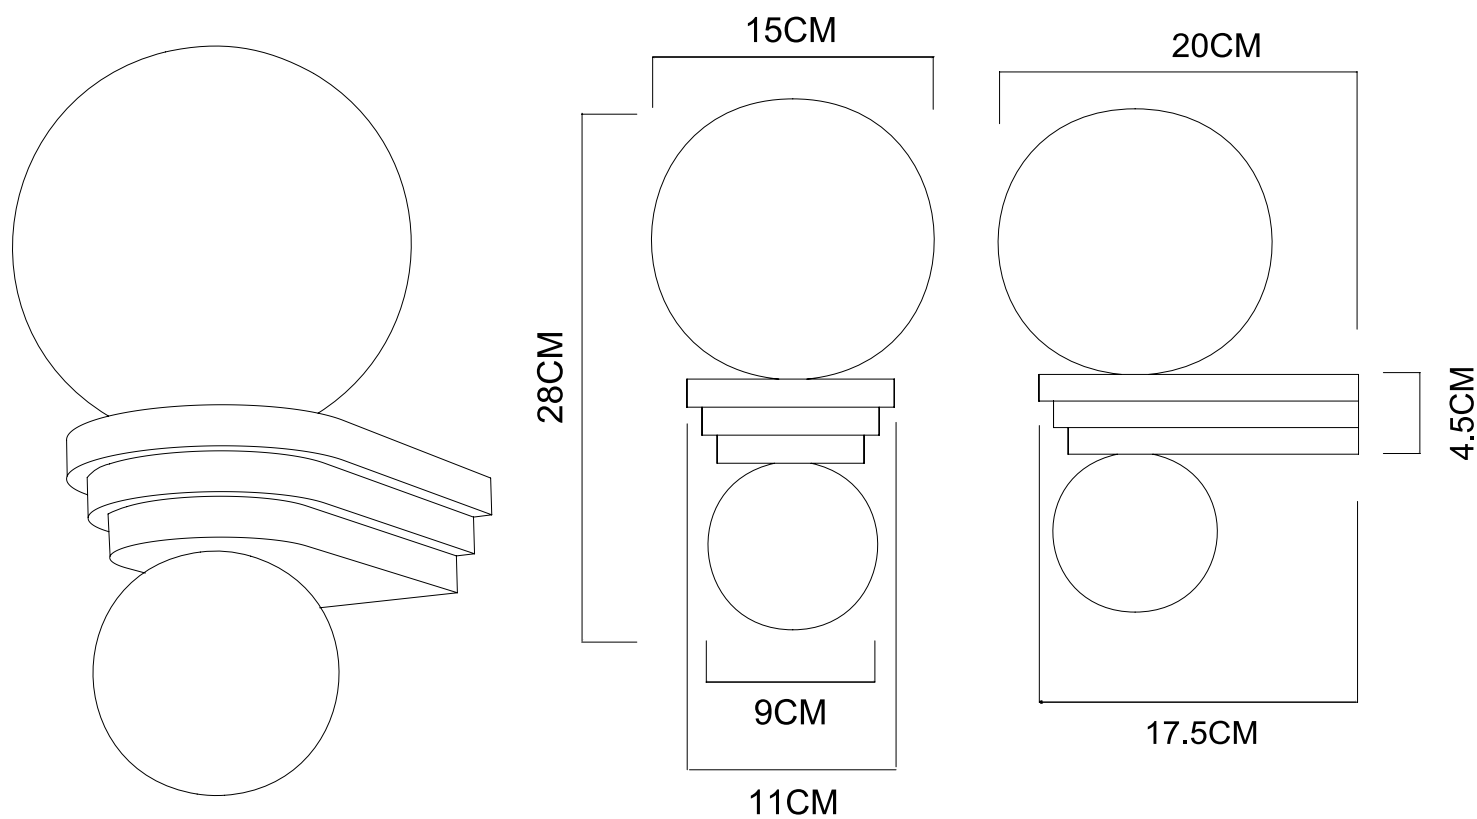

the
ROME BALLS

Wall lamp with style of descending stairs with double lighting.

WOOD TYPES

Oak

DIMENSIONS / WEIGHT

28X20X15 cm / 1 kg

MATERIAL

Wood + Glass

SOCKET TYPE / WATTAGE

2XG9 / Led Max 7w

PACKAGING DIMENSIONS

25X20X35 cm

WWW.ASAFWEINBROOM.COM

sales@asafweinbroom.com
tel.: +972 522 467 730