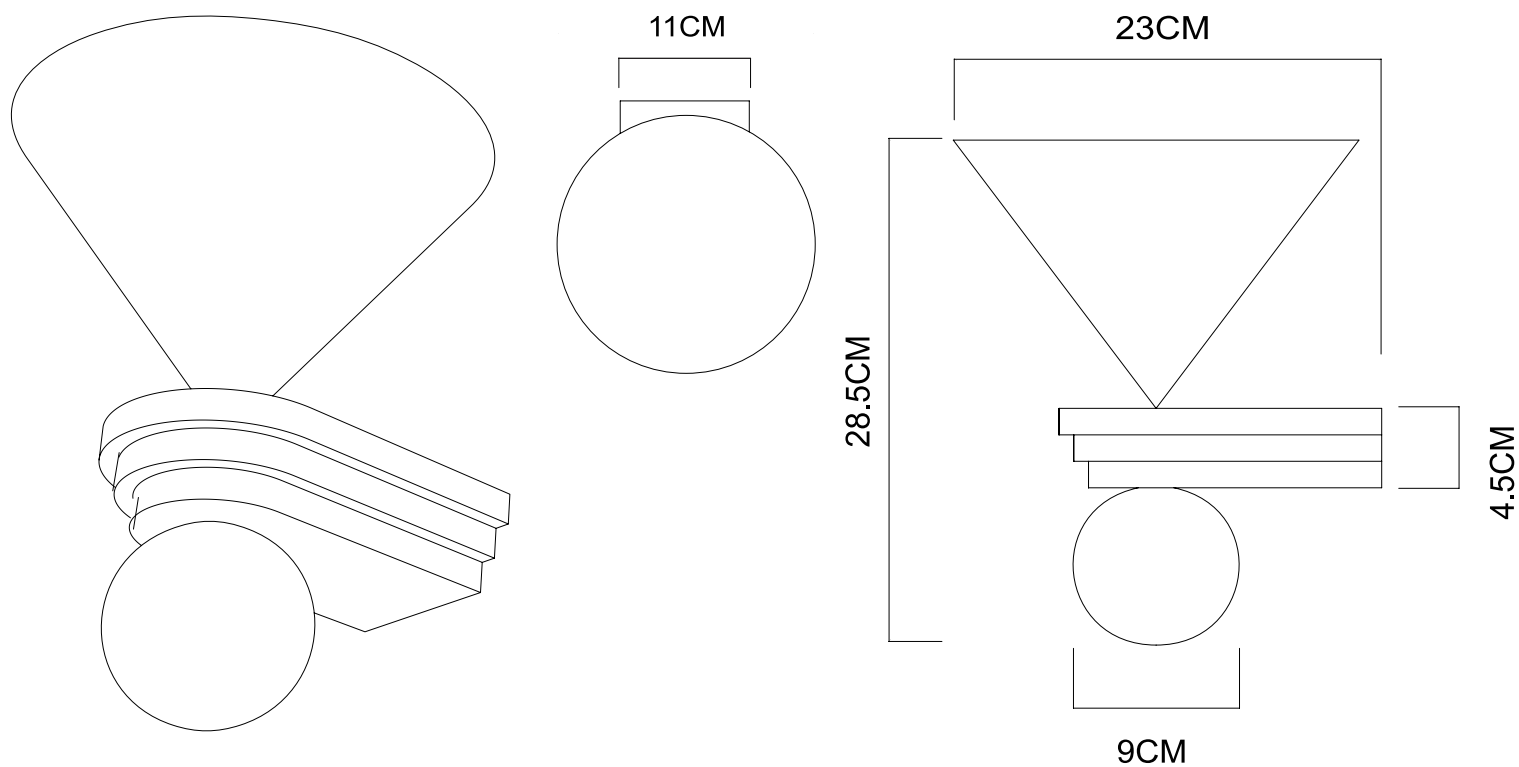

the  
**ROMA CONE**

Wall lamp with style of descending stairs with double lighting.

**COLOR**

White + Oak

**WOOD TYPES**

Oak

**DIMENSIONS / WEIGHT**

28.5X23 CM / 1 KG

**MATERIAL**

Wood + Glass + Metal

**SOCKET TYPE / WATTAGE**

G9 / Led Max 7w

E27 / Led Max 15w

**PACKAGING DIMENSIONS**

25X25X35 cm