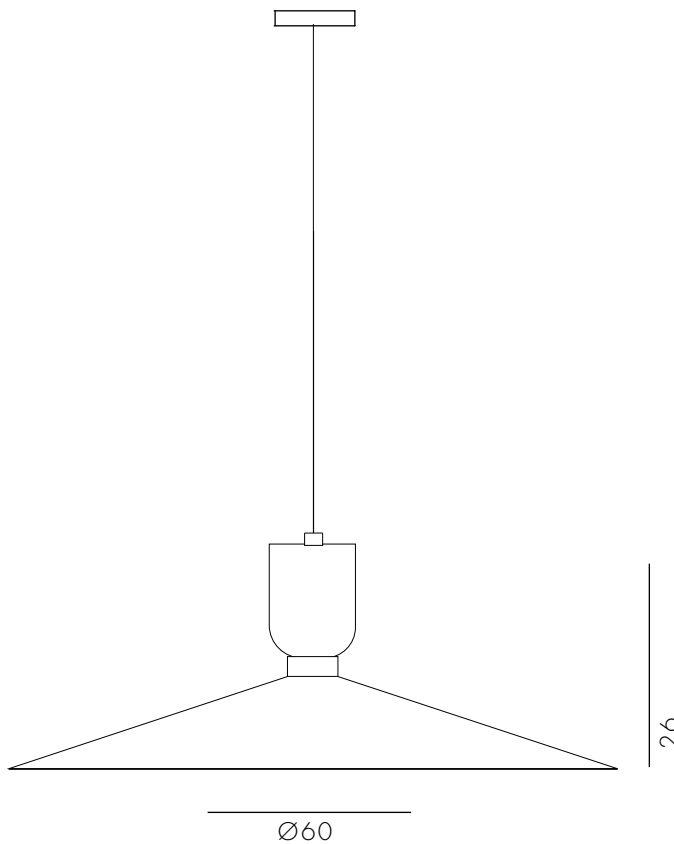

the
RING

A hanging lamp consists of a large conic metal lampshade with a brass ring and solid wood holder.

> White > Sand

COLORS
Black / White / Sand

WOOD TYPES
Walnut

DIMENSIONS / WEIGHT
Ø60X26 cm / 4.5 kg

MATERIAL
Wood + Brass + Aluminium

CANOPY
Walnut

FABRIC CORD
2m Black

SOCKET TYPE / WATTAGE
E27 / Led Max 15w

PACKAGING DIMENSIONS
65X65X15 cm

WWW.ASAFWEINBROOM.COM

sales@weinbroom.com
tel.: +972 522 777 271