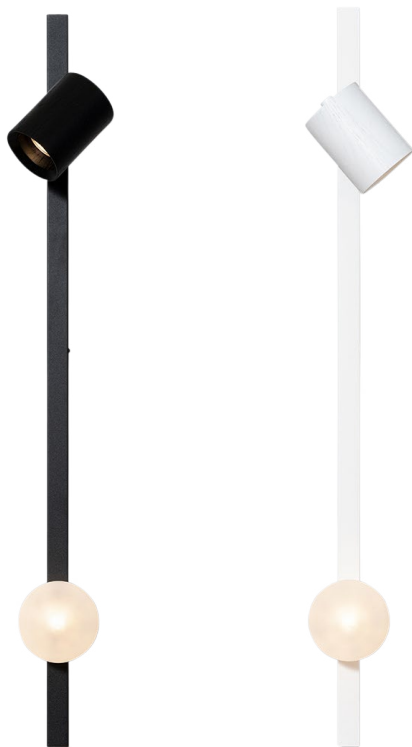

the

PROFILE 2

A wall lamp made of a vertical track line with dyed oak spot and an illuminated glass ball.

COLORS

Black / White

WOOD TYPES

Oak

DIMENSIONS / WEIGHT

100X10X18 cm / 1.5 kg

MATERIAL

Wood + Metal + Frosted Glass Ball

SOCKET TYPE / WATTAGE

G9 + GU.10 / Led Max 7w + Max 7W

PACKAGING DIMENSIONS

105X15X15 cm

WWW.ASAFWEINBROOM.COM