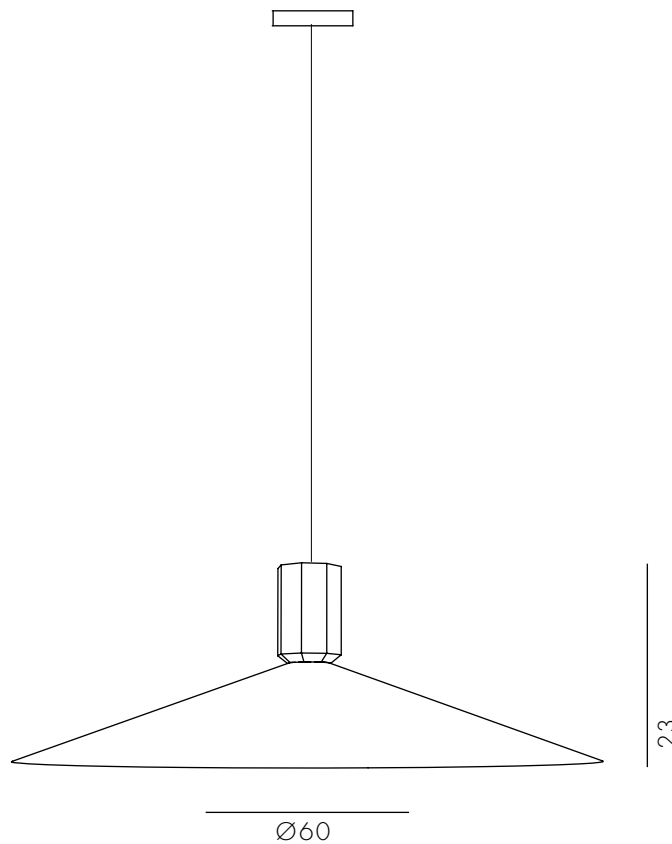

the
PEN

A hanging lamp consists of a large conic metal lampshade with a faceted solid wood holder.

> White > Sand

COLORS
Black / White / Sand

WOOD TYPES
Oak

MATERIAL
Wood + Aluminium

CANOPY
Oak

DIMENSIONS / WEIGHT
Ø60X23 cm / 4 kg

FABRIC CORD
2m Black

SOCKET TYPE / WATTAGE
E27 / Led Max 15w

PACKAGING DIMENSIONS
65X65X15 cm

WWW.ASAFWEINBROOM.COM

sales@weinbroom.com
tel.: +972 522 777 271