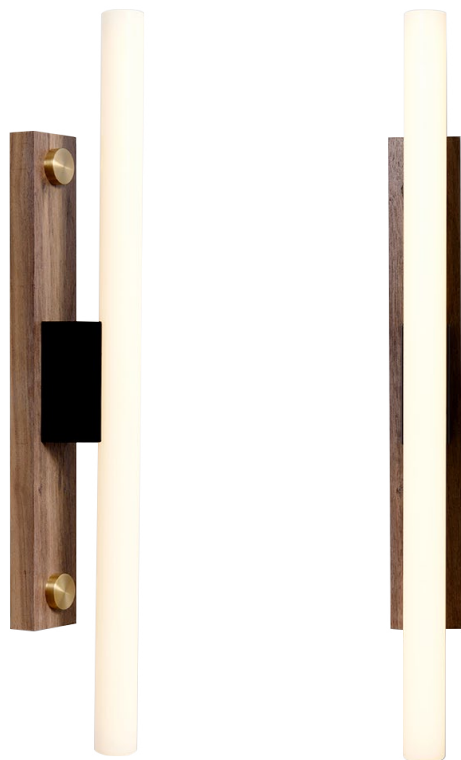

the

LINESTRA 50 WALNUT

A wall mounted lamp consists of a vertical walnut rectangular canopy, and a black metal holder.

COLORS

Walnut

DIMENSIONS / WEIGHT

50X5X9 cm / 0.5 kg

MATERIAL

Walnut + Brass Plated
Aluminium

SOCKET TYPE / WATTAGE

S14d / Led Max 6w

PACKAGING DIMENSIONS

7X7X35 cm

WWW.ASAFWEINBROOM.COM

sales@weinbroom.com
tel.: +972 522 467 730