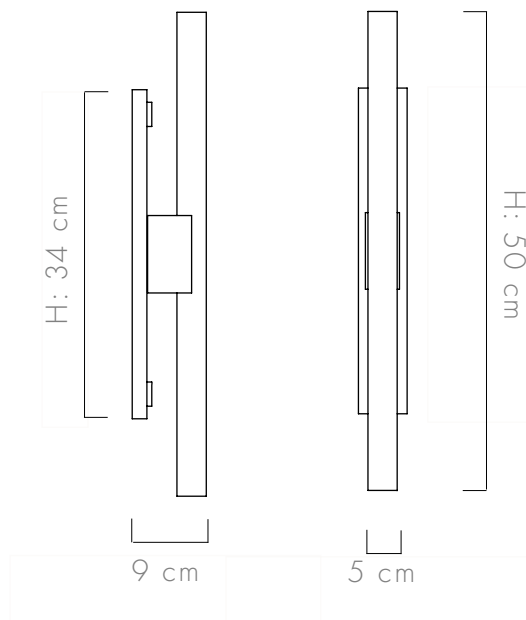

the

LINESTRA 50 WALNUT

A wall mounted lamp consists of a vertical walnut rectangular canopy, and a black metal holder.

COLORS

Walnut

DIMENSIONS / WEIGHT

50X5X9 cm / 0.5 kg

MATERIAL

Walnut + Brass Plated
Aluminium

SOCKET TYPE / WATTAGE

S14d / Led Max 6w

PACKAGING DIMENSIONS

7X7X35 cm

WWW.ASAFWEINBROOM.COM

sales@weinbroom.com
tel.: +972 522 467 730