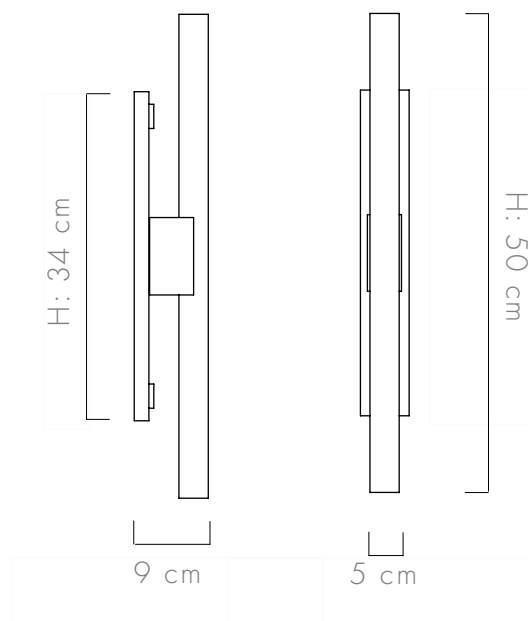

the

LINESTRA 50 BRASS

A wall mounted lamp consists of a vertical brass rectangular canopy, and a black metal holder.

COLORS

Brass

DIMENSIONS / WEIGHT

50X5X9 cm / 0.5 kg

MATERIAL

Brass Plated Aluminium

SOCKET TYPE / WATTAGE

S14d / Led Max 6w

PACKAGING DIMENSIONS

7X7X35 cm

WWW.ASAFWEINBROOM.COM

sales@weinbroom.com
tel.: +972 522 467 730