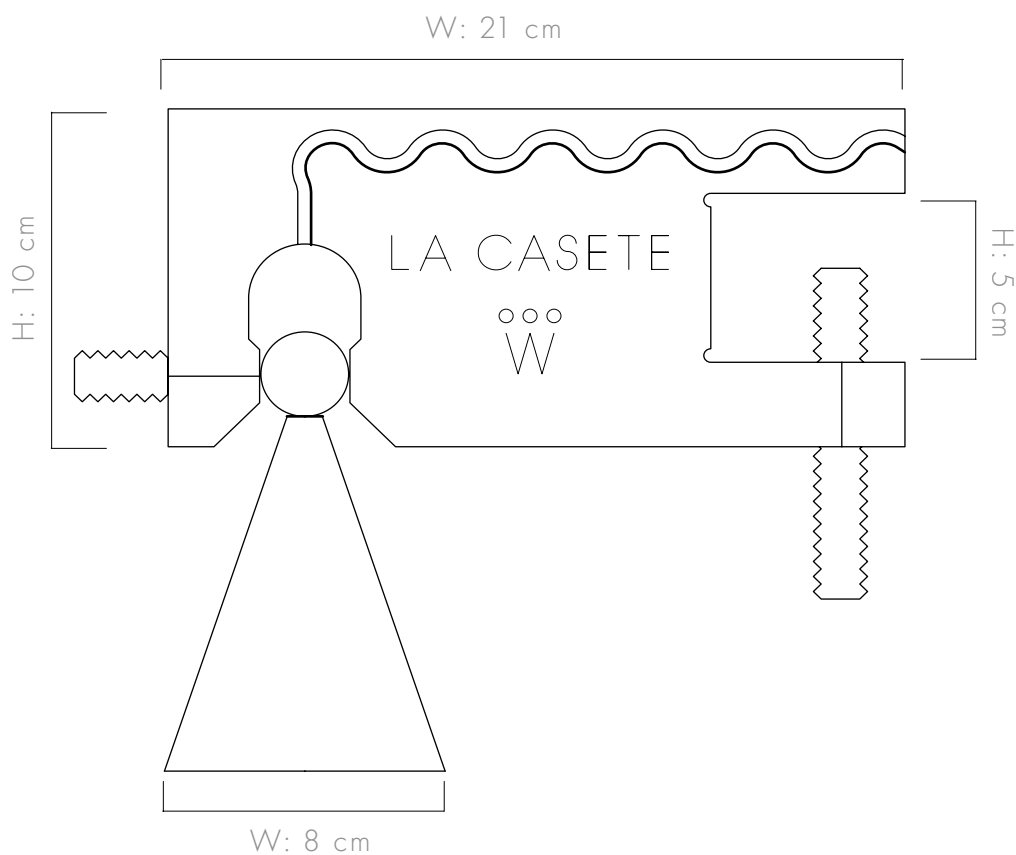

the

LA CASETE

A shelf lamp, drawing inspiration from the clamps used by carpenters, features the ability to be adjusted both horizontally and vertically through the use of a ball joint and a wooden screw.

COLORS

Oak+White+Grey
Oak+White+Brown

WOOD TYPES

Oak

DIMENSIONS / WEIGHT

24X18XØ8 cm / 0.6 kg

MATERIAL

Wood + Metal

SOCKET TYPE / WATTAGE

GU.10 / Led Max 7w

PACKAGING DIMENSIONS

25X25X10 cm

WWW.ASAFWEINBROOM.COM

sales@asafweinbroom.com
tel.: +972 522 467 730