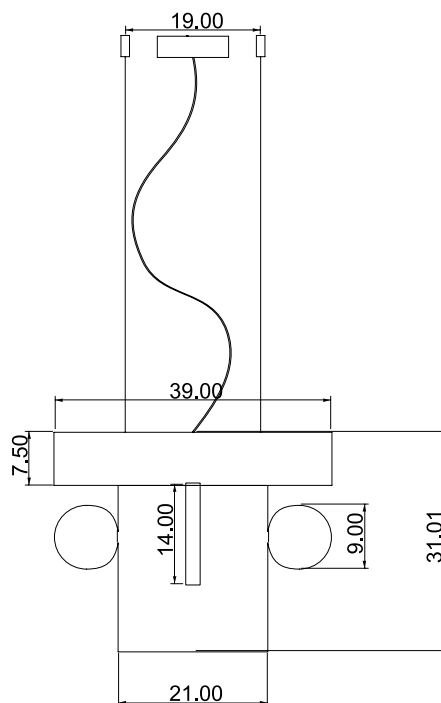

the
INCA

A hanging light sculpture inspired by an ancient Inca warrior with 2 glass balls as a kind of earrings and a warrior's nose.

WOOD TYPES

Oak with Smoked Oak Varnish

DIMENSIONS / WEIGHT

Ø21X31X39 cm / 5 kg

MATERIAL

Wood + Glass

GLASS BALL

2XØ9 Frosted Glass

CANOPY

Oak

SOCKET TYPE / WATTAGE

2XG9 / Led Max 4w
PAR30 / Led Max 12w

PACKAGING DIMENSIONS

45X30X35 cm

WWW.ASAFWEINBROOM.COM

sales@asafweinbroom.com
tel.: +972 522 467 730