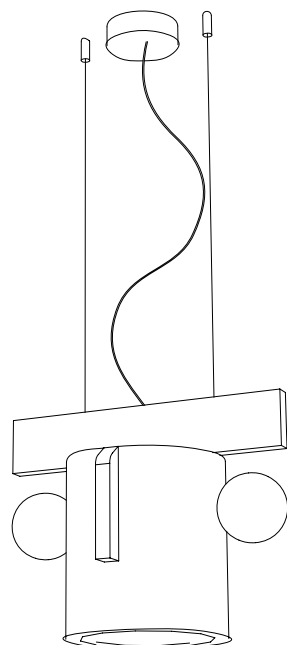

the
INCA

A hanging light sculpture inspired by an ancient Inca warrior with 2 glass balls as a kind of earrings and a warrior's nose.

WOOD TYPES

Oak with Smoked Oak Varnish

DIMENSIONS / WEIGHT

Ø21X31X39 cm / 5 kg

MATERIAL

Wood + Glass

GLASS BALL

2XØ9 Frosted Glass

CANOPY

Oak

SOCKET TYPE / WATTAGE

2XG9 / Led Max 4w
PAR30 / Led Max 12w