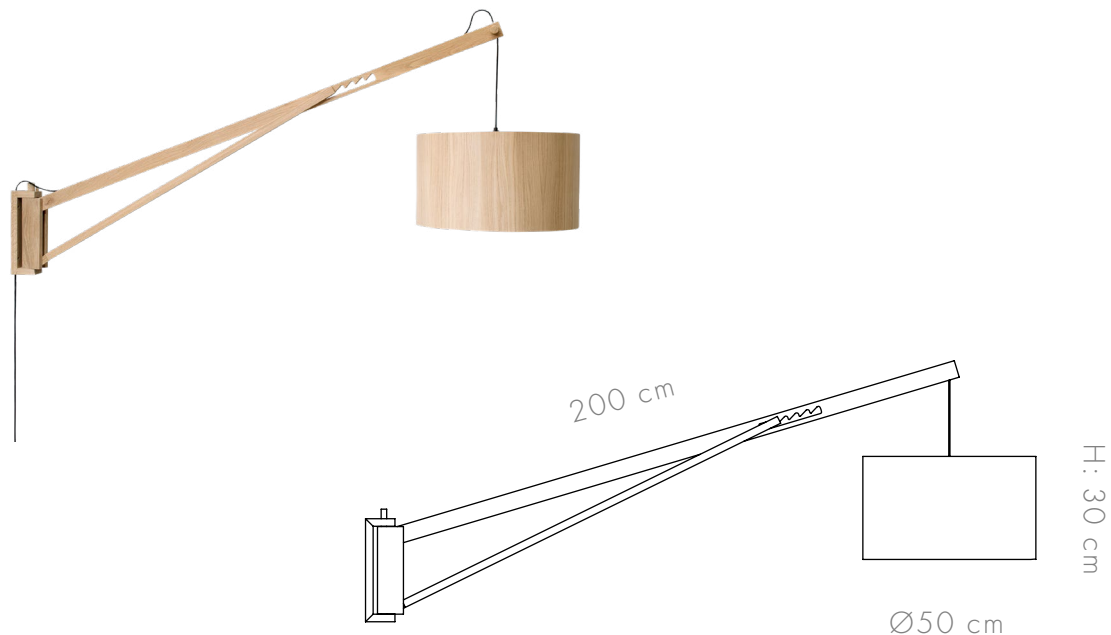

the

GARDOM

A wall mounted lamp consists of a wooden base and an adjustable arm with an Ahil 50 lampshade from laminated wood veneers.

WOOD TYPES

Oak + Oak Lamination

DIMENSIONS / WEIGHT

200XØ50X30 cm / (2 pack) 4.5 kg

MATERIAL

Wood

SOCKET TYPE / WATTAGE

E27 / Led Max 15w

PACKAGING DIMENSIONS

180X35X10 cm

WWW.ASAFWEINBROOM.COM

sales@weinbroom.com
tel.: +972 522 467 730