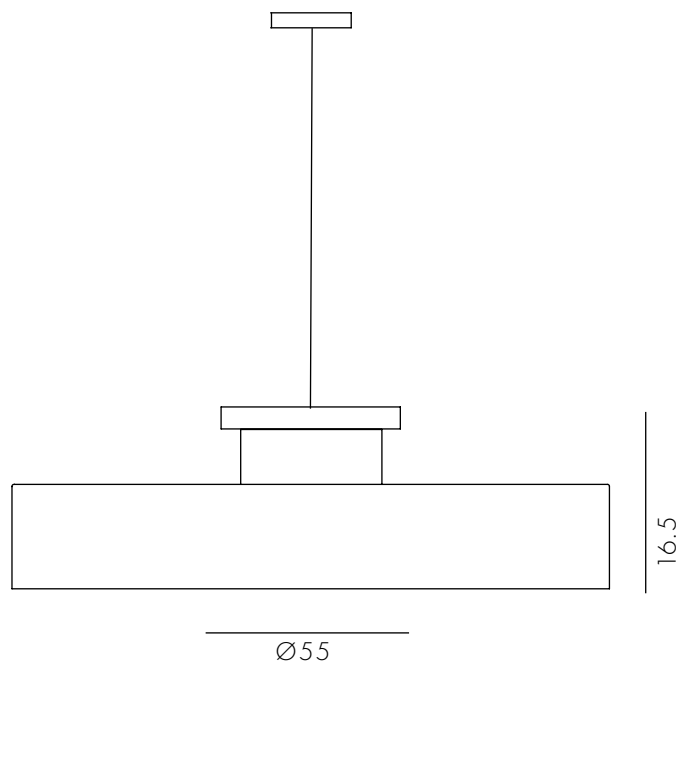

the
FLAT

A hanging lamp consists of a large conic metal lampshade with a faceted solid wood holder.

> White > Sand

COLORS

Black / White / Sand

WOOD TYPES

Walnut / Oak

DIMENSIONS / WEIGHT

Ø55X16.5 cm / 4 kg

MATERIAL

Wood + Marble + Aluminium

CANOPY

Black

FABRIC CORD

2m Black

SOCKET TYPE / WATTAGE

E27 / Led Max 15w

PACKAGING DIMENSIONS

60X60X15 cm

WWW.ASAFWEINBROOM.COM

sales@weinbroom.com
tel.: +972 522 777 271