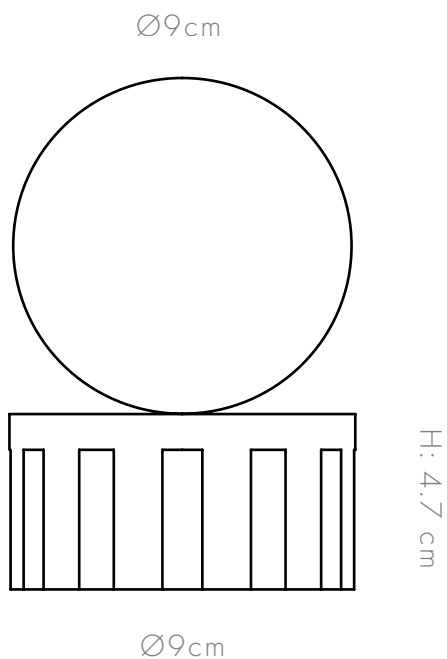

—  
the  
**CIRCUS**

A wall-mounted lamp consists of a wooden base colored in black and a glass ball.

—  
**WOOD TYPES**

Oak

**COLOR**

Black

**DIMENSIONS / WEIGHT**

Ø9X9X4.7 cm /0.5 kg

**MATERIAL**

Wood

**CANOPY**

Oak colored in black

**SOCKET TYPE / WATTAGE**

G9 / Led Max 7w

**PACKAGING DIMENSIONS**

10X10X6 cm