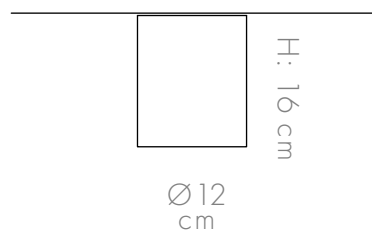

the

CEILING L+S SPOT

A ceiling spot consists of a solid wood spot.

WOOD TYPES

Oak/ Walnut

DIMENSIONS / WEIGHT

L: Ø12X16 cm / 1.5 kg

S: Ø9X12 cm / 1 kg

MATERIAL

Wood

CANOPY

Oak/ Walnut

SOCKET TYPE / WATTAGE

L: E27 / Led Max 15w

S: GU.10 / Led Max 7w

PACKAGING DIMENSIONS

18X18X30 cm / 14X14X28 cm

WWW.ASAFWEINBROOM.COM

sales@weinbroom.com
tel.: +972 522 467 730