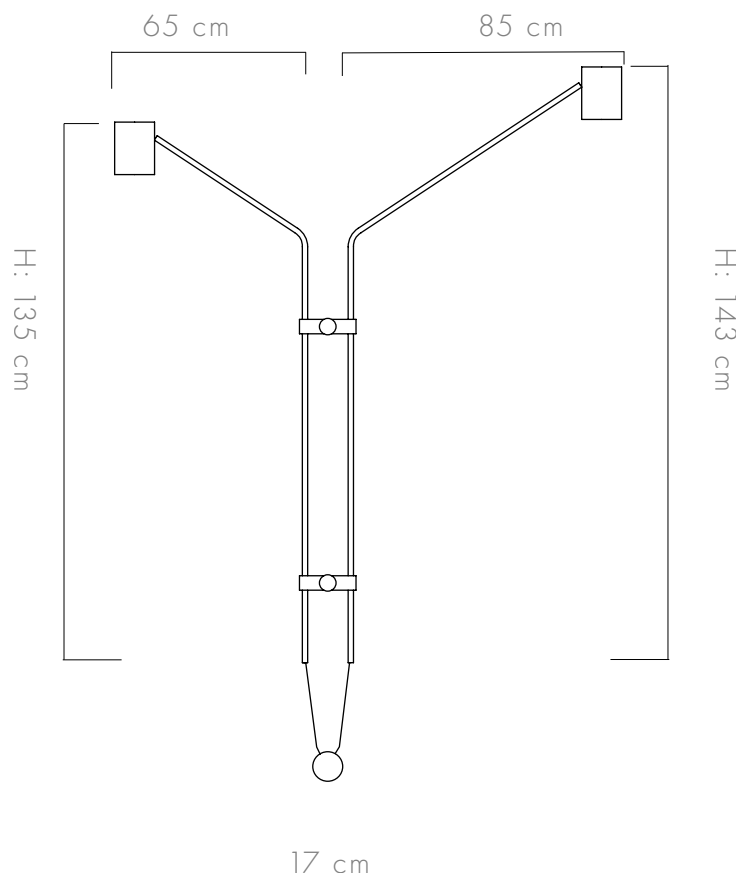

the

BRASS 2 SPOT

A wall mounted lamp consists of 2 adjusted brass tubes attached with 2 wooden fasteners to the wall, 2 solid wood spots and a wooden canopy.

COLORS

Brass

WOOD TYPES

Oak

DIMENSIONS / WEIGHT

143X85X17 cm / 4 kg

MATERIAL

Wood + Brass Plated Aluminium

CANOPY

Oak

SOCKET TYPE / WATTAGE

2XE27 / Led Max 15w

PACKAGING DIMENSIONS

107X23X30 cm

WWW.ASAFWEINBROOM.COM

sales@weinbroom.com
tel.: +972 522 467 730