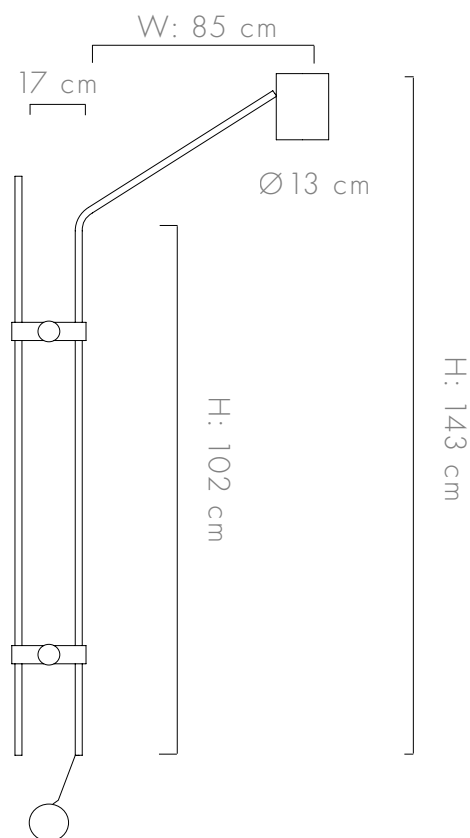

the

BRASS 1 SPOT

A wall mounted lamp consists of a vertical brass tube and another adjustable brass tube, both attached with 2 wooden fasteners to the wall, a solid wood spot and canopy.

COLORS

Brass

WOOD TYPES

Oak

DIMENSIONS / WEIGHT

143X85X17 cm / 4 kg

MATERIAL

Wood + Brass Plated Aluminium

CANOPY

Oak

SOCKET TYPE / WATTAGE

WE27 / Led Max 15w

PACKAGING DIMENSIONS

107X23X30 cm

WWW.ASAFWEINBROOM.COM

sales@weinbroom.com
tel.: +972 522 467 730