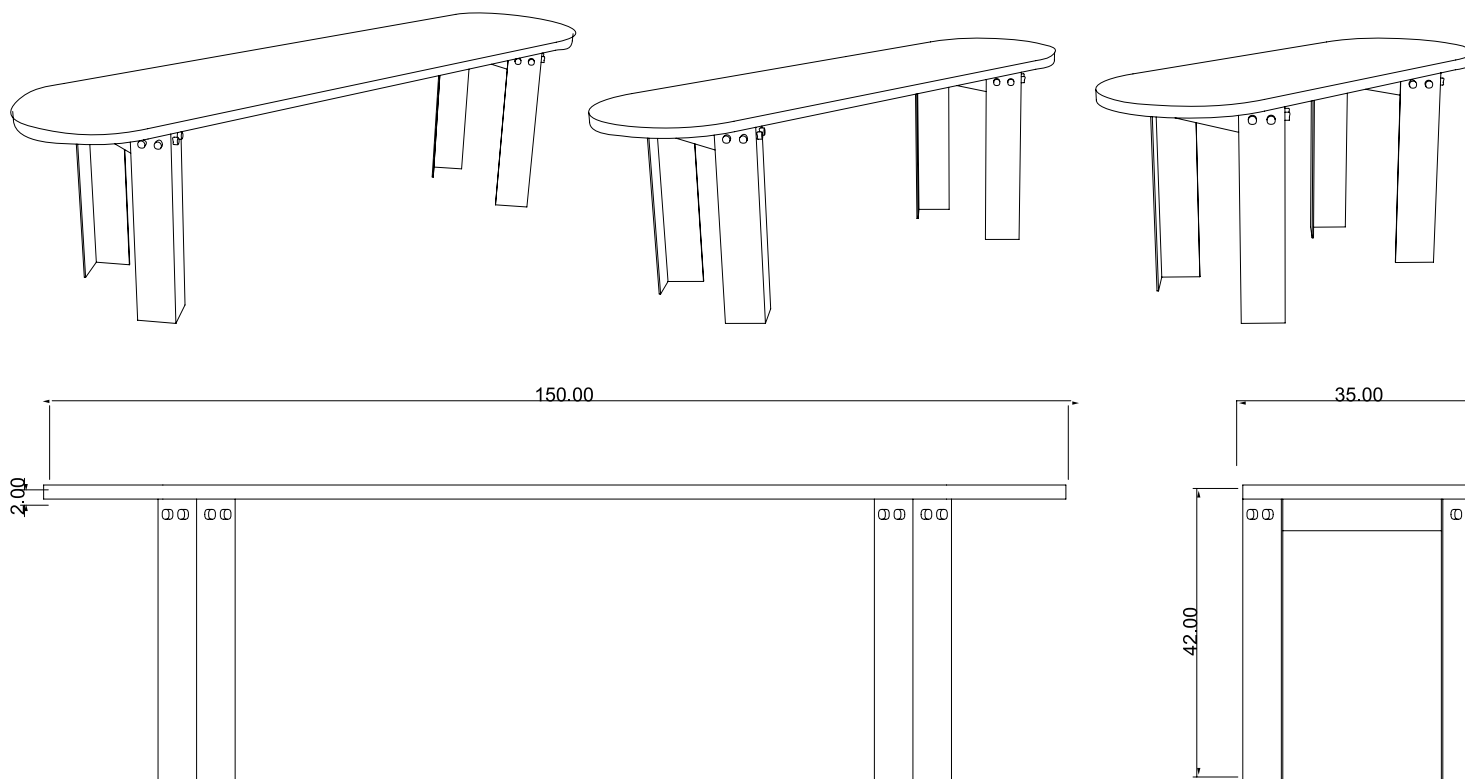

the
BENCH

A bench collection available in three sizes, characterized by aluminum legs colored in a rich cafe hue. These benches effortlessly blend modern aesthetics with functionality, offering stylish seating solutions for diverse spaces, especially as an excellent seat-by-table solution.

COLORS

Oak + Coffee

WOOD TYPES

Oak

DIMENSIONS / WEIGHT

150/120/90 X 35 X 42 cm

13 / 11 / 9 kg

MATERIAL

Wood + Aluminium

PACKAGING DIMENSIONS

160/130/100 X 50 X 50 cm

13 / 11 / 9 kg

WWW.ASAFWEINBROOM.COM

sales@weinbroom.com
tel.: +972 522 467 730