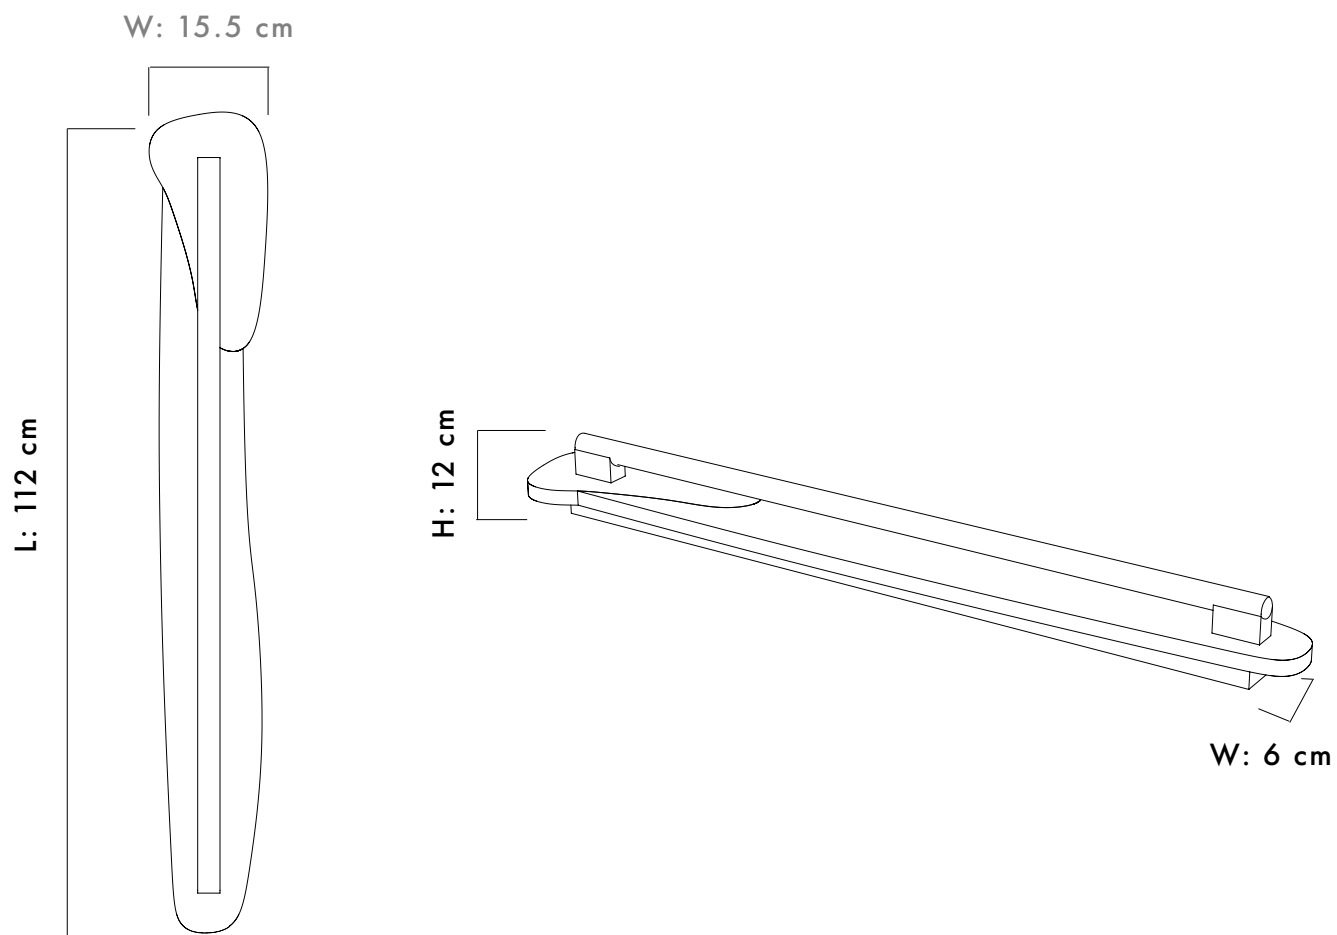

the

ABSTRACT

A wall mounted abstract shape lamp consists of a colored oak base and a 100cm linestra.

WOOD TYPES

Oak

COLORS

Crem + Bright Blue, Crem + Brick Red

DIMENSIONS / WEIGHT

112X15.5X12 cm

MATERIAL

Wood

SOCKET TYPE / WATTAGE

S14S / LED MAX 16.5W

PACKAGING DIMENSIONS

120X20X15 cm / 5.5 kg

WWW.ASAFWEINBROOM.COM