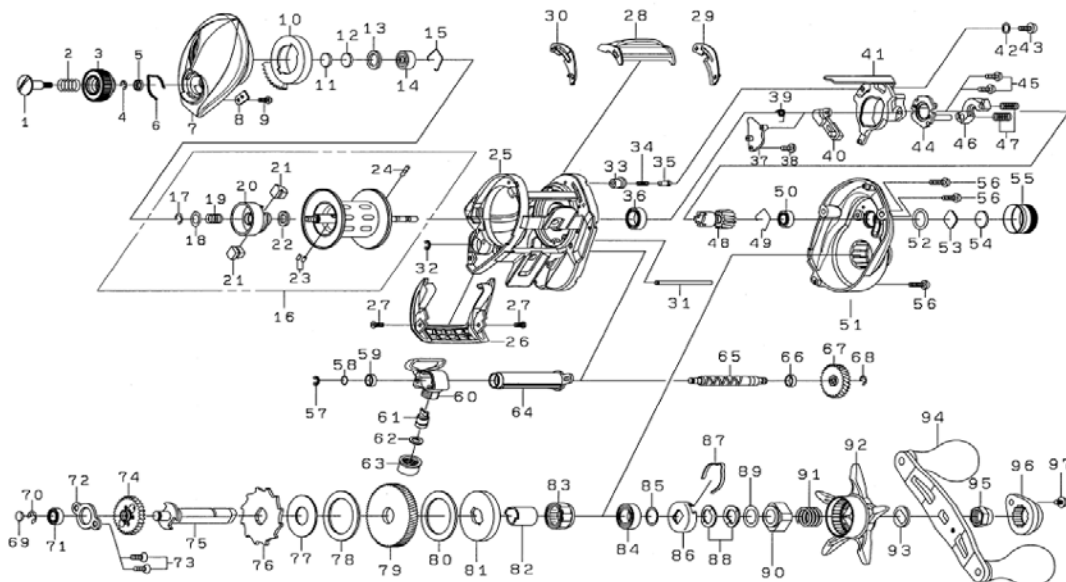

BAITCASTING REEL

TAELPF103HS/XS

*Please order by parts number, not key number.

Key No Part No Description

1	J71-6301	BRAKE DIAL SCREW
2	E16-7101	BRAKE DIAL SPRING
3	J69-4901	BRAKE DIAL
4	B33-9801	BRAKE DIAL RETAINER(A)
5	F63-7701	BRAKE DIAL COLLAR
6	J88-6201	BRAKE DIAL LEAF SPRING
7	J91-0001	LEFT SIDE PLATE
8	J84-3301	BRAKE DIAL RETAINER(B)
9	G93-9301	BRAKE DIAL RETAINER(B) SCREW
10	J69-5001	MAGNET HOLDER
11	375-7404	LS BEARING WASHER (A)
12	375-7411	LS BEARING WASHER (B)
13	G18-5101	LS BEARING WASHER (C)
14	G51-1503	LS BALL BEARING
15	F03-2201	LS BEARING RING
16-24	Z02-5179	SPOOL ASSY (16-24)
25	J69-2605	FRAME
26	J69-4605	FRONT COVER
27	H53-1508	FRONT COVER SCREW
28	J69-3301	CLUTCH LEVER
29	J69-2701	CLUTCH LEVER PLATE (R)
30	J69-2801	CLUTCH LEVER PLATE (L)
31	J28-1902	OSCILLATING POST
32	H70-4101	OSCILLATING POST RETAINER
33	J69-3401	CLUTCH CAM PLATE PIN SPRING COLLAR
34	H92-8801	CLUTCH CAM PLATE PIN SPRING
35	J05-5201	CLUTCH CAM PLATE PIN
36	B86-1704	CLUTCH CAM BALL BEARING
37	J69-3201	KICK LEVER PLATE (A)
39	J40-7701	KICK LEVER SPRING
40	J62-2901	KICK LEVER
41	J69-2901	CLUTCH CAM PLATE
42	H15-9202	CLUTCH CAM PLATE SCREW WASHER
43	352-2501	CLUTCH CAM PLATE SCREW
44	H65-9101	KICK LEVER PLATE (B)
45	B03-2904	KICK LEVER PLATE (B) SCREW
46	H92-9001	CLUTCH PLATE
47	J31-3901	CLUTCH SPRING
48	J69-5402	PINION GEAR
49	E21-9701	PINION RING
50	G43-1102	PINION BALL BEARING
51	J87-6206	RIGHT SIDE PLATE
52	B05-5201	ZERO ADJUST O-RING
53	J21-3101	ZERO ADJUST WASHER (A)
54	B17-5501	ZERO ADJUST WASHER (B)
55	J90-9701	ZERO ADJUST KNOB