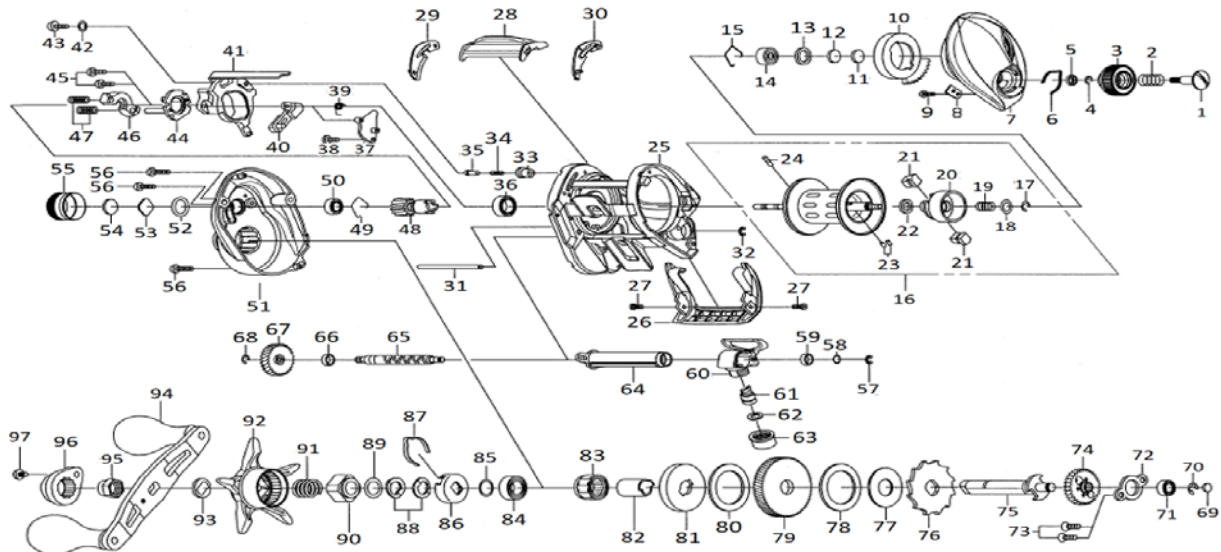

BAITCASTING REEL

TAELPF103HSL/XSL

*Please order by parts number, not key number.

Key No	Part No	Description
1	J71-6301	BRAKE DIAL SCREW
2	E16-7101	BRAKE DIAL SPRING
3	J69-4902	BRAKE DIAL
4	B33-9801	BRAKE DIAL RETAINER(A)
5	F63-7701	BRAKE DIAL COLLAR
6	J88-6201	BRAKE DIAL LEAF SPRING
7	J91-0101	RIGHT SIDE PLATE
8	J84-3301	BRAKE DIAL RETAINER(B)
9	G93-9301	BRAKE DIAL RETAINER(B) SCRERW
10	J69-5001	MAGNET HOLDER
11	375-7404	RS BEARING WASHER (A)
12	375-7411	RS BEARING WASHER (B)
13	G18-5101	RS BEARING WASHER (C)
14	G51-1503	RS BALL BEARING
15	F03-2201	RS BEARING RING
16-24	Z02-5179	SPOOL ASSY (16-24)
25	J71-5305	FRAME
26	J69-4605	FRONT COVER
27	H53-1508	FRONT COVER SCREW
28	J69-3301	CLUTCH LEVER
29	J69-2801	CLUTCH LEVER PLATE (R)
30	J69-2701	CLUTCH LEVER PLATE (L)
31	J28-1902	OSCILLATING POST
32	H70-4101	OSCILLATING POST RETAINER
33	J69-3401	CLUTCH CAM PLATE PIN SPRING COLLAR
34	H92-8801	CLUTCH CAM PLATE PIN SPRING
35	J05-5201	CLUTCH CAM PLATE PIN
36	B86-1704	CLUTCH CAM BALL BEARING
37	J71-5701	KICK LEVER PLATE (A)
39	J40-7801	KICK LEVER SPRING
40	J63-8601	KICK LEVER
41	J71-5401	CLUTCH CAM PLATE
42	H15-9202	CLUTCH CAM PLATE SCREW WASHER
43	352-2501	CLUTCH CAM PLATE SCREW
44	H65-9101	KICK LEVER PLATE (B)
45	B03-2904	KICK LEVER PLATE (B) SCREW
46	H94-4401	CLUTCH PLATE
47	J31-3901	CLUTCH SPRING
48	J71-6402	PINION GEAR
49	E21-9701	PINION RING
50	G43-1102	PINION BALL BEARING
51	J87-7305	LEFT SIDE PLATE
52	B05-5201	ZERO ADJUSTE O-RING
53	J21-3101	ZERO ADJUSTE WASHER (A)
54	B17-5501	ZERO ADJUSTE WASHER (B)
55	J90-9701	ZERO ADJUSTE KNOB
56	G04-0830	LS PLATE SCREW (A)

TAELPF103XSL Special Parts

Key No	Part No	Description
48	J81-7601	PINION GEAR
51	J87-7306	LEFT SIDE PLATE
62	373-1300	PAWL WASHER
69	G09-9800	GEAR SHAFT WASHER(0.1MM)
79	J81-7701	DRIVE GEAR