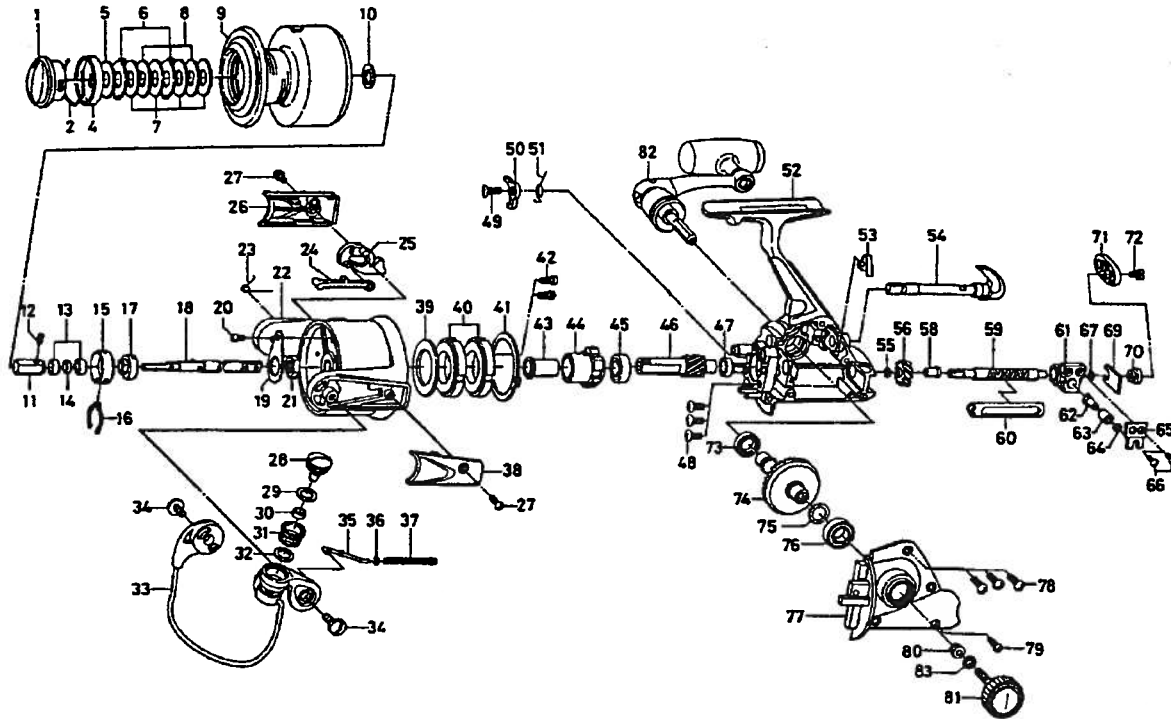

# SPINNING REEL TOURNAMENT-S6000HA

Key No.	Parts No.	Parts Name
2-9	G13-5001	SPOOL
1	G01-3301	DRAG KNOB
2	F71-0001	DRAG WASHER RET
4	F75-6001	DRAG KNOB CLICK PLT
5	F75-5801	DRAG WASHER A
6	F75-5701	EARED WASHER
7	F75-5501	DRAG WASHER B
8	F75-5601	KEY WASHER
10	F13-7501	SPOOL WASHER
11	F23-5701	SHAFT METAL
12	F23-5801	SHAFT METAL SCREW
13	B35-8601	BALL BEARING A
14	F23-5601	SHAFT METAL COLLAR
15	E12-2301	CLICK LEAF SPRING HOLDER
16	B74-7701	SPOOL CLICK LEAF SPRING
17	F80-2301	SPOOL METAL
18	F56-9701	MAIN SHAFT
19	F81-9002	ROTOR NUT HOLD PLT
20	352-2201	ROTOR NUT HOLD PLT SCREW
21	B43-7603	ROTOR NUT
22	F57-1404	ROTOR
23	F29-6801	BAIL TRIP LEVER SPRING
24	F24-3902	BAIL TRIP PLT
25	F23-4202	BAIL TRIP LEVER
26	F24-4604	BAIL TRIP COVER
27	F29-9501	BAIL TRIP COVER SCREW
28	F23-4404	LINE ROLLER SCREW
29	373-2701	LINE ROLLER WASHER A
30	F84-4901	BALL BEARING B
31	F51-0001	LINE ROLLER
32	F44-6202	LINE ROLLER WASHER B
33	G01-4501	BAIL
34	F23-3903	BAIL HOLDER SCREW
35	E32-6701	BAIL SPRING SHAFT
36	E31-3901	BAIL SPRING WASHER
37	F30-4301	BAIL SPRING
38	F24-3804	BAIL SPRING COVER
39	F19-7302	ROLLER CLUTCH WASHER
40	F76-5401	ROLLER CLUTCH
41	F18-3001	BEARING RET