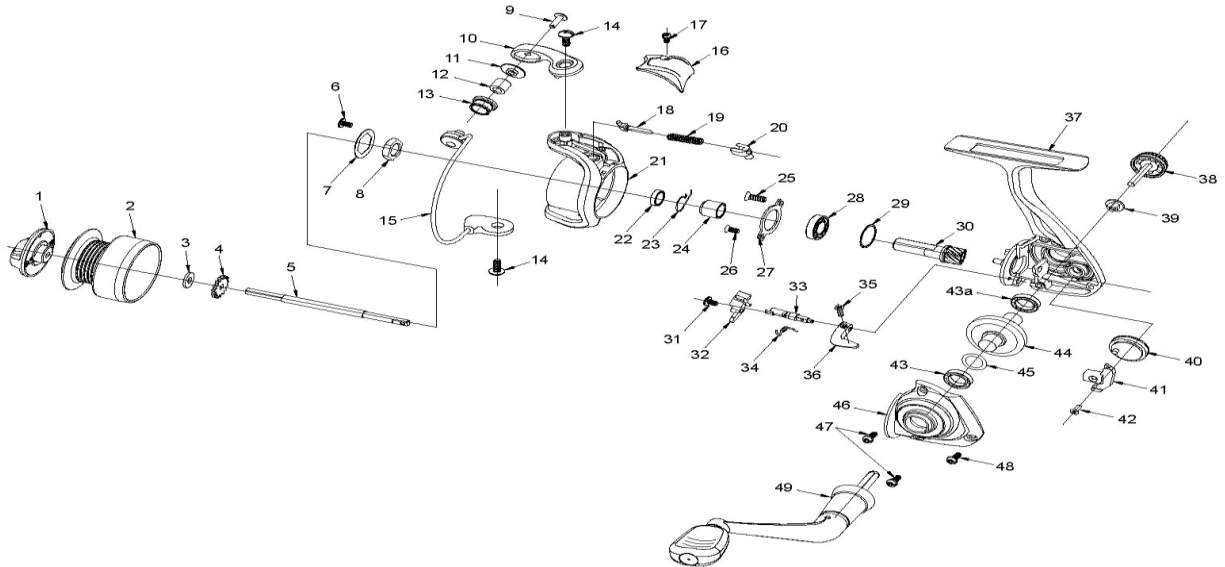

DAWA

SPINNING REEL

Please order by parts number, not key number
 Veuillez indiquer le numéro de la pièce (Non "Key" No.)

SWEEPFIRE 1000-2B

Key No.	Part No.	Part Name	Key No.	Part No.	Part Name
1	WD5-6901	DRAG KNOB ASSEMBLY	26	W79-7301	SCREW
2	WD5-7001	SPOOL ASSEMBLY	27	W79-7401	BEARING RET
3	W44-5501	WASHER	28	WD0-1101	BALL BEARING
4	W44-5601	CLICK GEAR	29	W44-8501	COLLAR
5	W79-6201	MAIN SHAFT	30	W79-7601	PINION GEAR
6	W44-7201	SCREW	31	W44-8601	SCREW
7	W44-7601	ROTOR NUT HOLDING PL	32	W79-7701	A/R PAWL
8	W77-1501	ROTOR NUT	33	W79-7801	A/R CAM
9	W75-3701	SCREW	34	W79-7901	A/R CAM SPRING
10	W79-6302	BAIL ARM	35	W75-3301	SCREW
11	W79-6401	COLLAR	36	W79-9601	A/R LEVER
12	W34-5201	BUSHING	37	WD5-7201	BODY
13	WD0-0501	LINE ROLLER	38	W79-8102	HANDLE SCREW
14	W77-0801	SCREW	39	W34-4701	COLLAR
15	W79-8901	BAIL ASSEMBLY	40	W45-0101	OSC GEAR
16	W79-6701	BAIL SPRING COVER	41	W79-8201	OSC SLIDER
17	W44-6401	SCREW	42	W45-0301	SCREW
18	W44-7101	BAIL SPRING SHAFT	43	WD0-1601	BALL BEARING
19	W44-7001	BAIL SPRING	43-A	W34-5301	BUSHING
20	W79-6801	BAIL SPRING HOLDER	44	W79-8301	DRIVE GEAR
21	WD5-7101	ROTOR	45	W75-4201	WASHER
22	W79-7001	COLLAR	46	WD5-7301	SIDE COVER
23	W79-7101	A/R PAWL SPRING	47	W75-4601	SCREW
24	W79-7201	BAIL SPRING HOLDER	48	W34-0401	SCREW
25	W44-6401	SCREW	49	WD5-7401	HANDLE ASSEMBLY