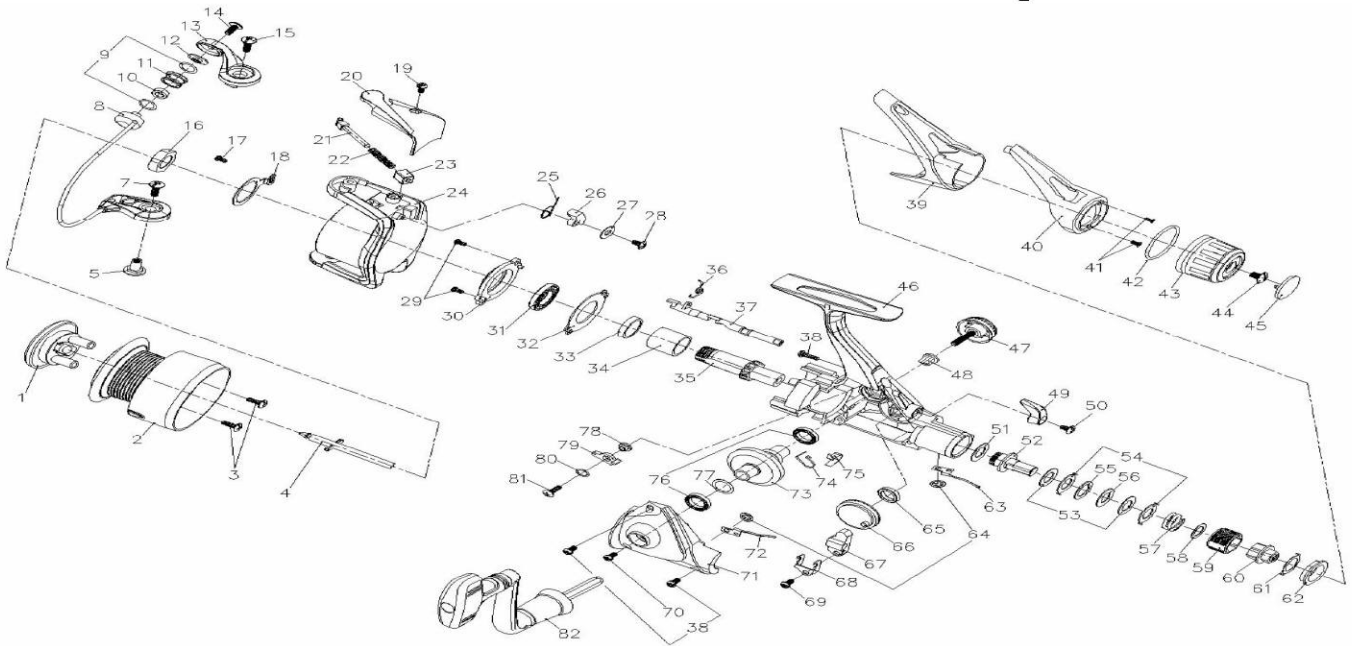

Please order by parts number, not key number
 Veuillez indiquer le numéro de la pièce (Non "Key" No.)

SPINNING REEL SWEEPFIRE 3550RA/4050RA

Key No.	Parts No.	Parts Name
1	W73-1601	Drag Knob Assembly
1-3	W73-2601	Spool Assembly
4	W38-0302	Main Shaft
5	W34-0201	Bail Holder Nut
7	W380201	Screw
8	W337912	Bail Assembly
9	W45-6601	Line Roller Washer
10	W33-8202	Bushing
11	W38-0602	Line Roller
12	W33-8201	Collar
13	W73-2701	Bail Arm
14	W46-4101	Screw
15	W46-6201	Screw
16	W38-1102	Rotor Nut
17	W46-4201	Screw
18	W46-4301	Rotor Nut Holding Plate
19	W38-1901	Screw
20	W51-7801	Cover
21	W33-8702	Bail Spring Shaft
22	W38-2202	Bail Spring
23	W33-8901	Bail Spring Holder
24	W56-0701	Rotor
25	W34-0501	Bail Trip Lever Spring
26	W34-0602	Bail Trip Lever
27	W46-4501	Washer
28	W34-0703	Screw
29	W46-4601	Screw
30	W34-0901	Bearing Retainer
31	W34-1701	Ball Bearing
32	W34-1101	Bearing Retainer
33	W47-0401	Collar
34	W47-0501	Collar
35	W47-0601	Pinion Gear
36	W46-4901	Spring
37	W34-2003	Anti-Reverse Cam
38	W38-4201	Screw
39	W47-3601	Rear Cover (A)
40	W73-2801	Rear Cover (B)
41	W45-9501	Screw
42	W38-7701	" O " Ring
43	W73-2201	Drag Knob
44	W38-7901	Screw