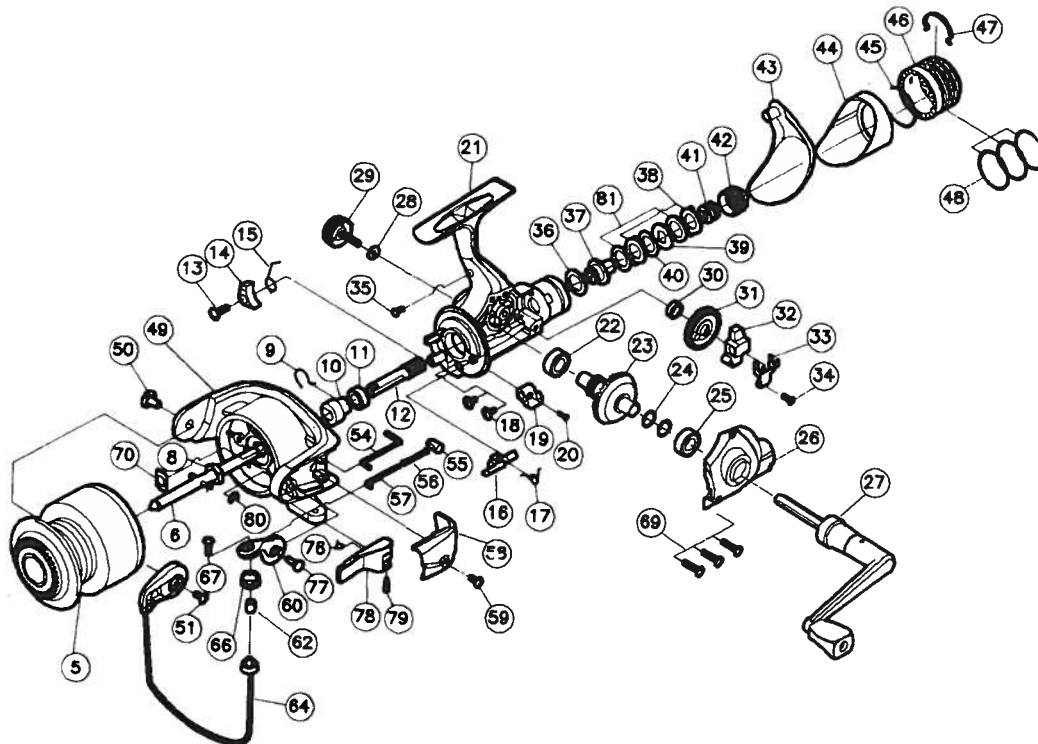

# SWEEPFIRE 1555

Key No.	Parts No.	Parts Name
5	W35-0408	SPOOL
6	W00-5101	MAIN SHAFT
8	W00-4801	ROTOR NUT
9	W35-1101	A/R PAWL SPRING A
10	W35-1201	SPRING HOLDER
11	W00-2801	BALL BEARING
12	W35-1301	PINION GEAR
13	W35-1601	A/R PAWL SCREW
14	W35-1701	A/R PAWL
15	W35-2201	A/R PAWL SPRING B
16	W35-2601	A/R CAM
17	W00-2401	A/R CAM SPRING
18	W00-3101	BALL BEARING SCREW
19	W00-2101	A/R LEVER
20	W00-2201	A/R LEVER SCREW
21	W35-3105	BODY
22	W00-1801	DRIVE GEAR BUSHING
23	W00-1901	DRIVE GEAR
24	W00-2001	DRIVE GEAR WASHER
25	W00-1801	SIDE COVER BUSHING
26	W35-3335	SIDE COVER
27	W35-3605	HANDLE
28	W00-3901	HANDLE WASHER
29	W35-3905	HANDLE SCREW
30	W35-4001	OSC GEAR COLLAR
31	W00-1401	OSC GEAR
32	W00-1501	OSC SLIDER
33	W00-1601	OSC SLIDER RET
34	W00-1701	OSC SLIDER RET PLT SCREW
35	W35-4102	REAR COVER SCREW
36	W00-0201	DRAG WASHER A
37	W00-0301	CLICK GEAR
38	W00-0501	EARED WASHER

Key No.	Parts No.	Parts Name
39	W00-0601	KEY WASHER
40	W00-0401	DRAG WASHER B
41	W00-0701	DRAG COIL SPRING
42	W35-4201	DRAG SCREW
43	W35-4302	REAR COVER A
44	W35-4602	REAR COVER B
45	W35-4901	REAR COVER RET
46	W35-5002	DRAG KNOB
47	W35-5301	DRAG KNOB RET
48	W35-5401	O RING
49	W35-5507	ROTOR
50	W35-5901	BAIL HOLDER NUT
51	W35-6001	BAIL HOLDER SCREW
54	W35-6101	BAIL TRIP LEVER
55	W35-6201	BAIL SPRING HOLDER
56	W35-6301	BAIL SPRING
57	W35-6401	BAIL SPRING SHAFT
58	W35-6501	BAIL TRIP COVER
59	W00-4601	BAIL TRIP COVER SCREW
60	W35-6607	BAIL ARM
62	W00-5401	LINE ROLLER COLLAR
64	W35-7008	BAIL
66	W35-7403	LINE ROLLER
67	W00-5501	LINE ROLLER SCREW
69	W00-3801	SIDE COVER SCREW
70	W00-4901	ROTOR NUT HOLD PLT
76	W35-8201	TRIGGER SPRING
77	W35-8301	BAIL ARM SCREW
78	W35-8401	TRIGGER LEVER
79	W35-8501	TRIGGER SCREW
80	W35-8601	BAIL ARM SCREW RET
81	W35-8701	DRAG WASHER C