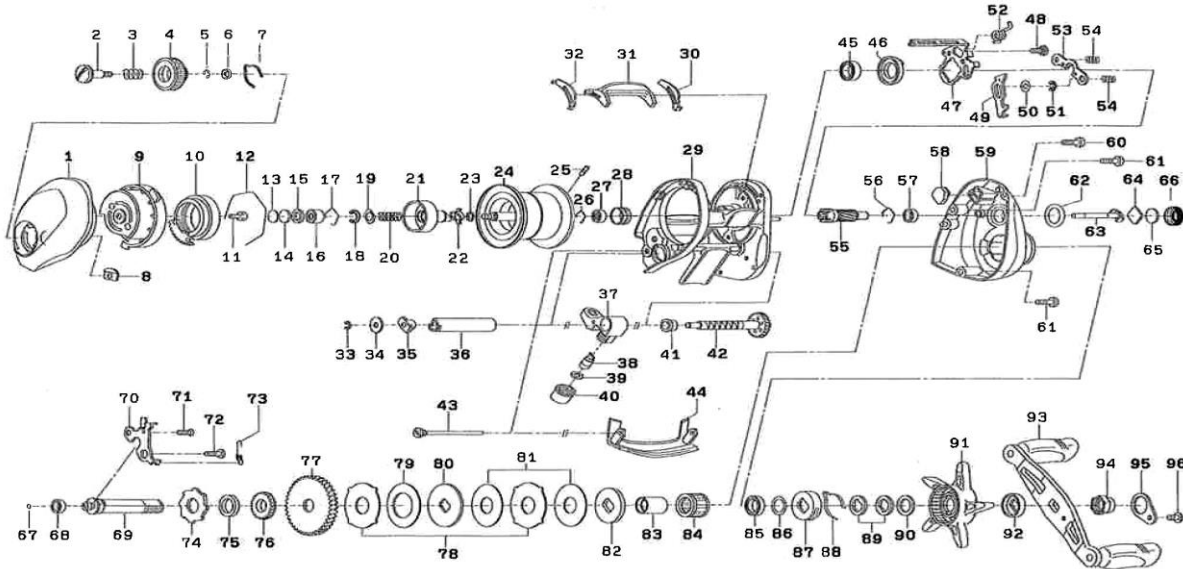

BAITCASTING REEL

SV105P / SV105HS

Please order by parts number, not key number
 Veuillez indiquer le numéro de la pièce (Non "Key" No.)

Key No.	Part No.	Part Name	Key No.	Part No.	Part Name
1	J09-8001	L/S PLT	59	H97-9307	R/S PLT
2	F57-7901	SET PLT SCREW	60	G04-0805	SCREW
3	E16-7101	SPRING	61	G04-0806	SCREW
4	G36-0502	BRAKE ADJ KNOB	62	171-5201	O-RING
5	B33-9801	RETAINER	63	G01-5501	PINION SHAFT
6	F63-7701	BRAKE DIAL WASHER	64	B17-5401	CAP METAL WASHER
7	F05-1701	BRAKE CLICK SPRING	65	B17-5503	CAP RUBBER WASHER
8	G84-6201	BRAKE DIAL RET	66	H68-9203	CAST CONTROL CAP
9	G36-3702	SET PLATE	67	F64-7201	DRIVE SHAFT WASHER
10	F71-7702	MAGNET HOLDER	68	F05-5601	BALL BEARING
11	351-0906	SCREW	69	H97-9501	DRIVE SHAFT
12	B54-3201	MAGNET HOLDER RET RING	70	G35-7701	DRIVE SHAFT RET
13	375-7404	WASHER	71	E13-4503	SCREW
14	375-7411	SPACER	72	G02-1201	SCREW
15	F57-4303	SPACER	73	G01-0201	SPRING
16	G43-1105	BALL BEARING	74	F76-1701	A/R RATCHET
17	E21-9701	RETAINER	75	E48-9503	WASHER
18-28	Z02-1910	SPOOL ASSEMBLY	76	G01-1201	WORM SHAFT GEAR
29	H97-9404	FRAME	77	G35-8302	DRIVE GEAR
30	G35-6901	SPACER	78	F79-6101	EARED WASHER
31	G35-7202	CLUTCH LEVER	79	G42-8501	DRAG WASHER
32	G35-7001	SPACER	80	F79-6301	KEY WASHER
33	320-5901	RETAINER	81	H03-3002	DRAG WASHER
34	F65-5501	WASHER	82	B36-0308	KEY WASHER
35	B71-5601	WORM SHAFT HOLDER	83	G01-1401	COLLAR
36	F83-6502	WORM SHIELD	84	F99-9803	ROLLER CLUTCH
37	G56-4907	LEVEL WIND	85	B86-1702	BALL BEARING
38	121-4212	LINE GUIDE PAWL	86	B55-3801	WASHER
39	373-1300	WASHER	87	F02-8203	CLICK LEAF SPRING HOLDER
40	F40-2801	PAWL CAP	88	F03-2401	BRAKE CLICK SPRING
41	G41-7801	COLLAR	89	150-8901	SPRING WASHER
42	G41-8001	WORM SHAFT ASSEMBLY	90	373-7816	WASHER
43	G35-8705	SCREW	91	J09-7901	STAR DRAG
44	H97-9802	FRONT PLT	92	H66-1701	HANDLE COLLAR
45	G43-1004	BALL BEARING	93	J28-2801	HANDLE ASSEMBLY
46	G35-7101	CLUTCH CAM	94	G79-3309	HANDLE NUT
47	G35-7301	PLATE	95	040-3222	HANDLE NUT PLT
48	G00-9701	SCREW	96	G83-5501	HANDLE NUT PLT SCREW
49	G35-7401	CLUTCH TRIP PLT			
50	G53-9402	WASHER			
51	320-5901	RETAINER			
52	G35-7801	SPRING			
53	G35-7901	YOKE			
54	G35-8001	YOKE SPRING			
55	G59-3101	PINION GEAR			
56	E21-9701	RETAINER			
57	G46-6202	BALL BEARING			
58	G26-2301	CLUTCH CAM PLT			