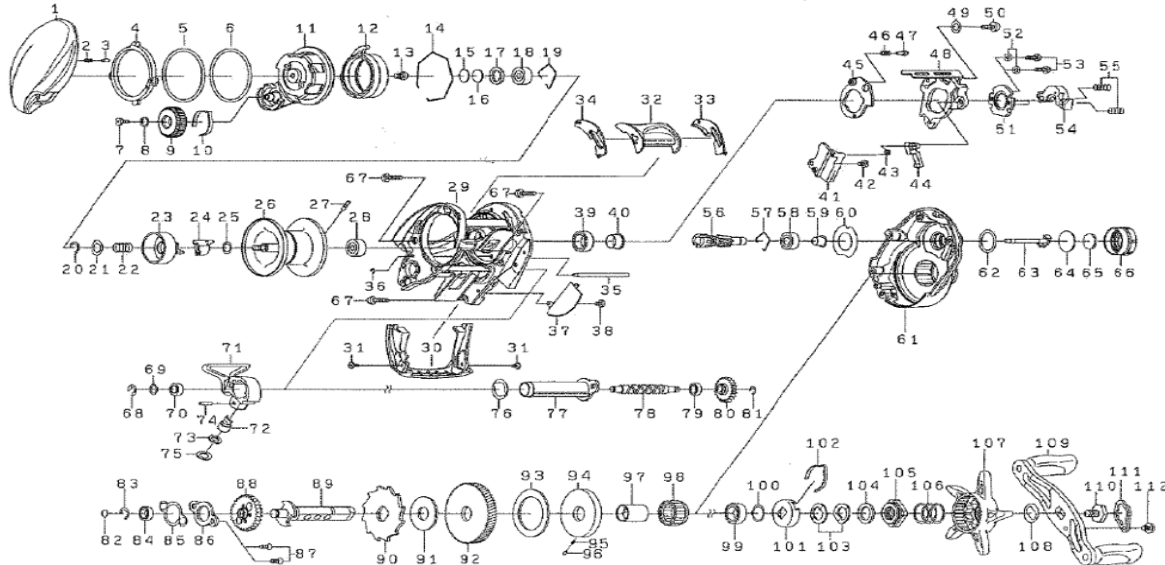

BAITCASTING REEL

STZCTSV700H/XH

*Please order by parts number, not key number.

Key No	Part No	Description
1	J74-1101	LS PLATE
2	J63-1901	LEVER PLATE SPRING
3	J28-6301	LEVER PLATE PIN
4	J74-1601	LEVER PLATE (A)
5	J74-2601	LEVER PLATE (B)
6	J74-1703	LEVER PLATE (C)
7	G94-0402	BRAKE DIAL SCREW
8	H15-9201	BRAKE DIAL WASHER
9	J74-1801	BRAKE DIAL
10	H66-3401	BRAKE DIAL LEAF SPRING
11	J74-1301	SET PLATE
12	J74-1901	MAGNET HOLDER
13	H66-6002	SET PLATE SCREW
14	J74-2201	MAGNET HOLDER RING
15	375-7404	LS BEARING WASHER(A)
16	375-7411	LS BEARING WASHER(B)
17	G18-5101	LS BEARING WASHER(C)
18	G51-1506	LS BALL BEARING
19	F03-2201	LS BALL BEARING RING
20	320-8002	SPOOL HOLDER SPRING RETAINER
21	J49-7001	SPOOL HOLDER SPRING WASHER
22	H86-2301	SPOOL HOLDER SPRING
23	J91-4001	SPOOL HOLDER
24	J19-0301	SPOOL HOLDER COLLAR
25	E09-6501	SPOOL HOLDER WASHER
26	Z02-4547	SPOOL UNT (20-28)
27	J25-2301	SPOOL PIN
29	J73-8203	FRAME
30	J74-0904	FRONT COVER
31	H53-1507	FRONT COVER SCREW
32	J73-9201	CLUTCH LEVER
33	J73-8401	CLUTCH LEVER PLATE(R)
34	J73-8501	CLUTCH LEVER PLATE(L)
35	J74-1001	OSCILLATING POST
36	H70-4101	OSCILLATING POST RETAINER
37	J73-8601	RS COVER PLATE
39	G43-1002	CLUTCH CAM BALL BEARING
40	J76-4501	CLUTCH BALL BEARING COLLAR
41	J73-9101	KICK LEVER PLATE (A)
43	J91-5201	KICK LEVER PLATE SPRING
44	J62-2901	KICK LEVER
45	J73-9001	CLUTCH CAM PLATE
46	H92-8801	CLUTCH CAM PLATE SPRING
47	J05-5201	CLUTCH CAM PLATE PIN
48	J73-8701	CLUTCH CAM
49	H45-0701	CLUTCH CAM PLATE WASHER(A)
50	B36-0405	CLUTCH CAM PLATE SCREW
51	H65-9103	KICK LEVER PLATE(B)
52	G91-3306	KICK LEVER PLATE(B) WASHER
53	B03-2905	KICK LEVER PLATE(B) SCREW
54	H92-9001	CLUTCH PLATE
55	J31-3901	CLUTCH SPRING
56	Z02-4637	PINION GEAR + DRIVE GEAR UNIT
57	H44-8402	PINION RING
58	G53-8003	PINION BALL BEARING
59	J72-4601	PINION BALL BEARING COLLAR
60	J28-5901	CLUTCH SPRING PLATE
61	J76-3501	RS PLATE
62	J27-9701	MECHANICAL BRAKE O RING