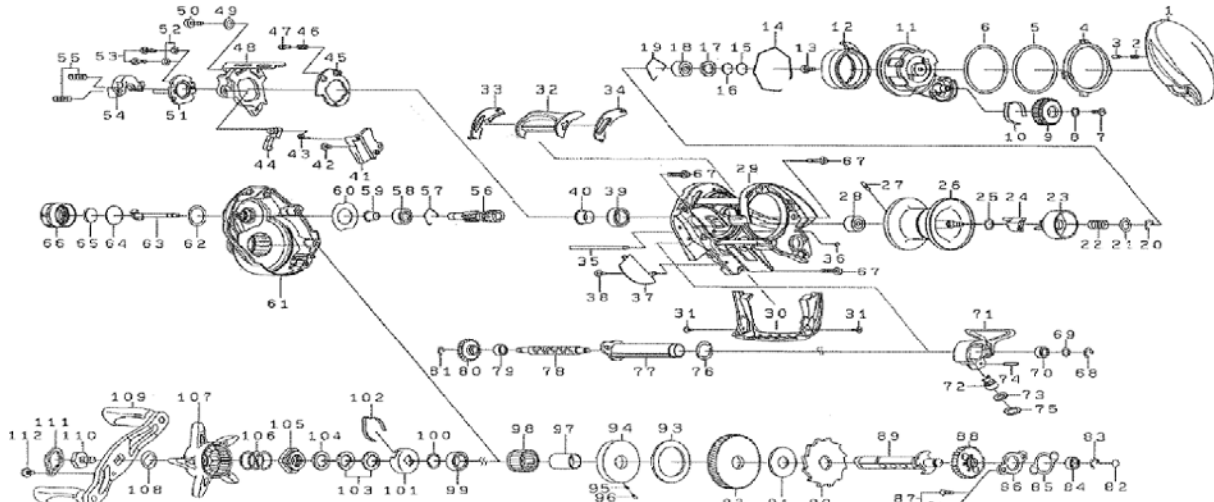

BAITCASTING REEL

STZCTSV700HL/XHL

*Please order by parts number, not key number.

Key No Part No Description

1	J76-6001	RS PLATE
2	J63-1901	LEVER PLATE SPRING
3	J28-6301	LEVER PLATE PIN
4	J76-6401	LEVER PLATE (A)
5	J74-2601	LEVER PLATE (B)
6	J74-1703	LEVER PLATE (C)
7	G94-0402	BRAKE DIAL SCREW
8	H15-9201	BRAKE DIAL WASHER
9	J74-1803	BRAKE DIAL
10	H66-3401	BRAKE DIAL LEAF SPRING
11	J76-6201	SET PLATE
12	J74-1901	MAGNET HOLDER
13	H66-6002	SET PLATE SCREW
14	J74-2201	MAGNET HOLDER RING
15	375-7404	RS BEARING WASHER(A)
16	375-7411	RS BEARING WASHER(B)
17	G18-5101	RS BEARING WASHER(C)
18	G51-1506	RS BALL BEARING
19	F03-2201	RS BALL BEARING RING
20	320-8002	SPOOL HOLDER SPRING RETAINER
21	J49-7001	SPOOL HOLDER SPRING WASHER
22	H86-2301	SPOOL HOLDER SPRING
23	J91-4001	SPOOL HOLDER
24	J19-0301	SPOOL HOLDER COLLAR
25	E09-6501	SPOOL HOLDER WASHER
26	Z02-4547	SPOOL UNT (20-28)
27	J25-2301	SPOOL PIN
29	J76-5003	FRAME
30	J74-0904	FRONT COVER
31	H53-1507	FRONT COVER SCREW
32	J73-9201	CLUTCH LEVER
33	J73-8501	CLUTCH LEVER PLATE(R)
34	J73-8401	CLUTCH LEVER PLATE(L)
35	J74-1001	OSCILLATING POST
36	H70-4101	OSCILLATING POST RETAINER
37	J76-5201	LS COVER PLATE
39	G43-1002	CLUTCH CAM BALL BEARING
40	J76-4501	CLUTCH BALL BEARING COLLAR
41	J76-5701	KICK LEVER PLATE (A)
43	J91-5301	KICK LEVER PLATE SPRING
44	J63-8601	KICK LEVER
45	J76-5601	CLUTCH CAM PLATE
46	H92-8801	CLUTCH CAM PLATE SPRING
47	J05-5201	CLUTCH CAM PLATE PIN
48	J76-5301	CLUTCH CAM
49	H45-0701	CLUTCH CAM PLATE WASHER(A)
50	B36-0405	CLUTCH CAM PLATE SCREW
51	H65-9103	KICK LEVER PLATE(B)
52	G91-3306	KICK LEVER PLATE(B) WASHER
53	B03-2905	KICK LEVER PLATE(B) SCREW
54	H94-4401	CLUTCH PLATE
55	J31-3901	CLUTCH SPRING
56	Z02-4680	PINION GEAR + DRIVE GEAR UNIT
57	H44-8402	PINION RING
58	G53-8003	PINION BALL BEARING
59	J72-4601	PINION BALL BEARING COLLAR
60	J28-5901	CLUTCH SPRING PLATE
61	J78-0301	LS PLATE
62	J27-9701	MECHANICAL BRAKE O RING