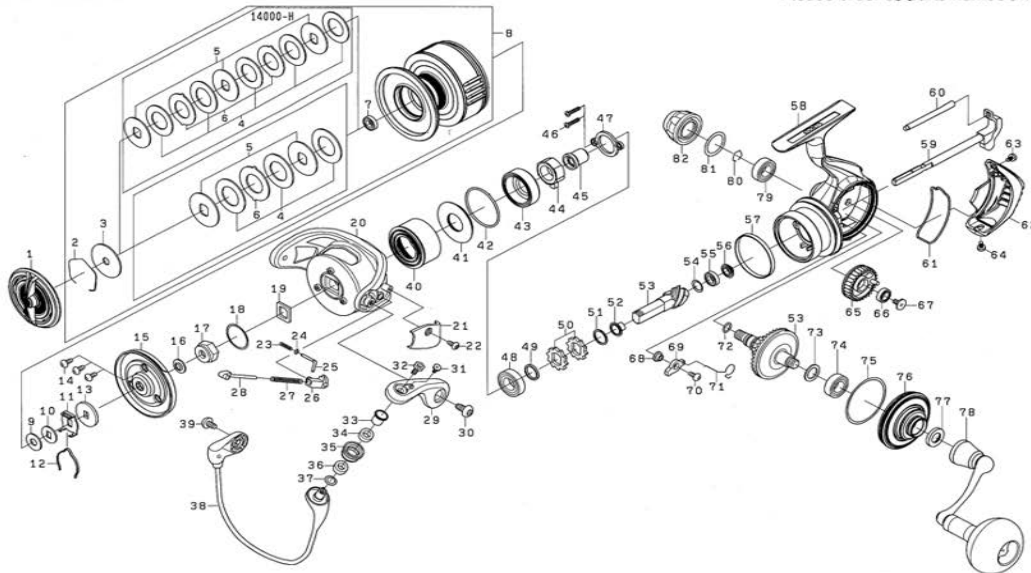

DAIWA

SPINNING REEL

SALTISTMQ8000H_10000H_14000H

*Please order by parts number, not key number.

Key No	Part No	Description
1	M13-0901	DRAG KNOB
2	F88-4001	DRAG WASHER RETAINER
3	H38-0901	DRAG KNOB WASHER
4	J56-1601	DRAG WASHER
5	H17-5101	KEY WASHER
6	G70-0701	EARED WASHER
7	B35-8607	SPOOL BALL BEARING (A)
8	M17-1401	SPOOL ASSY
9	F05-0104	SPOOL WASHER (A)
10	F05-0002	SPOOL WASHER (B)
11	H30-9501	CLICK HOLDER
12	B74-7701	CLICK LEAF SPRING
13	F04-9901	SPOOL WASHER (C)
14	G27-0801	ROTOR COVER SCREW
15	J99-2601	ROTOR COVER
16	J89-8101	ROTOR NUT PACKING
17	J99-6301	ROTOR NUT
18	H50-1001	ROTOR NUT O RING
19	G39-2202	ROTOR NUT PLATE
20	H50-3203	ROTOR
21	H50-3801	ARM LEVER COVER
22	H50-3901	ARM LEVER COVER SCREW
23	H50-3401	ROTOR BRAKE SPRING
24	G68-5401	ROTOR BRAKE WASHER
25	H50-3301	ROTOR BRAKE SHAFT
26	H50-3501	ARM LEVER SHAFT HOLDER
27	H80-9101	ARM LEVER SHAFT SPRING
28	G01-7504	ARM LEVER SHAFT
29	H50-3605	ARM LEVER
30	H50-3701	ARM LEVER SCREW
31	H84-2801	RETAINING SCREW
32	H50-4701	ROLLER SCREW
33	M16-2701	ROLLER COLLAR (A)
34	M16-2801	ROLLER COLLAR (B)
35	J04-2901	LINE ROLLER
36	J04-2801	ROLLER COLLAR (C)
37	E09-6501	ROLLER WASHER
38	J88-9701	BAIL
40	J99-3202	MAGSEALED CAP
41	M17-0401	MAGSEALED PLATE
42	M17-5401	MADSEALED CAP O RING
43	M17-0601	MADSEALED COLLAR
44	J30-9101	ONEWAY CLUTCH
45	M18-6801	CLUTCH RING
46	J00-1602	BEARING PLATE SCREW
47	J30-8401	BEARING PLATE
48	G42-6301	PINION BALL BEARING (A)

SALTISTMQ10000H Special Parts

Key No	Part No	Description
8	M18-5801	SPOOL ASSY
58	M18-5701	BODY

SALTISTMQ14000H Special Parts

Key No	Part No	Description
2	170-4101	DRAG WASHER RETAINER
3	J97-9901	DRAG KNOB WASHER
4	M15-0501	DRAG WASHER
5	M12-6601	KEY WASHER
6	M12-6701	EARED WASHER
8	M20-0301	SPOOL ASSY
58	M20-0201	BODY