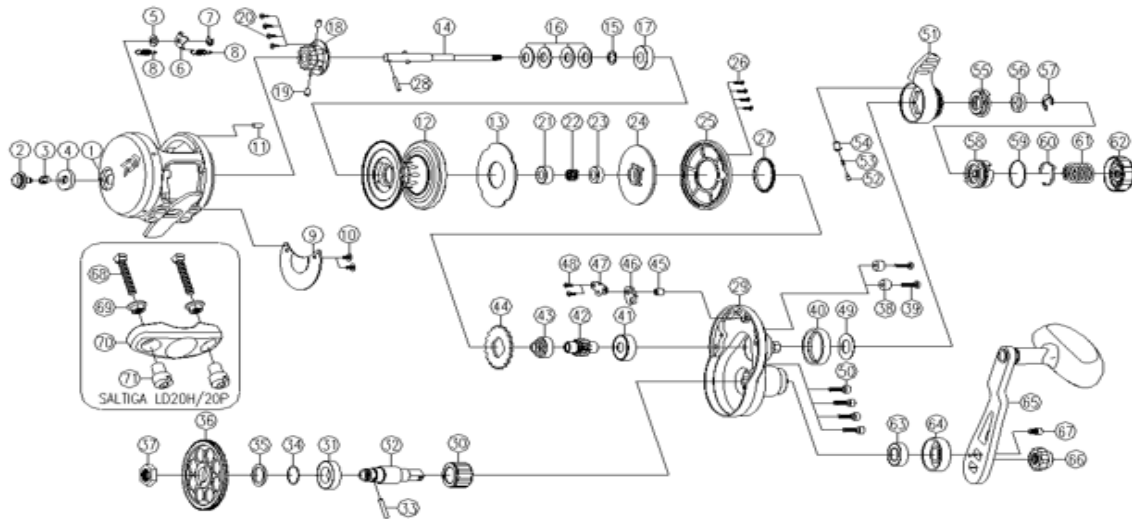

CONVENTIONAL REEL

SAGLD15_20H

*Please order by parts number, not key number.

Key No Part No Description

1	E76-6501	FRAME
2	E72-5103	CLICK BUTTON
3	E72-5301	CLICK COLLAR
4	E72-5201	CLICK PLATE
5	E61-7401	CLICK PAWL WASHER
6	E74-4501	CLICK PAWL
7	320-1402	CLICK PAWL RETAINER
8	E74-4701	CLICK SPRING
9	E67-0015	FRAME PLATE
10	E73-0001	FRAME PLATE SCREW
11	G21-1701	FRAME PIN
12	E76-6801	SPOOL
13	E76-6901	DRAG WASHER
14	E76-7001	MAIN SHAFT
15	E57-8301	BEARING WASHER
16	E64-1201	DRAG SPRING WASHER
17	G53-6001	SPOOL BALL BEARING (A)
18	E76-7201	DRAG CLICK CAP
19	B35-2701	BRAKE COLLAR
20	E64-3802	DRAG CLICK CAP SCREW
21	G49-8511	SPOOL BALL BEARING (B)
22	E66-5501	TENTION SPRING
23	G53-6001	SPOOL BALL BEARING (C)
24	E66-5602	DRAG PLATE
25	E66-6001	DRAG WASHER COVER
26	E66-8901	DRAG WASHER COVER SCREW
27	E66-5801	DRAG WASHER COVER PACKING
28	E64-1601	MAIN SHAFT PIN
29	E77-0005	RIGHT SIDE PLATE
30	E68-7801	ONEWAY CLUTCH
31	G47-2501	DRIVE SHAFT BALL BEARING
32	E77-0701	DRIVE SHAFT
33	E64-9201	DRIVE SHAFT PIN
34	E64-9301	DRIVE SHAFT BEARING WASHER
35	E64-9301	DRIVE GEAR WASHER
36	E77-0801	DRIVE GEAR
37	E68-7201	DRIVE SHAFT NUT
38	E64-4301	DRAG LEVER STOPPER COLLAR
39	E59-1601	DRAG LEVER STOPPER SCREW
40	E76-7401	CLICK GEAR

SAGLD20H Special Parts

Key No Part No Description

1	E77-4601	FRAME
9	E67-0017	FRAME PLATE
12	E77-4701	SPOOL
14	E77-4801	MAIN SHAFT
29	E77-0007	RIGHT SIDE PLATE
68	E77-4101	CLAMP BOLT
69	E61-4001	CLAMP NUT (A)
70	H60-0603	ROD CLAMP
71	H60-0801	CLAMP NUT (B)