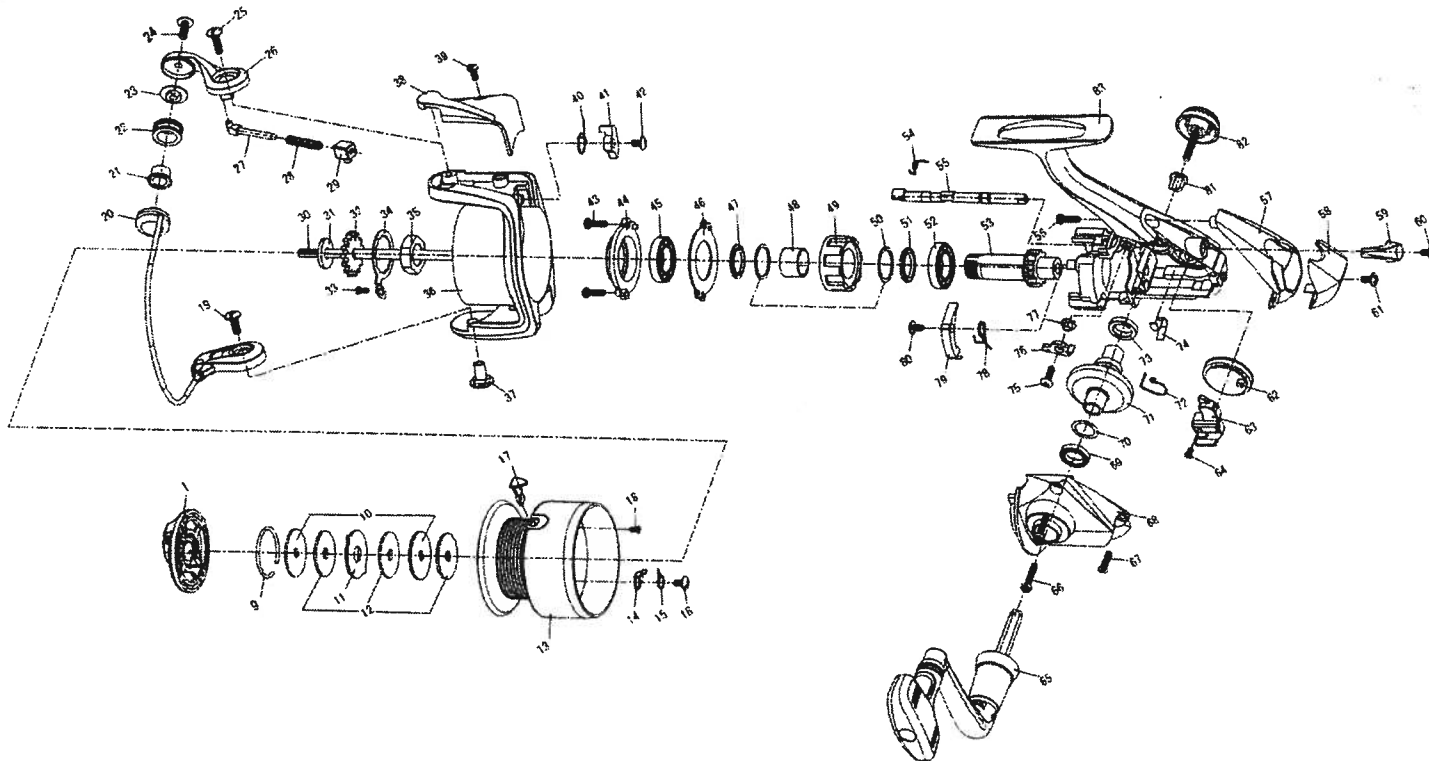

SAMURAI 1500-3i / 2500-3i

Key No.	Parts No.	Parts Name
1	W33-5801	DRAG KNOB ASSY
9	W33-5901	DRAG WASHER RET
10	W33-6001	KEY WASHER
11	W33-6101	EARED WASHER
12	W33-6201	DRAG WASHER
14	W30-1901	CLICK PAWL
15	W30-2101	CLICK SPRING
16	W33-7201	CLICK PAWL SCREW
17	W33-7301	LINE HOLDER
18	W33-7401	LINE HOLDER SCREW
18	W33-7502	SPOOL
18	W33-7512	SPOOL (EXTRA)
19	W33-9001	BAIL HOLDER SCREW
20	W33-7904	BAIL
21	W34-5201	LINE ROLLER BUSHING
22	W33-8101	LINE ROLLER
23	W33-8201	LINE ROLLER COLLAR
24	W33-8301	LINE ROLLER SCREW
25	W33-8401	BAIL ARM SCREW
26	W33-8502	BAIL ARM
27	W33-8701	BAIL SPRING SHAFT
28	W33-8801	BAIL SPRING
29	W33-8901	BAIL SPRING HOLDER
30	W33-9201	MAIN SHAFT
31	W33-9301	MAIN SHAFT WASHER
32	W33-9401	CLICK GEAR
33	W33-9101	ROTOR NUT HOLD PLT SCREW
34	W33-9501	ROTOR NUT HOLD PLT
35	W33-9601	ROTOR NUT
36	W34-0104	ROTOR
37	W34-0201	BAIL HOLDER NUT
38	W34-0301	BAIL SPRING COVER
39	W34-0401	BAIL SPRING COVER SCREW
40	W34-0501	BAIL TRIP LEVER SPRING
41	W34-0601	BAIL TRIP LEVER
42	W34-0701	BAIL TRIP LEVER SCREW
43	W34-0801	BEARING RET SCREW
44	W34-0901	BEARING RET A
45	W34-1001	BALL BEARING A
46	W34-1101	BEARING RET B
47	W34-1201	COLLAR
48	W34-1301	SPACING SLEEVE
49	W34-1401	ROLLER CLUTCH
50	W34-1501	ROLLER CLUTCH WASHER
51	W34-1601	BALL BEARING COLLAR
52	W34-1701	BALL BEARING B
53	W34-1803	PINION GEAR

SPECIAL PART FOR SA2500-3I

Key No.	Parts No.	Parts Name
9-18	W33-7602	SPOOL
9-18	W33-7612	SPOOL (EXTRA)
20	W33-7905	BAIL
30	W33-9202	MAIN SHAFT
36	W34-0105	ROTOR
38	W34-0302	BAIL SPRING COVER
42	W34-0702	BAIL TRIP LEVER SCREW
55	W34-2002	A/R CAM
57	W34-2202	REAR COVER A
58	W34-2302	REAR COVER B
62	W34-2702	OSC GEAR
63	W34-2802	OSC SLIDER
65	W34-3010	HANDLE
68	W34-3402	SIDE COVER