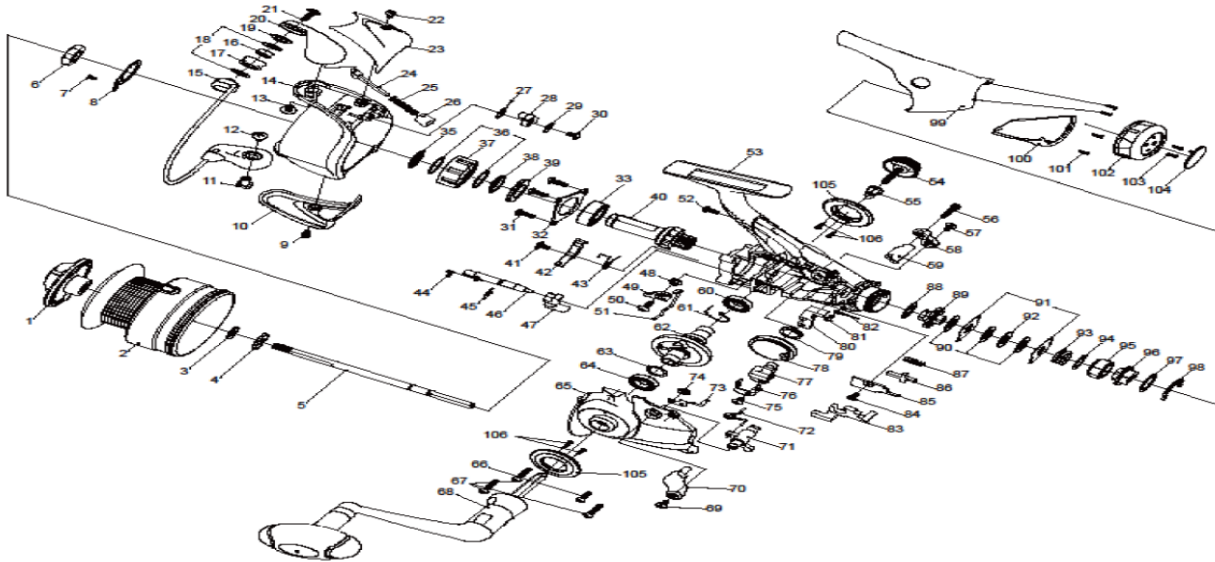

Please order by parts number, not key number
 Veuillez indiquer le numéro de la pièce (Non "Key" No.)

SPINNING REEL

OPUS 4000BRi

KEY NO.	PART NAME	PART NO.	KEY NO.	PART NAME	PART NO.
1	Drag Knob Assembly	WD0-6501	55	Collar	W34-4701
2	Spool Assembly	WD0-6601	56	Screw	W49-1501
3	Washer	W74-2001	57	Screw	W74-2601
4	Washer	W33-9402	58	Clutch Lever (A)	W74-2801
5	Main Shaft	W48-9601	59	Clutch Lever Bridge	W49-1701
6	Rotor Nut	W33-9601	60	Ball Bearing	W49-1801
7	Screw	W74-2101	61	Anti-Reverse Pawl Spring (B)	W34-3902
8	Rotor Nut Holding Plate	W33-9501	62	Drive Gear	W49-1901
9	Screw	W34-0401	63	Washer	W34-3701
10	Cover (A)	W48-9701	64	Ball Bearing	W28-0100
11	Bail Holder Nut	W48-9801	65	Side Cover	WD0-6901
12	Screw	W33-9001	66	Screw	W34-3201
13	Screw	W33-9001	67	Screw	W34-3101
14	Rotor	WD0-6701	68	Handle Assembly	WD0-7001
15	Bail Assembly	W58-0801	69	Screw	W74-2601
16	Ball Bearing	W49-0101	70	Clutch Lever (B)	W74-3001
17	Line Roller	W33-8102	71	Clutch Cam	W74-3101
18	Washer	W45-6601	72	Clutch Cam Spring	W74-3201
19	Washer	W33-8202	73	Click leaf Spring	W49-2601
20	Bail Arm	WD0-6801	74	Retainer	W38-5001
21	Screw	W74-2301	75	Screw	W74-3301
22	Screw	W34-0401	76	Oscillating Slider Retainer	W49-2701
23	Cover (B)	W49-0301	77	Oscillating Slider	W49-2801
24	Bail Spring Shaft	W33-8702	78	Oscillating Gear	W49-2901
25	Bail Spring	W33-8802	79	Bushing	W45-8701
26	Bail Spring Holder	W33-8901	80	Oscillating Plate	W49-3001
27	Bail Trip Lever Spring	W34-0501	81	Screw	W49-3101
28	Bail Trip Lever	W34-0602	82	Click leaf Spring	W49-3201
29	Washer	W46-4501	83	Clutch Plate (A)	W74-3401
30	Screw	W34-0703	84	Screw	W74-3501
31	Screw	W34-3201	85	Clutch Plate (B)	W49-3501
32	Bearing Retainer (A)	W74-2401	86	Clutch Trip Lever	W49-3601
33	Ball Bearing	W49-0401	87	Spring	W49-3701
35	Collar	W34-1201	88	Washer	W38-6201
36	Washer	W34-1501	89	Drag Metal	W49-3801
37	Roller Clutch	W34-1401	90	Drag Washer	W49-3901
38	Collar	W34-1601	91	Eared Washer	W49-4001
39	Collar	W49-0601	92	Key Washer	W49-4101
40	Pinion Gear	W34-1802	93	Drag Coil Spring	W49-4201
41	Screw	W74-2501	94	Washer	W49-4301
42	Anti-Reverse Pawl	W49-0701	95	Drag Screw	W49-4401
43	Anti-Reverse Pawl Spring (A)	W34-4401	96	Drag Metal	W49-4501
44	Anti-Reverse Cam Spring (A)	W34-1901	97	Washer	W49-4601
45	Washer	W49-0801	98	Retainer	W49-4701
46	Anti-Reverse Cam	W49-0901	99	Rear Cover (A)	WD0-7101
47	Anti-Reverse Lever	WD0-5801	100	Rear Cover (B)	W74-3701
48	Collar	W34-4101	101	Screw	W74-3801
49	Anti-Reverse Pawl (A)	W49-1101	102	Drag Knob	W74-3901
50	Screw	W74-2601	103	Screw	W49-5201
51	Anti-Reverse Spring	W49-1201	104	Cap	W49-5301
52	Screw	W49-1501	105	Side Ring	W74-5101
53	Body	W74-2701	106	Screw	W74-5201
54	Handle Screw	W49-1401			