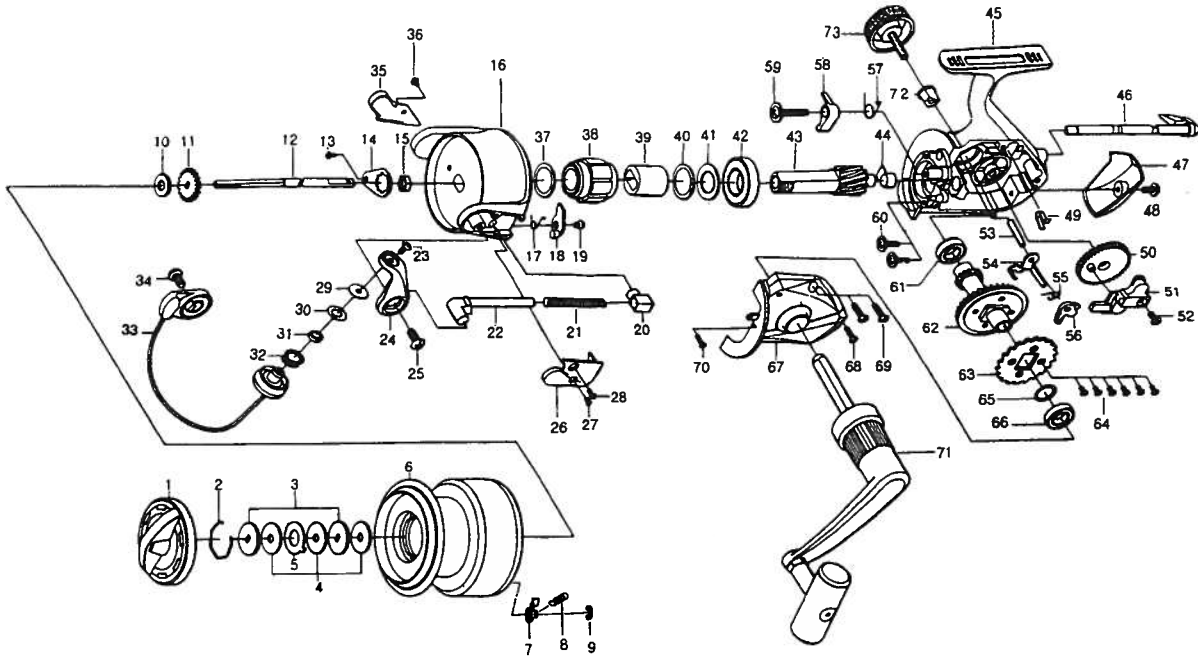

LAGUNA 5500 / 6000

Key No.	Parts No.	Parts Name
1	E54-5501	DRAG KNOB
2	171-7701	DRAG WASHER RET
3	L03-1301	KEY WASHER
4	373-3711	DRAG WASHER
5	B89-9501	EARED WASHER
2-9	E55-0001	SPOOL
2-9	E55-0401	SPOOL (EXTRA)
7	B07-8201	CLICK PAWL
8	145-2101	CLICK SPRING
9	320-1402	CLICK RET
10	L00-3400	SPOOL WASHER
11	L02-1401	CLICK GEAR
12	E54-8601	MAIN SHAFT
13	L01-1702	ROTOR NUT HOLD PLT SCREW
14	F58-9801	ROTOR NUT HOLD PLT
15	340-8301	ROTOR NUT
16	E54-8901	ROTOR
17	F72-3301	BAIL TRIP LEVER SPRING
18	F71-2601	BAIL TRIP LEVER
19	E80-0802	BAIL TRIP LEVER SCREW
20	E80-8901	BAIL SPRING HOLDER
21	E54-9101	BAIL SPRING
22	E80-8707	BAIL SPRING SHAFT
23	F60-7301	LINE ROLLER SCREW
24	E54-4001	BAIL ARM
25	E00-7601	BAIL ARM SCREW
26	E54-9201	BAIL SPRING COVER
27	G25-7301	BAIL SPRING COVER SCREW A
28	E24-8101	BAIL SPRING COVER SCREW B
29	F44-6302	LINE ROLLER COLLAR
30	F44-6202	LINE ROLLER WASHER
31	F05-5601	BALL BEARING A
32	F45-4902	LINE ROLLER
33	E54-9301	BAIL
34	E00-7601	BAIL HOLDER SCREW
35	E54-9501	BAIL HOLDER COVER
36	E24-8101	BAIL HOLDER COVER SCREW
37	F71-1801	ROLLER CLUTCH WASHER
38	F72-2601	ROLLER CLUTCH
39	F70-9801	SPACING SLEEVE