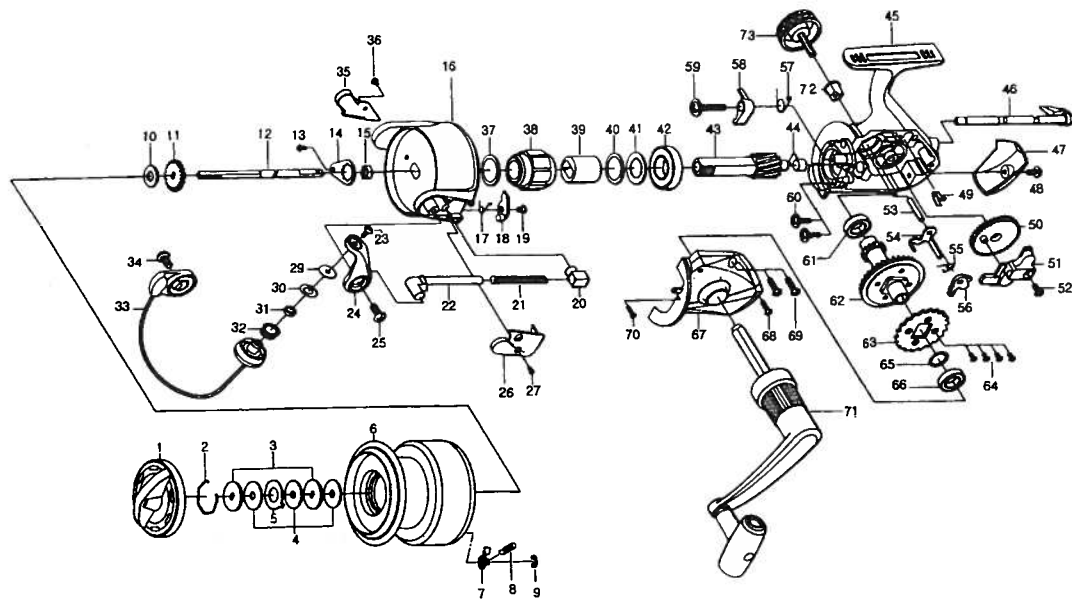

KASTOR 4500 / 5000

Key No.	Parts No.	Parts Name	Key No.	Parts No.	Parts Name
1	E54-5701	DRAG KNOB	40	F71-1801	BALL BEARING WASHER A
2	171-7701	DRAG WASHER RET	41	F71-1701	BALL BEARING WASHER B
3	L03-1301	KEY WASHER	42	L03-6401	BALL BEARING A
4	373-3711	DRAG WASHER	43	E54-2001	PINION GEAR
5	B89-9501	EARED WASHER	44	B88-0001	PINION COLLAR
2-9	E54-5801	SPOOL	45	E54-1602	BODY
7	B07-8201	CLICK PAWL	46	E54-1802	A/R LEVER
8	145-2101	CLICK SPRING	47	E54-3502	REAR COVER
9	320-1402	CLICK RET	48	F21-2201	REAR COVER SCREW
10	L00-3400	SPOOL WASHER	49	E54-1701	A/R CAM SPRING
11	L02-1401	CLICK GEAR	50	E54-2201	OSC GEAR
12	E54-3301	MAIN SHAFT	51	E54-2301	OSC SLIDER
13	L01-1702	ROTOR NUT HOLD PLT SCREW	52	351-8901	OSC SLIDER SCREW
14	F58-9801	ROTOR NUT HOLD PLT	53	E54-2501	A/R CAM SHAFT
15	340-8301	ROTOR NUT	54	E54-2401	A/R CAM
16	E54-3602	ROTOR	55	E54-2601	A/R PAWL SPRING A
17	F72-3301	BAIL TRIP LEVER SPRING	56	E54-3001	A/R PAWL A
18	F71-2601	BAIL TRIP LEVER	57	F72-1701	A/R PAWL SPRING B
19	E80-0802	BAIL TRIP LEVER SCREW	58	E54-2101	A/R PAWL B
20	E80-8901	BAIL SPRING HOLDER	59	F75-4101	A/R PAWL SCREW
21	E54-3901	BAIL SPRING	60	L01-1601	BEARING RET SCREW
22	E80-8706	BAIL SPRING SHAFT	61	B54-6001	BALL BEARING B
23	F60-7301	LINE ROLLER SCREW	62	E54-2701	DRIVE GEAR
24	E54-4002	BAIL ARM	63	E54-2801	A/R RATCHET
25	E00-7601	BAIL ARM SCREW	64	E54-2901	A/R RATCHET SCREW
26	E54-4102	BAIL SPRING COVER	65	371-2824	DRIVE GEAR WASHER
27	G25-7301	BAIL SPRING COVER SCREW A	66	B54-6001	BALL BEARING C
28	E24-8101	BAIL SPRING COVER SCREW B	67	E54-3402	SIDE COVER
29	F44-6302	LINE ROLLER COLLAR	68	E13-0501	SIDE COVER SCREW A
30	F44-6202	LINE ROLLER WASHER	69	B83-5002	SIDE COVER SCREW B
31	F47-3401	LINE ROLLER BUSHING	70	G25-7301	SIDE COVER SCREW C
32	F45-4901	LINE ROLLER	71	E54-7301	HANDLE
33	E54-4202	BAIL	72	F73-1601	HANDLE COLLAR
34	E00-7601	BAIL HOLDER SCREW	73	L00-9102	HANDLE SCREW
35	E54-4402	BAIL HOLDER COVER			
36	E24-8101	BAIL HOLDER COVER SCREW			
37	F71-1801	ROLLER CLUTCH WASHER			
38	F72-2601	ROLLER CLUTCH			
39	F70-9801	SPACING SLEEVE			

KA5000 SPECIAL PARTS

Key No.	Parts No.	Parts Name
2-9	E54-6301	SPOOL