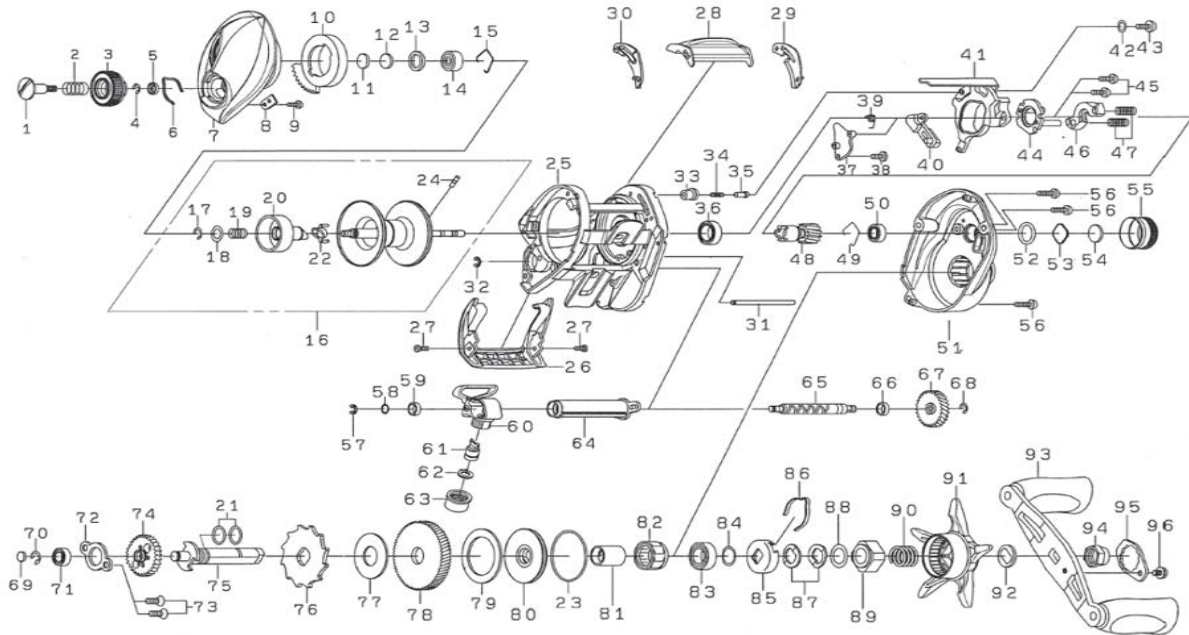

DAWA BAITCASTING REEL

CLSVTW150HS/XS

*Please order by parts number, not key number.

Key No	Part No	Description
1	J71-6301	BRAKE DIAL SCREW
2	E16-7101	BRAKE DIAL SPRING
3	J69-4903	BRAKE DIAL
4	B33-9801	BRAKE DIAL RETAINER(A)
5	F63-7701	BRAKE DIAL COLLAR
6	J88-6201	BRAKE DIAL LEAF SPRING
7	J87-6901	LEFT SIDE PLATE
8	J84-3301	BRAKE DIAL RETAINER(B)
9	G93-9301	BRAKE DIAL RETAINER(B) SCRERW
10	J69-5001	MAGNET HOLDER
11	375-7404	LS BEARING WASHER (A)
12	375-7411	LS BEARING WASHER (B)
13	G18-5101	LS BEARING WASHER (C)
14	G51-1501	LS BALL BEARING
15	F03-2201	LS BEARING RING
16-24	Z02-4996	SPOOL ASSY (16-24)
21	F65-7801	"O" RING
23	J45-8101	"O" RING
25	J69-2603	FRAME
26	J69-4604	FRONT COVER
27	H53-1508	FRONT COVER SCREW
28	J69-3301	CLUTCH LEVER
29	J69-2701	CLUTCH LEVER PLATE (R)
30	J69-2801	CLUTCH LEVER PLATE (L)
31	J28-1902	OSCILLATING POST
32	H70-4101	OSCILLATING POST RETAINER
33	J69-3401	CLUTCH CAM PLATE PIN SPRING COLLAR
34	H92-8801	CLUTCH CAM PLATE PIN SPRING
35	J05-5201	CLUTCH CAM PLATE PIN
36	B86-1704	CLUTCH CAM BALL BEARING
37	J69-3201	KICK LEVER PLATE (A)
39	J40-7701	KICK LEVER SPRING
40	J62-2901	KICK LEVER
41	J69-2901	CLUTCH CAM PLATE
42	H15-9202	CLUTCH CAM PLATE SCREW WASHER
43	352-2501	CLUTCH CAM PLATE SCREW
44	H65-9101	KICK LEVER PLATE (B)
45	B03-2904	KICK LEVER PLATE (B) SCREW
46	H92-9001	CLUTCH PLATE
47	J31-3901	CLUTCH SPRING
48	J69-5402	PINION GEAR
49	E21-9701	PINION RING
50	G43-1107	PINION BALL BEARING
51	J87-6201	RIGHT SIDE PLATE
52	B05-5201	ZERO ADJUSTE O-RING
53	J21-3101	ZERO ADJUSTE WASHER (A)
54	B17-5501	ZERO ADJUSTE WASHER (B)

CLSVTW150XS Special Parts

Key No	Part No	Description
48	J69-5602	PINION GEAR
51	J87-6202	RIGHT SIDE PLATE
78	J88-7901	DRIVE GEAR