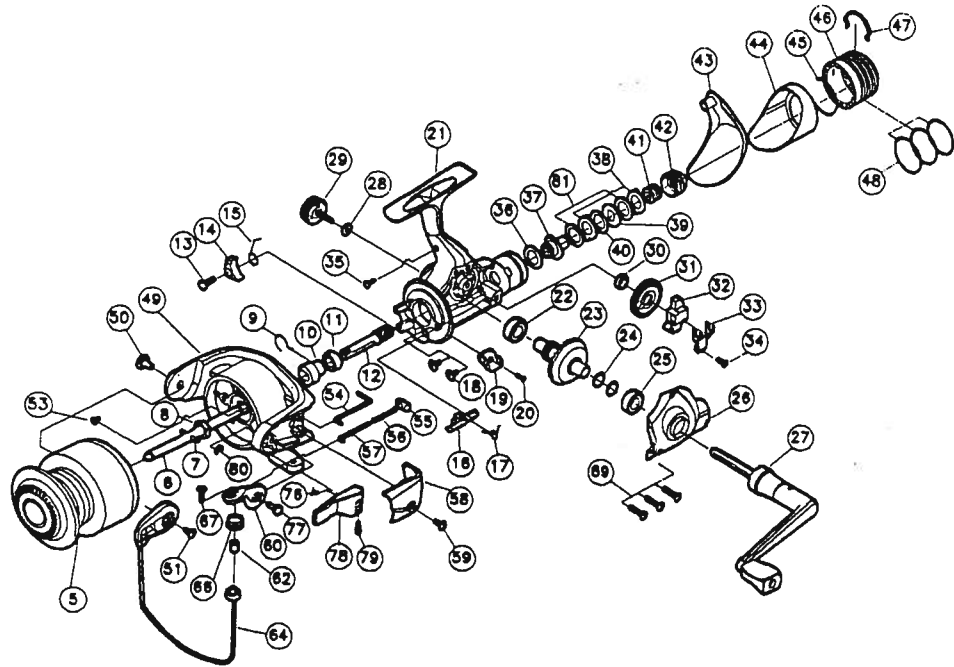

CROSSFIRE 2555

Key No.	Parts No.	Parts Name
5	W35-0502	SPOOL
6	W00-8001	MAIN SHAFT
8	W00-4801	ROTOR NUT
9	W35-1101	A/R PAWL SPRING A
10	W35-1201	SPRING HOLDER
11	W00-2801	BALL BEARING A
12	W35-1402	PINION GEAR
13	W35-1601	A/R PAWL SCREW
14	W35-1701	A/R PAWL
15	W35-2201	A/R PAWL SPRING B
16	W35-2601	A/R CAM
17	W00-2401	A/R CAM SPRING
18	W00-3101	BALL BEARING SCREW
19	W00-2101	A/R LEVER
20	W00-2201	A/R LEVER SCREW
21	W35-3203	BODY
22	W01-7101	DRIVE GEAR BUSHING
23	W00-7201	DRIVE GEAR
24	W00-2001	DRIVE GEAR WASHER
25	W00-2802	BALL BEARING B
26	W35-3403	SIDE COVER
27	W35-3703	HANDLE
28	W00-3901	HANDLE WASHER
29	W35-3903	HANDLE SCREW
30	W35-4001	OSC GEAR COLLAR
31	W00-6901	OSC GEAR
32	W00-7001	OSC SLIDER
33	W00-7101	OSC SLIDER RET
34	W00-1701	OSC SLIDER RET PLT SCREW
35	W35-4102	REAR COVER SCREW
36	W00-0201	DRAG WASHER A
37	W00-0301	CLICK GEAR
38	W00-0501	EARED WASHER

Key No.	Parts No.	Parts Name
39	W00-0601	KEY WASHER
40	W00-0401	DRAG WASHER B
41	W00-0701	DRAG COIL SPRING
42	W35-4201	DRAG SCREW
43	W35-4401	REAR COVER A
44	W35-4701	REAR COVER B
45	W35-4902	REAR COVER RET
46	W35-5101	DRAG KNOB
47	W35-5302	DRAG KNOB RET
48	W35-5402	O RING
49	W35-5601	ROTOR
50	W35-5902	BAIL HOLDER NUT
51	W35-6001	BAIL HOLDER SCREW
53	W01-5501	ROTOR NUT LOCK SCREW
54	W35-6102	BAIL TRIP LEVER
55	W35-6201	BAIL SPRING HOLDER
56	W35-6302	BAIL SPRING
57	W35-6402	BAIL SPRING SHAFT
58	W35-6502	BAIL TRIP COVER
59	W01-3001	BAIL TRIP COVER SCREW
60	W35-6701	BAIL ARM
62	W00-5401	LINE ROLLER COLLAR
64	W35-7102	BAIL
66	W35-7401	LINE ROLLER
67	W00-5501	LINE ROLLER SCREW
69	W00-3801	SIDE COVER SCREW
76	W35-8201	TRIGGER SPRING
77	W35-8301	BAIL ARM SCREW
78	W35-8402	TRIGGER LEVER
79	W35-8501	TRIGGER SCREW
80	W35-8601	BAIL ARM SCREW RET
81	W35-8701	DRAG WASHER C