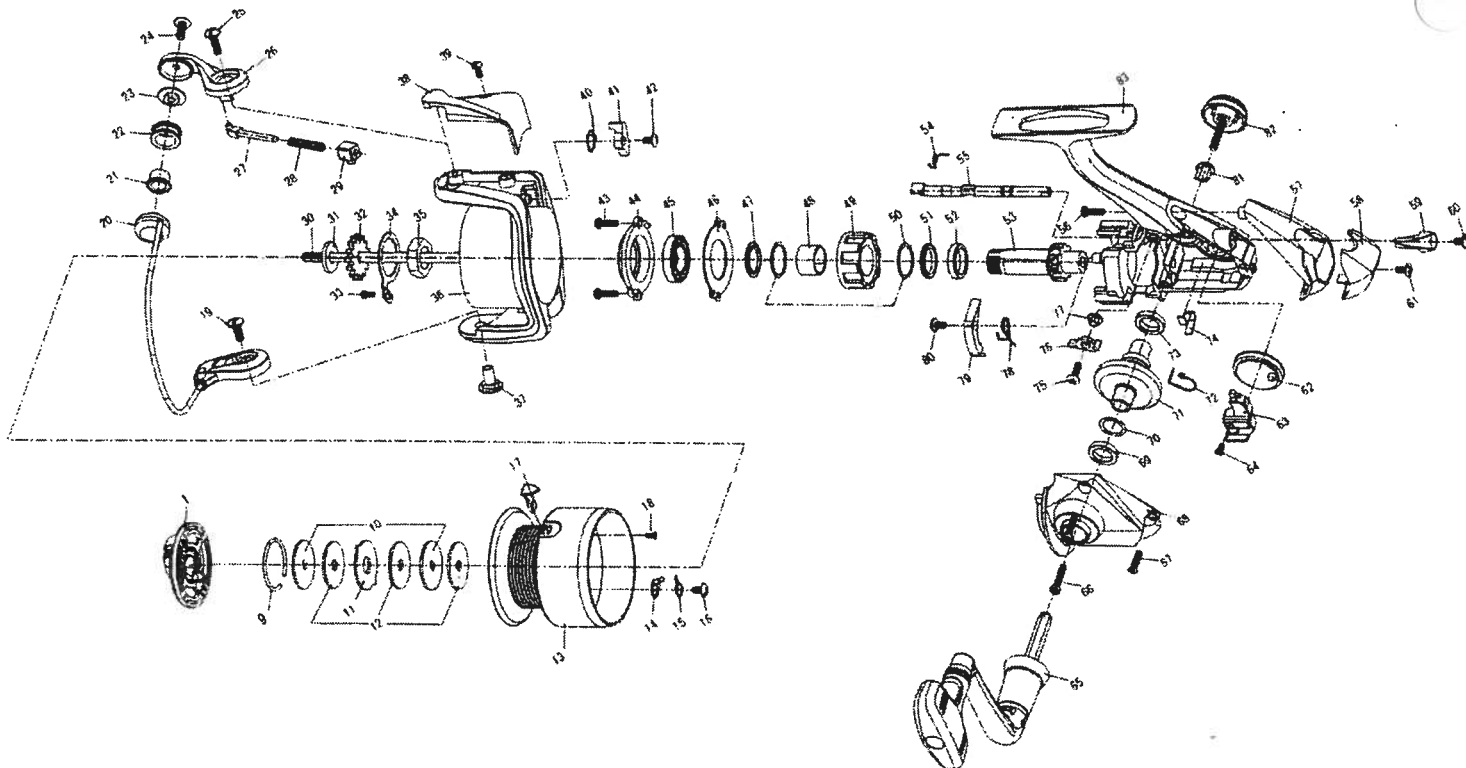

CROSSFIRE 1500i / 2500i

Key No.	Parts No.	Parts Name
1	W33-5803	DRAG KNOB ASSY
9	W33-5901	DRAG WASHER RET
10	W33-6001	KEY WASHER
11	W33-6101	EARED WASHER
12	W33-6201	DRAG WASHER
14	W30-1901	CLICK PAWL
15	W30-2101	CLICK SPRING
16	W33-7201	CLICK PAWL SCREW
17	W33-7301	LINE HOLDER
18	W33-7401	LINE HOLDER SCREW
9-18	W33-7503	SPOOL
9-18	W33-7513	SPOOL (EXTRA)
19	W33-9001	BAIL HOLDER SCREW
20	W33-7907	BAIL
21	W34-5201	LINE ROLLER BUSHING
22	W33-8101	LINE ROLLER
23	W33-8201	LINE ROLLER COLLAR
24	W33-8301	LINE ROLLER SCREW
25	W33-8401	BAIL ARM SCREW
26	W33-8503	BAIL ARM
27	W33-8701	BAIL SPRING SHAFT
28	W33-8801	BAIL SPRING
29	W33-8901	BAIL SPRING HOLDER
30	W33-9201	MAIN SHAFT
31	W33-9301	MAIN SHAFT WASHER
32	W33-9401	CLICK GEAR
33	W33-9101	ROTOR NUT HOLD PLT SCREW
34	W33-9501	ROTOR NUT HOLD PLT
35	W33-9601	ROTOR NUT
36	W34-0107	ROTOR
37	W34-0201	BAIL HOLDER NUT
38	W34-0304	BAIL SPRING COVER
39	W34-0401	BAIL SPRING COVER SCREW
40	W34-0501	BAIL TRIP LEVER SPRING
41	W34-0601	BAIL TRIP LEVER
42	W34-0701	BAIL TRIP LEVER SCREW
43	W34-0801	BEARING RET SCREW
44	W34-0901	BEARING RET A
45	W34-1001	BALL BEARING
46	W34-1101	BEARING RET B
47	W34-1201	COLLAR A
48	W34-1301	SPACING SLEEVE
49	W34-1401	ROLLER CLUTCH
50	W34-1501	ROLLER CLUTCH WASHER
51	W34-1601	COLLAR B
52	W34-5401	BUSHING
53	W34-1803	PINION GEAR