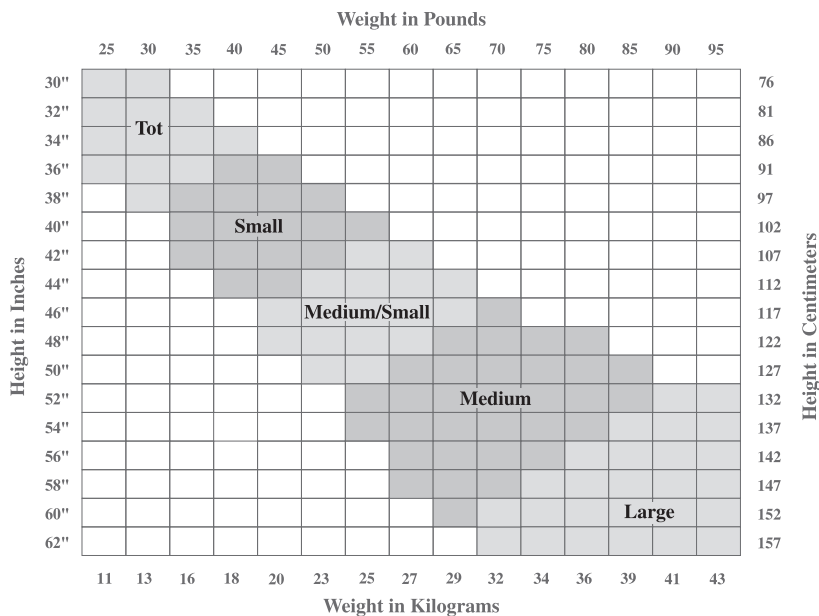

CHILDREN'S

- Hold & Stretch®
- Ultra Shimmery
- 100% Nylon
- Skating