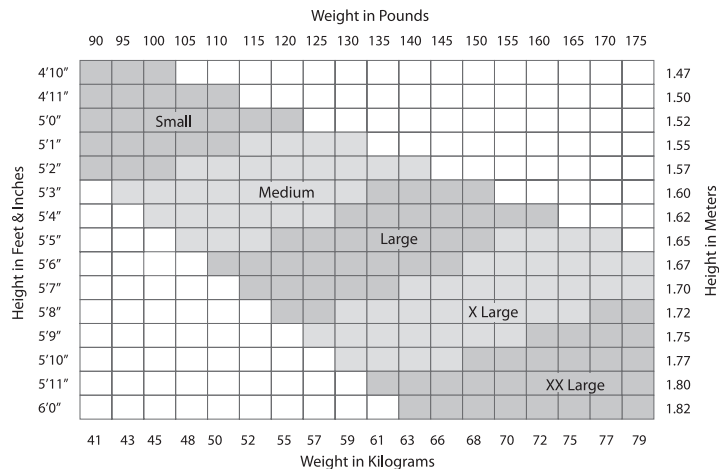

WOMEN'S

- Hold & Stretch®
- Ultra Shimmery
- Skating