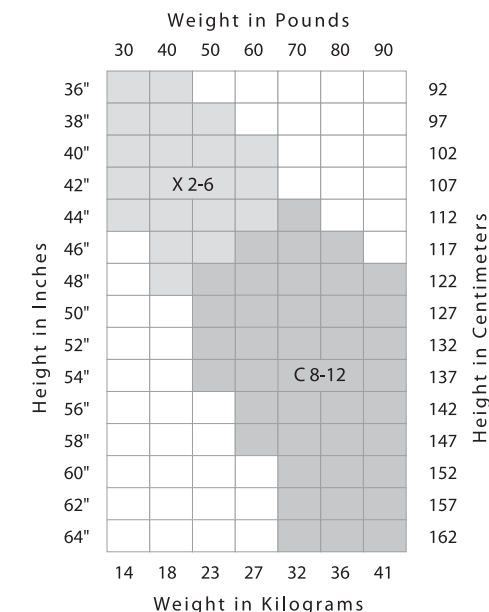

CHILDREN'S

- Ultra Soft
- Studio Basics Fishnet