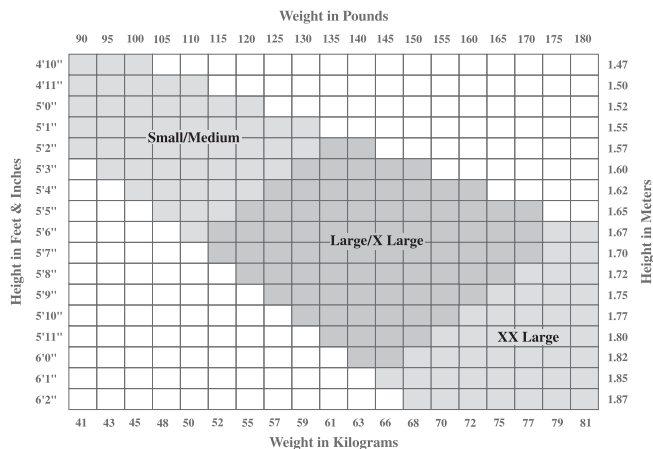

TIGHTS FITTING GUIDE

WOMEN'S

- Ultra Soft
- Studio Basics Fishnet
- Professional Fishnet