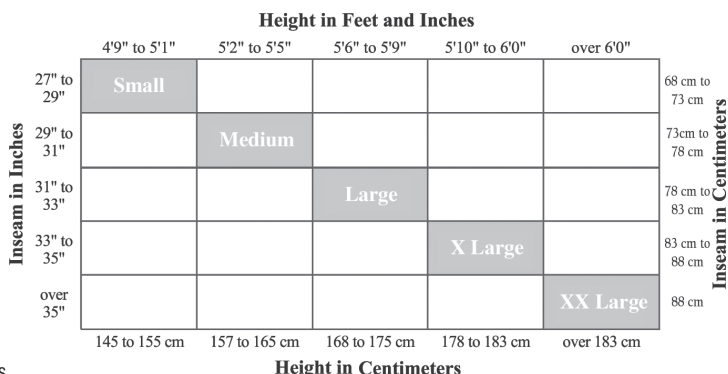

MEN'S

- Knit Footed

Size charts are for general fitting only and will vary according to tight products.