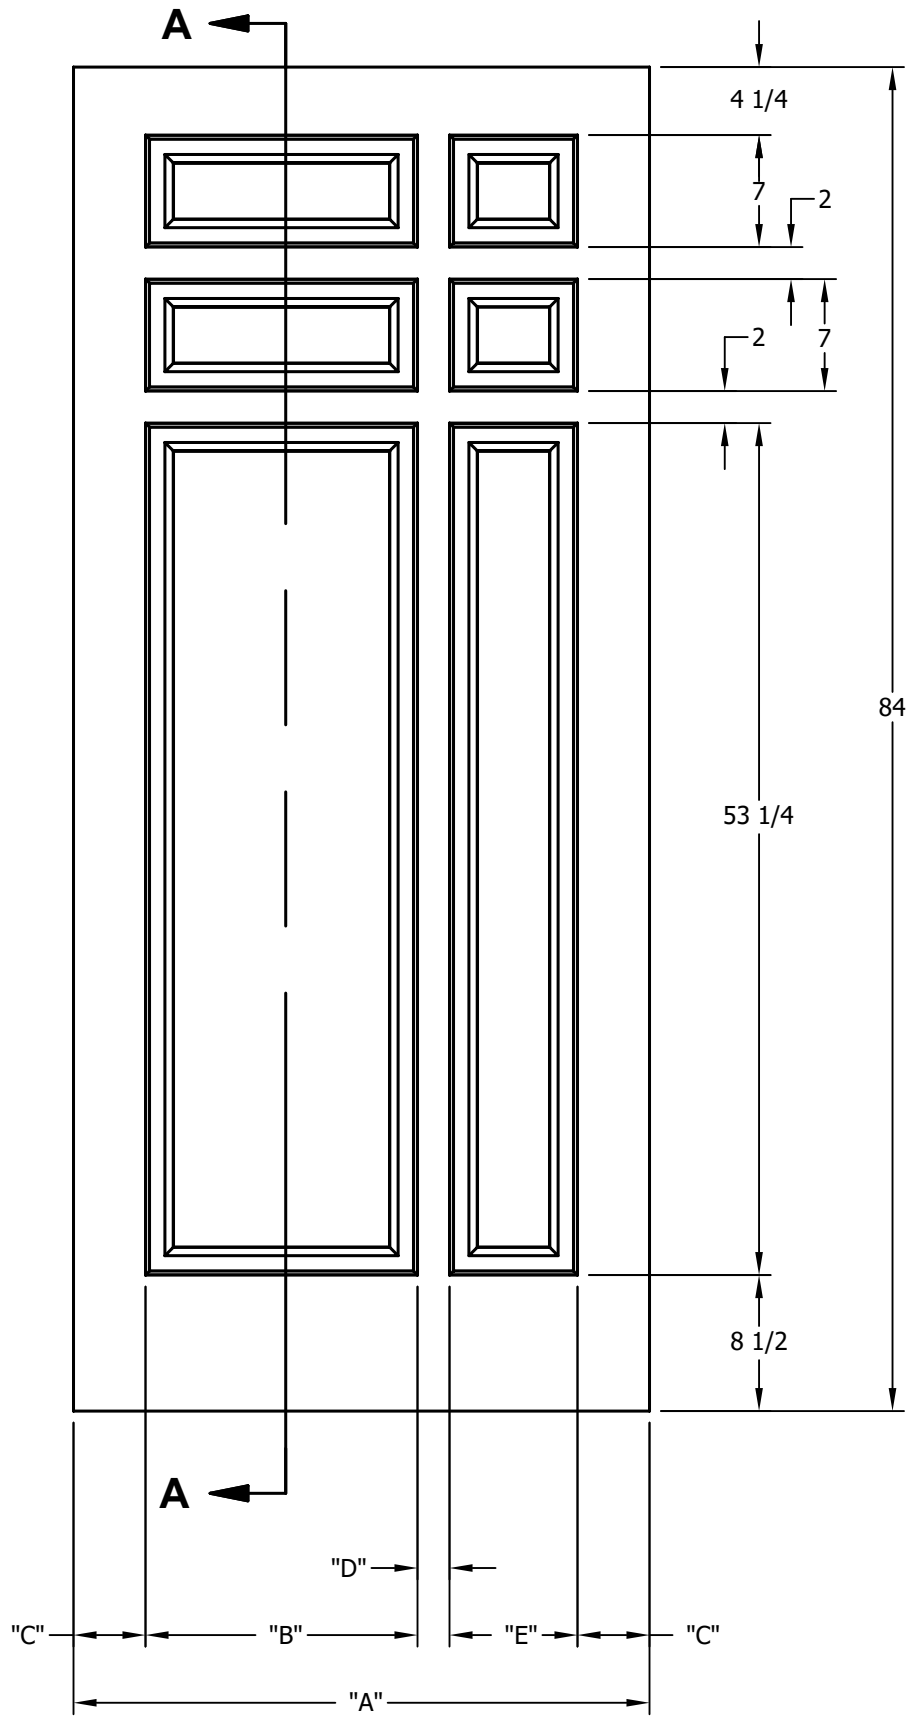

DIMENSION TABLE					
DOOR SIZE	"A"	"B"	"C"	"D"	"E"
2'-0" x 6'-8"	24"	7 1/2"	4 1/2"	2"	5 1/2"
2'-2" x 6'-8"	26"	9 1/2"	4 1/2"	2"	5 1/2"
2'-4" x 6'-8"	28"	10"	4 1/2"	2"	7"
2'-6" x 6'-8"	30"	11"	4 1/2"	2"	8"
2'-8" x 6'-8"	32"	13"	4 1/2"	2"	8"
2'-10" x 6'-8"	34"	15"	4 1/2"	2"	8"
3'-0" x 6'-8"	36"	17"	4 1/2"	2"	8"

CREATION DATE:	
REV. DATE: 01/01/2021	
TITLE:	CARVED INTERIOR DOOR
DESCRIPTION:	D 6110 6'-8"

DIMENSION TABLE					
DOOR SIZE	"A"	"B"	"C"	"D"	"E"
2'-0" x 7'-0"	24"	7 1/2"	4 1/2"	2"	5 1/2"
2'-2" x 7'-0"	26"	9 1/2"	4 1/2"	2"	5 1/2"
2'-4" x 7'-0"	28"	10"	4 1/2"	2"	7"
2'-6" x 7'-0"	30"	11"	4 1/2"	2"	8"
2'-8" x 7'-0"	32"	13"	4 1/2"	2"	8"
2'-10" x 7'-0"	34"	15"	4 1/2"	2"	8"
3'-0" x 7'-0"	36"	17"	4 1/2"	2"	8"

CREATION DATE:	
REV. DATE: 01/01/2021	
TITLE:	CARVED INTERIOR DOOR
DESCRIPTION:	D 6110 7'-0"