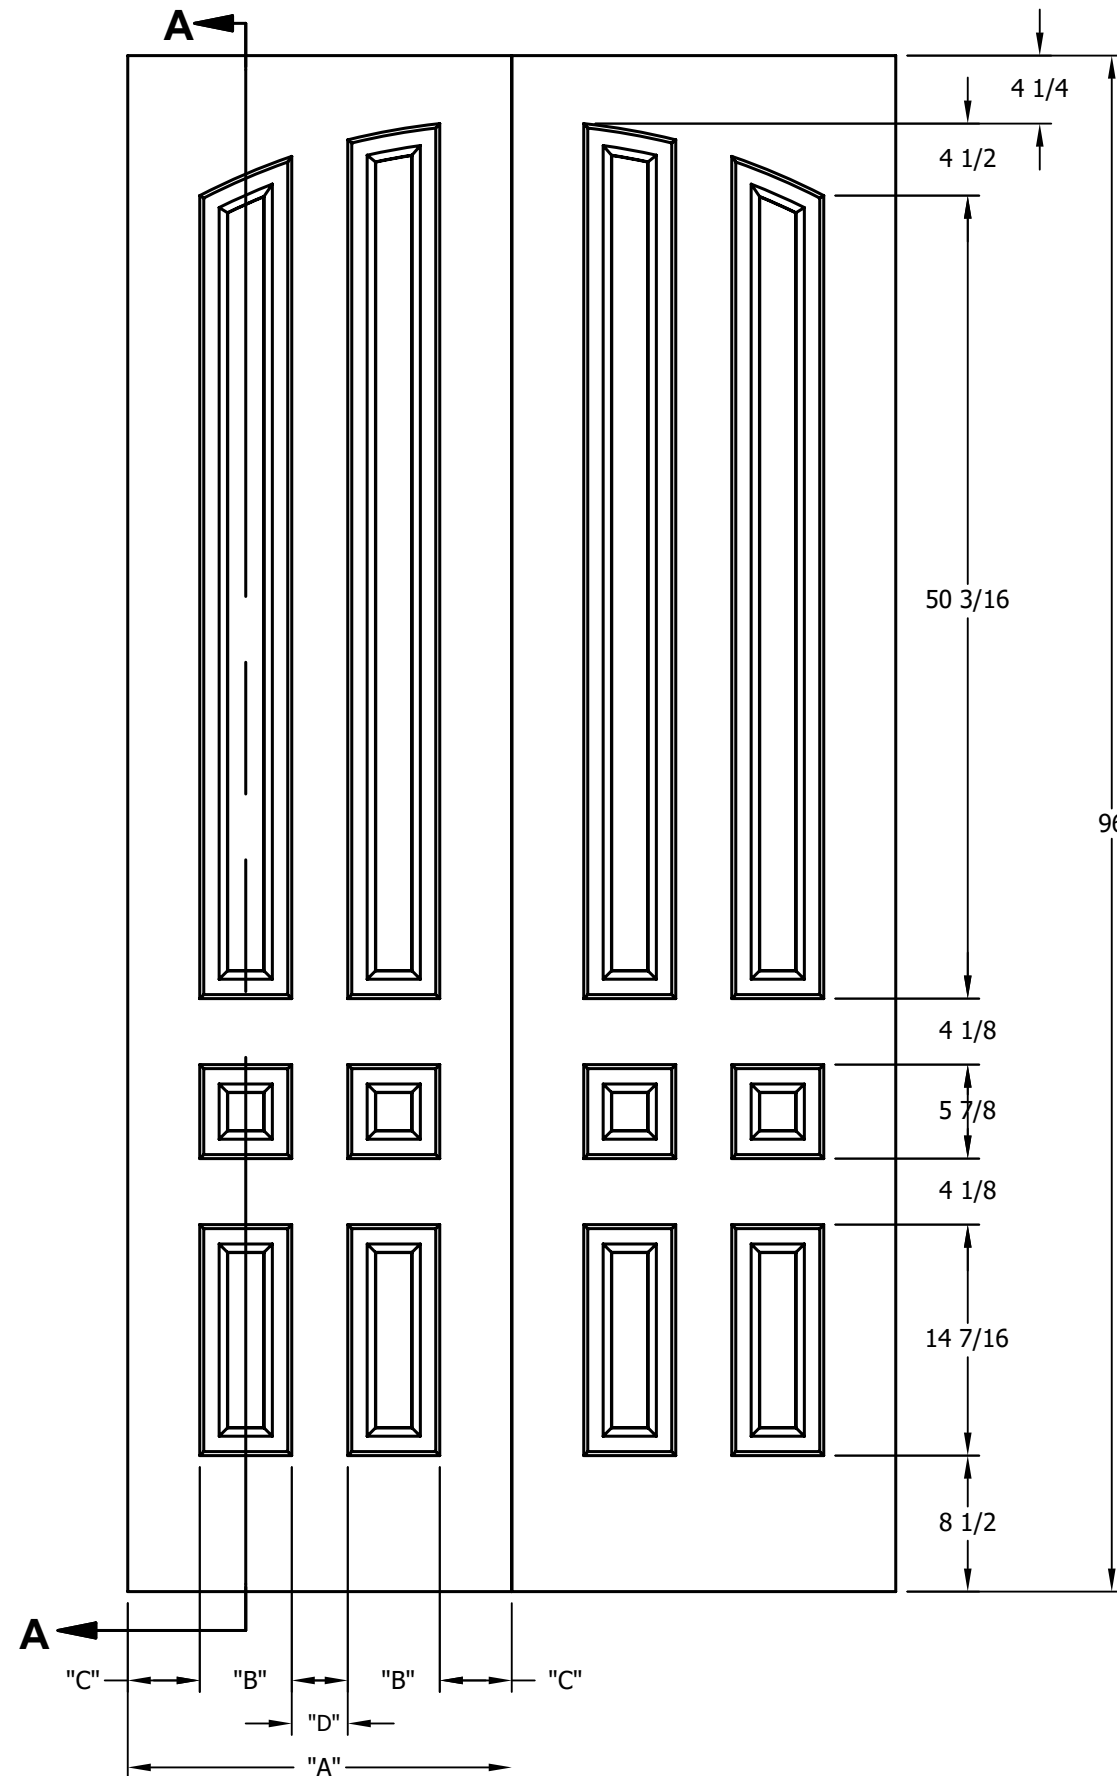

DIMENSION TABLE				
DOOR SIZE	"A"	"B"	"C"	"D"
4'-0" x 8'-0"	24"	5 3/4"	4 1/2"	3 1/2"
4'-4" x 8'-0"	26"	6 7/16"	4 1/2"	4 1/8"
4'-8" x 8'-0"	28"	7 7/16"	4 1/2"	4 1/8"
5'-0" x 8'-0"	30"	8 7/16"	4 1/2"	4 1/8"
5'-4" x 8'-0"	32"	9 7/16"	4 1/2"	4 1/8"
5'-8" x 8'-0"	34"	10 7/16"	4 1/2"	4 1/8"
6'-0" x 8'-0"	36"	11 7/16"	4 1/2"	4 1/8"

CREATION DATE:	<i>Darpet</i> doors & trim
REV. DATE: 01/01/2021	
TITLE:	CARVED INTERIOR DOOR
DESCRIPTION:	D 6100 COMMON CURVE 8'-0"