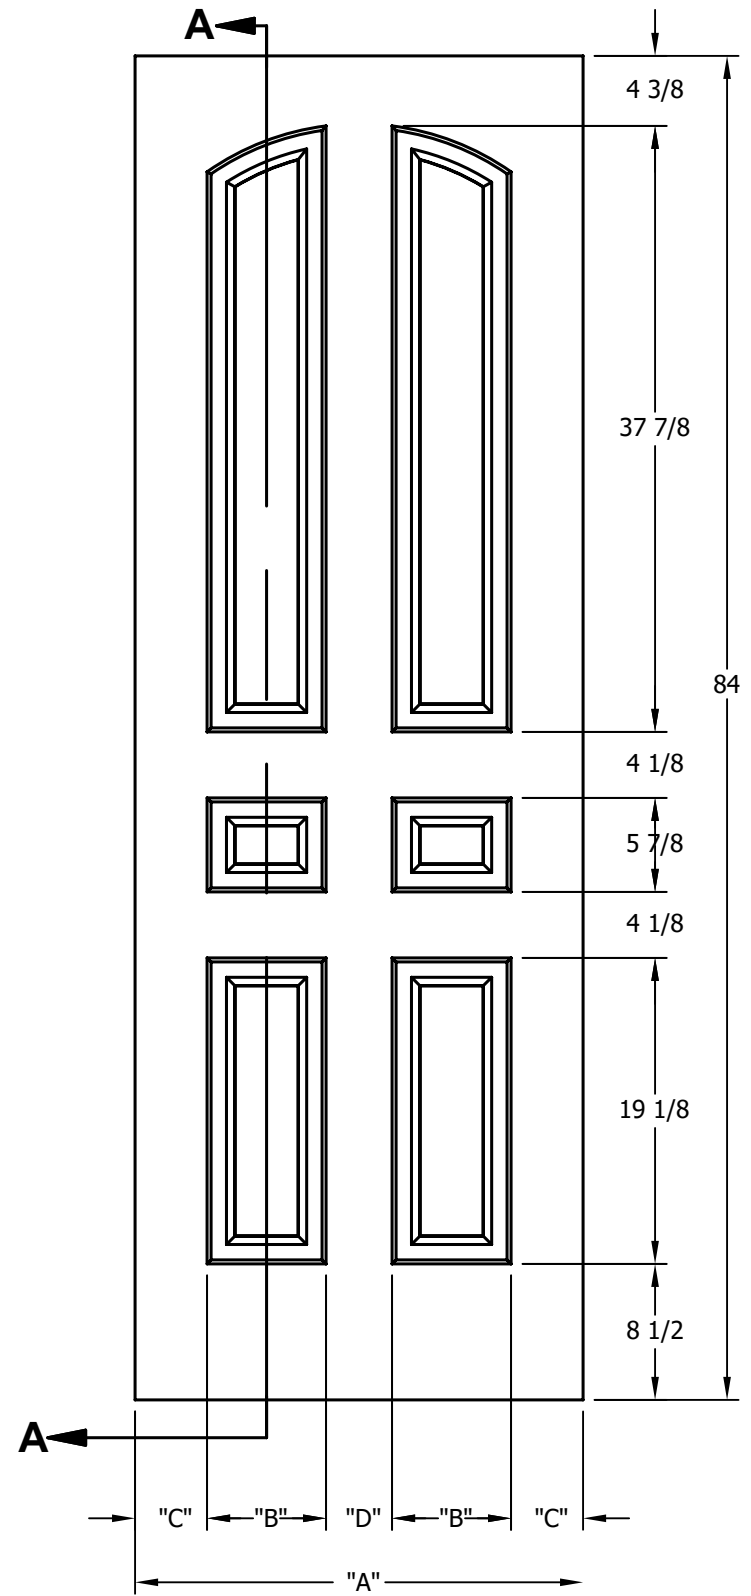

DIMENSION TABLE			
DOOR SIZE	"A"	"B"	"C"
1'-0" x 6'-8"	12"	6"	3"
1'-2" x 6'-8"	14"	7"	3 1/2"
1'-3" x 6'-8"	15"	8"	3 1/2"
1'-4" x 6'-8"	16"	9"	3 1/2"
1'-6" x 6'-8"	18"	9 3/4"	4 1/8"
1'-8" x 6'-8"	20"	11 3/4"	4 1/8"
1'-10" x 6'-8"	22"	13 3/4"	4 1/8"

DIMENSION TABLE				
DOOR SIZE	"A"	"B"	"C"	"D"
2'-0" x 6'-8"	24"	5 3/4"	4 1/2"	3 1/2"
2'-2" x 6'-8"	26"	6 7/16"	4 1/2"	4 1/8"
2'-4" x 6'-8"	28"	7 7/16"	4 1/2"	4 1/8"
2'-6" x 6'-8"	30"	8 7/16"	4 1/2"	4 1/8"
2'-8" x 6'-8"	32"	9 7/16"	4 1/2"	4 1/8"
2'-10" x 6'-8"	34"	10 7/16"	4 1/2"	4 1/8"
3'-0" x 6'-8"	36"	11 7/16"	4 1/2"	4 1/8"

CREATION DATE:	<i>Darpet</i> doors & trim
REV. DATE: 01/01/2021	
TITLE:	CARVED INTERIOR DOOR
DESCRIPTION:	D 6100 6'-8"

DIMENSION TABLE			
DOOR SIZE	"A"	"B"	"C"
1'-0" x 7'-0"	12"	6"	3"
1'-2" x 7'-0"	14"	7"	3 1/2"
1'-3" x 7'-0"	15"	8"	3 1/2"
1'-4" x 7'-0"	16"	9"	3 1/2"
1'-6" x 7'-0"	18"	9 3/4"	4 1/8"
1'-8" x 7'-0"	20"	11 3/4"	4 1/8"
1'-10" x 7'-0"	22"	13 3/4"	4 1/8"

DIMENSION TABLE				
DOOR SIZE	"A"	"B"	"C"	"D"
2'-0" x 7'-0"	24"	5 3/4"	4 1/2"	3 1/2"
2'-2" x 7'-0"	26"	6 7/16"	4 1/2"	4 1/8"
2'-4" x 7'-0"	28"	7 7/16"	4 1/2"	4 1/8"
2'-6" x 7'-0"	30"	8 7/16"	4 1/2"	4 1/8"
2'-8" x 7'-0"	32"	9 7/16"	4 1/2"	4 1/8"
2'-10" x 7'-0"	34"	10 7/16"	4 1/2"	4 1/8"
3'-0" x 7'-0"	36"	11 7/16"	4 1/2"	4 1/8"