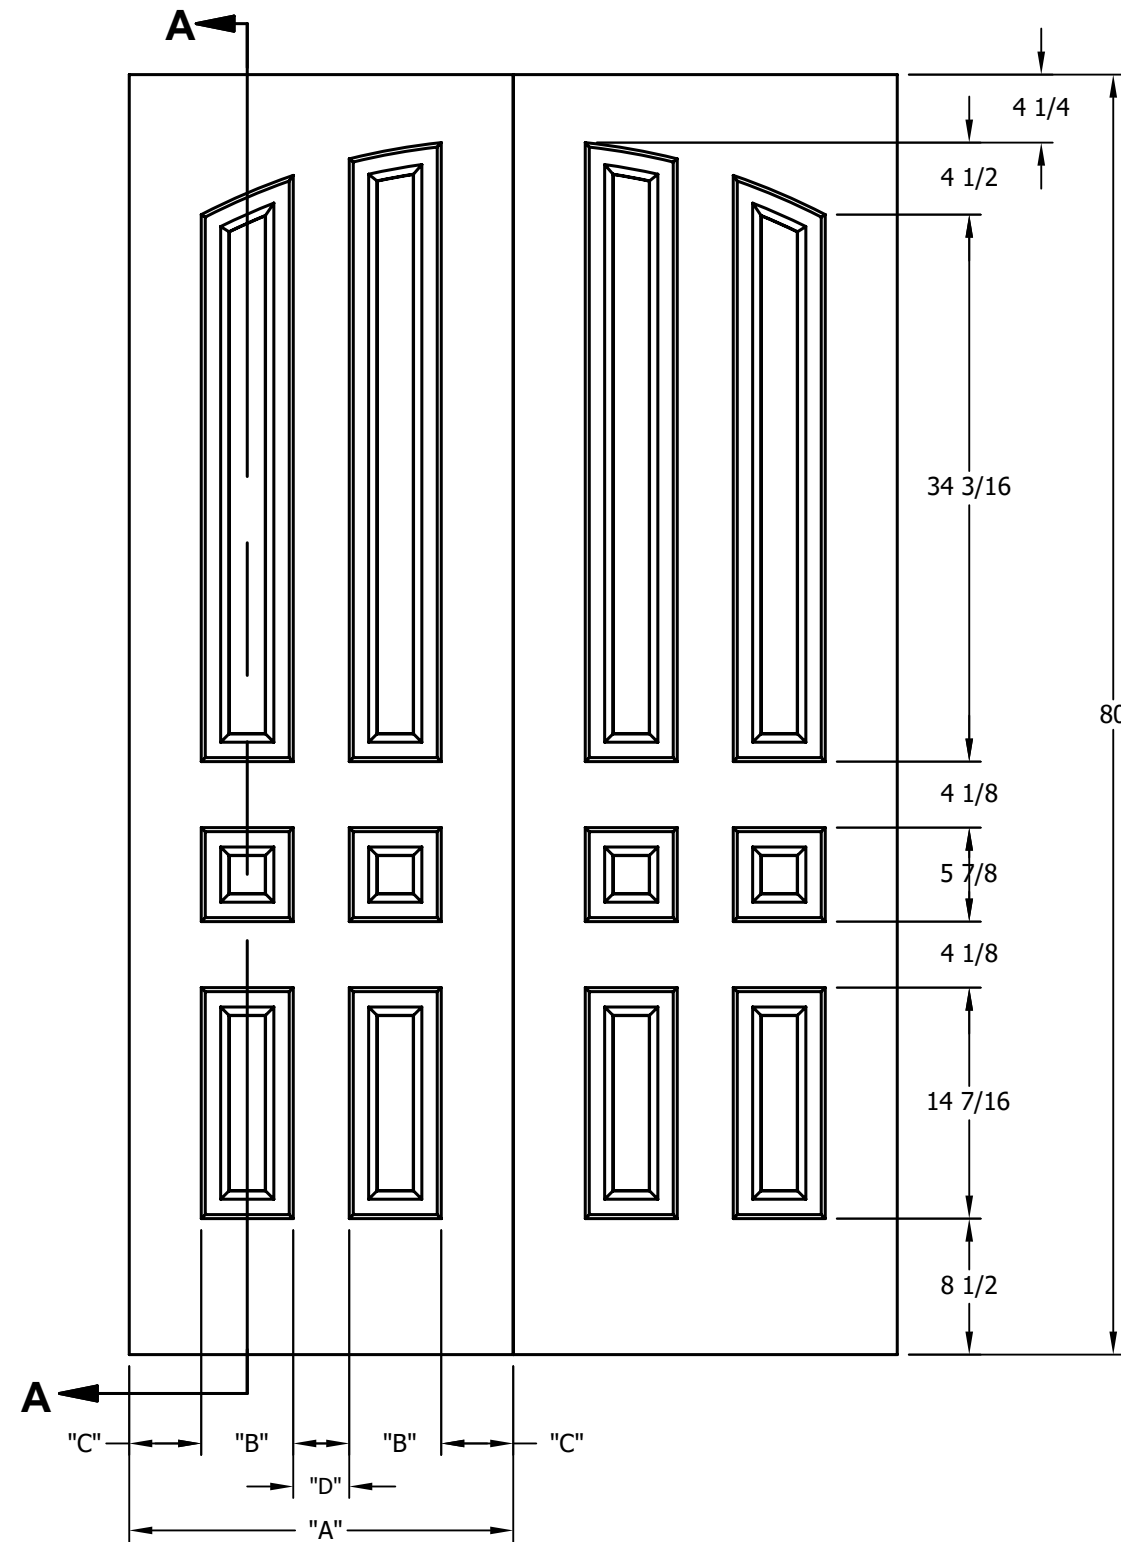

DIMENSION TABLE				
DOOR SIZE	"A"	"B"	"C"	"D"
2'-0" x 7'-0"	24"	5 3/4"	4 1/2"	3 1/2"
2'-2" x 7'-0"	26"	6 7/16"	4 1/2"	4 1/8"
2'-4" x 7'-0"	28"	7 7/16"	4 1/2"	4 1/8"
2'-6" x 7'-0"	30"	8 7/16"	4 1/2"	4 1/8"
2'-8" x 7'-0"	32"	9 7/16"	4 1/2"	4 1/8"
2'-10" x 7'-0"	34"	10 7/16"	4 1/2"	4 1/8"
3'-0" x 7'-0"	36"	11 7/16"	4 1/2"	4 1/8"

CREATION DATE:	<i>Darpet</i> doors & trim
REV. DATE: 01/01/2021	
TITLE:	CARVED INTERIOR DOOR
DESCRIPTION:	D 6100 7'-0"

DIMENSION TABLE			
DOOR SIZE	"A"	"B"	"C"
1'-0" x 8'-0"	12"	6"	3"
1'-2" x 8'-0"	14"	7"	3 1/2"
1'-3" x 8'-0"	15"	8"	3 1/2"
1'-4" x 8'-0"	16"	9"	3 1/2"
1'-6" x 8'-0"	18"	9 3/4"	4 1/8"
1'-8" x 8'-0"	20"	11 3/4"	4 1/8"
1'-10" x 8'-0"	22"	13 3/4"	4 1/8"

DIMENSION TABLE				
DOOR SIZE	"A"	"B"	"C"	"D"
2'-0" x 8'-0"	24"	5 3/4"	4 1/2"	3 1/2"
2'-2" x 8'-0"	26"	6 7/16"	4 1/2"	4 1/8"
2'-4" x 8'-0"	28"	7 7/16"	4 1/2"	4 1/8"
2'-6" x 8'-0"	30"	8 7/16"	4 1/2"	4 1/8"
2'-8" x 8'-0"	32"	9 7/16"	4 1/2"	4 1/8"
2'-10" x 8'-0"	34"	10 7/16"	4 1/2"	4 1/8"
3'-0" x 8'-0"	36"	11 7/16"	4 1/2"	4 1/8"

CREATION DATE:	<i>Darpet</i> doors & trim
REV. DATE: 01/01/2021	
TITLE:	CARVED INTERIOR DOOR
DESCRIPTION:	D 6100 8'-0"

DIMENSION TABLE				
DOOR SIZE	"A"	"B"	"C"	"D"
4'-0" x 6'-8"	24"	5 3/4"	4 1/2"	3 1/2"
4'-4" x 6'-8"	26"	6 7/16"	4 1/2"	4 1/8"
4'-8" x 6'-8"	28"	7 7/16"	4 1/2"	4 1/8"
5'-0" x 6'-8"	30"	8 7/16"	4 1/2"	4 1/8"
5'-4" x 6'-8"	32"	9 7/16"	4 1/2"	4 1/8"
5'-8" x 6'-8"	34"	10 7/16"	4 1/2"	4 1/8"
6'-0" x 6'-8"	36"	11 7/16"	4 1/2"	4 1/8"