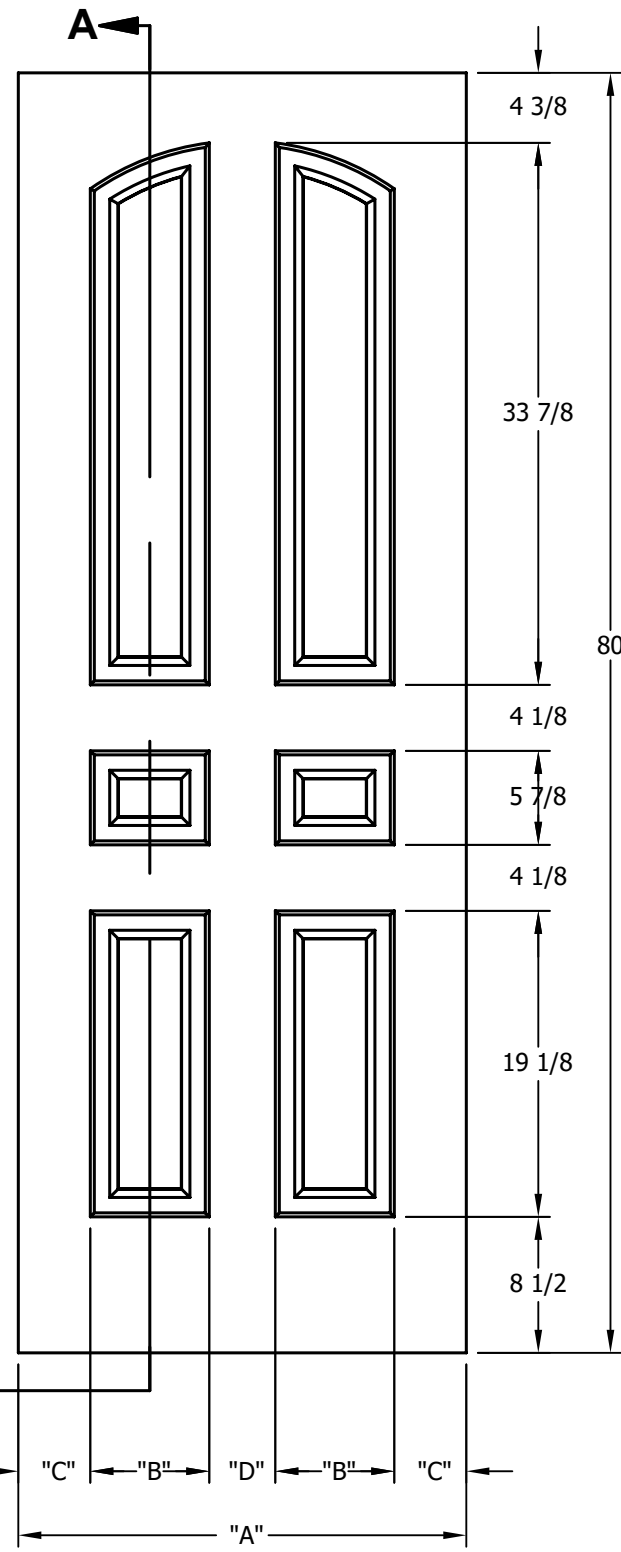

DIMENSION TABLE			
DOOR SIZE	"A"	"B"	"C"
1'-0" x 6'-8"	12"	6"	3"
1'-2" x 6'-8"	14"	7"	3 1/2"
1'-3" x 6'-8"	15"	8"	3 1/2"
1'-4" x 6'-8"	16"	9"	3 1/2"
1'-6" x 6'-8"	18"	9 3/4"	4 1/8"
1'-8" x 6'-8"	20"	11 3/4"	4 1/8"
1'-10" x 6'-8"	22"	13 3/4"	4 1/8"

DIMENSION TABLE				
DOOR SIZE	"A"	"B"	"C"	"D"
2'-0" x 6'-8"	24"	5 3/4"	4 1/2"	3 1/2"
2'-2" x 6'-8"	26"	6 7/16"	4 1/2"	4 1/8"
2'-4" x 6'-8"	28"	7 7/16"	4 1/2"	4 1/8"
2'-6" x 6'-8"	30"	8 7/16"	4 1/2"	4 1/8"
2'-8" x 6'-8"	32"	9 7/16"	4 1/2"	4 1/8"
2'-10" x 6'-8"	34"	10 7/16"	4 1/2"	4 1/8"
3'-0" x 6'-8"	36"	11 7/16"	4 1/2"	4 1/8"

CREATION DATE:	<i>Darpet</i> doors & trim
REV. DATE: 01/01/2021	
TITLE:	CARVED INTERIOR DOOR
DESCRIPTION:	D 6100 6'-8"

DIMENSION TABLE			
DOOR SIZE	"A"	"B"	"C"
1'-0" x 7'-0"	12"	6"	3"
1'-2" x 7'-0"	14"	7"	3 1/2"
1'-3" x 7'-0"	15"	8"	3 1/2"
1'-4" x 7'-0"	16"	9"	3 1/2"
1'-6" x 7'-0"	18"	9 3/4"	4 1/8"
1'-8" x 7'-0"	20"	11 3/4"	4 1/8"
1'-10" x 7'-0"	22"	13 3/4"	4 1/8"

DIMENSION TABLE				
DOOR SIZE	"A"	"B"	"C"	"D"
2'-0" x 7'-0"	24"	5 3/4"	4 1/2"	3 1/2"
2'-2" x 7'-0"	26"	6 7/16"	4 1/2"	4 1/8"
2'-4" x 7'-0"	28"	7 7/16"	4 1/2"	4 1/8"
2'-6" x 7'-0"	30"	8 7/16"	4 1/2"	4 1/8"
2'-8" x 7'-0"	32"	9 7/16"	4 1/2"	4 1/8"
2'-10" x 7'-0"	34"	10 7/16"	4 1/2"	4 1/8"
3'-0" x 7'-0"	36"	11 7/16"	4 1/2"	4 1/8"