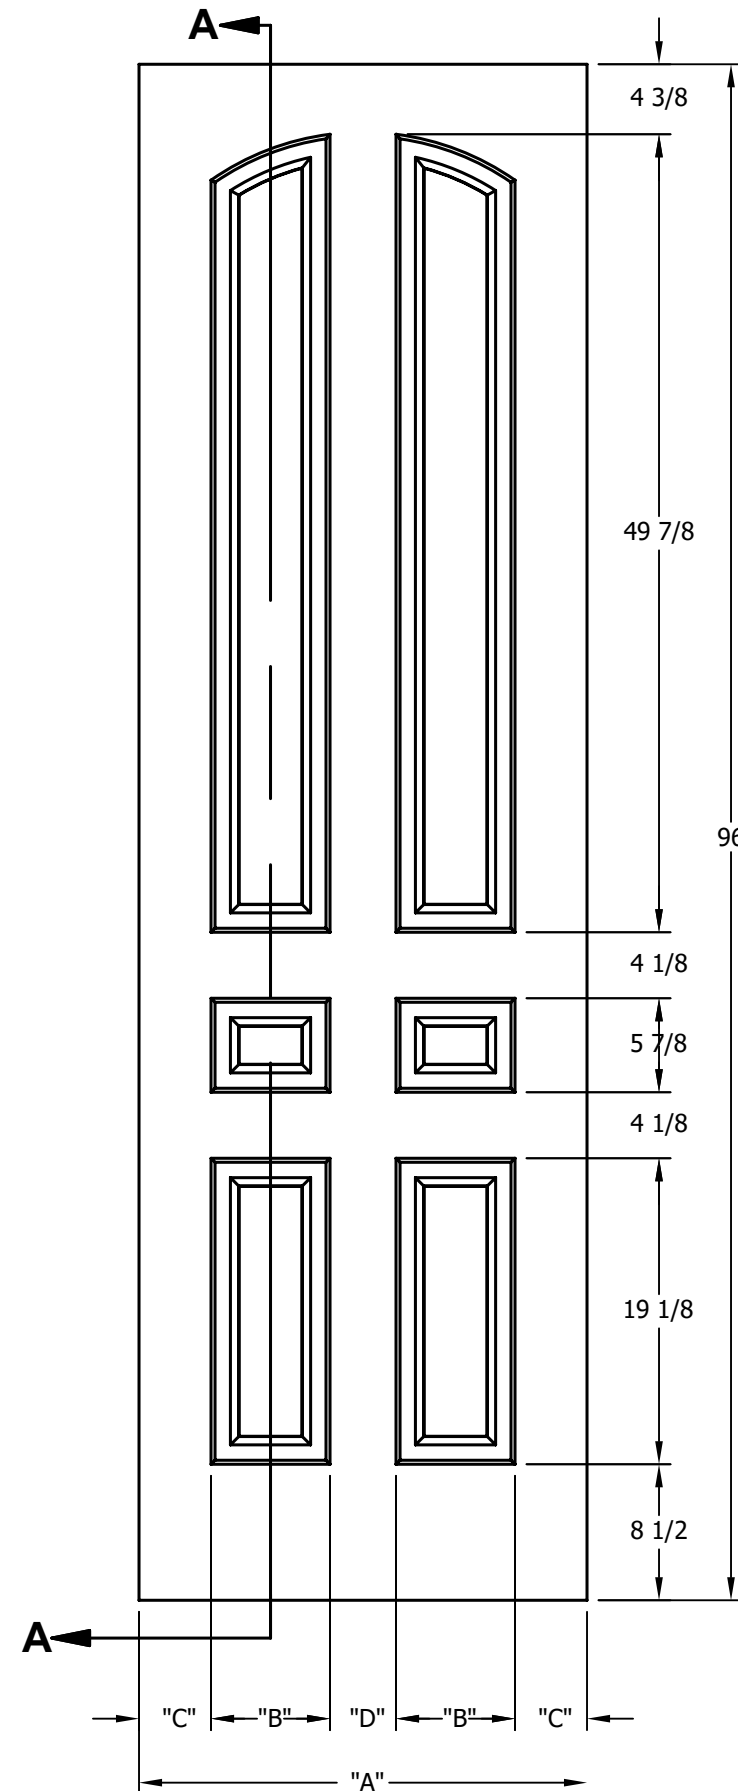

DIMENSION TABLE				
DOOR SIZE	"A"	"B"	"C"	"D"
2'-0" x 8'-0"	24"	5 3/4"	4 1/2"	3 1/2"
2'-2" x 8'-0"	26"	6 7/16"	4 1/2"	4 1/8"
2'-4" x 8'-0"	28"	7 7/16"	4 1/2"	4 1/8"
2'-6" x 8'-0"	30"	8 7/16"	4 1/2"	4 1/8"
2'-8" x 8'-0"	32"	9 7/16"	4 1/2"	4 1/8"
2'-10" x 8'-0"	34"	10 7/16"	4 1/2"	4 1/8"
3'-0" x 8'-0"	36"	11 7/16"	4 1/2"	4 1/8"

CREATION DATE:	<i>Darpet</i> doors & trim
REV. DATE: 01/01/2021	
TITLE:	CARVED INTERIOR DOOR
DESCRIPTION:	D 6100 8'-0"