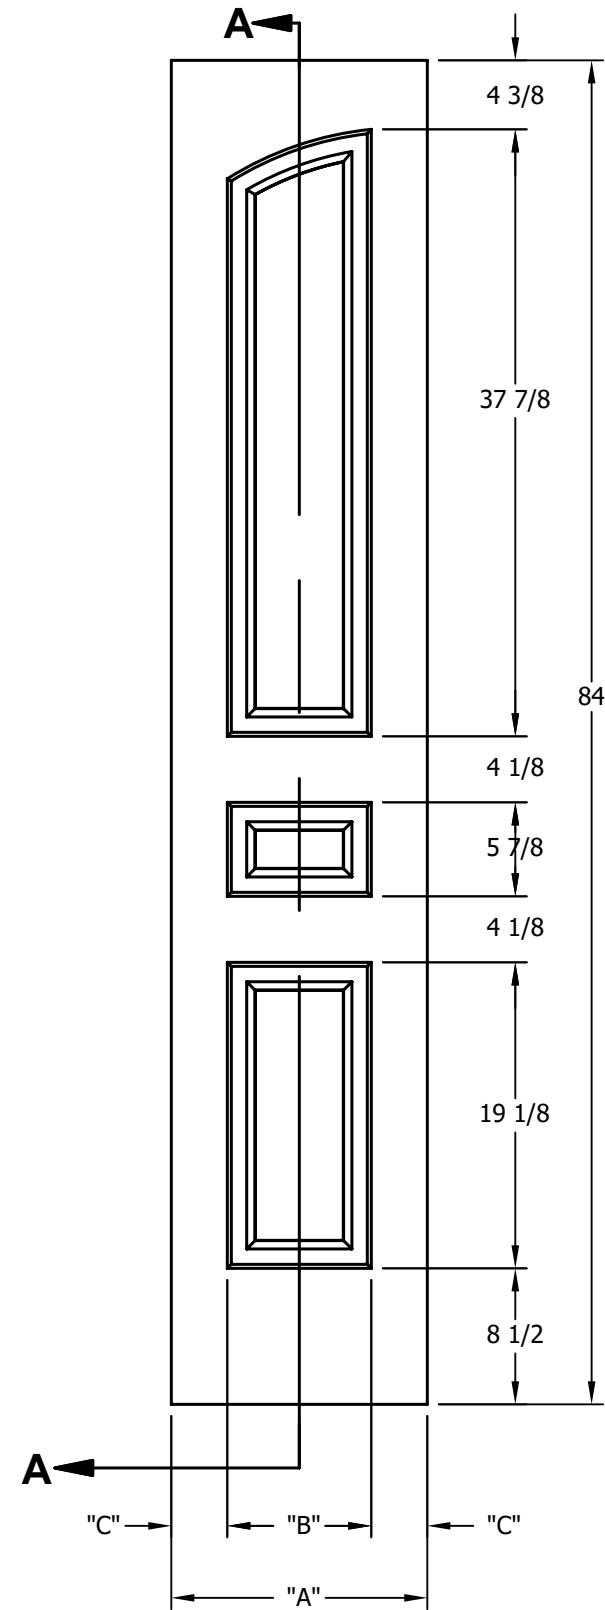

DIMENSION TABLE			
DOOR SIZE	"A"	"B"	"C"
1'-0" x 6'-8"	12"	6"	3"
1'-2" x 6'-8"	14"	7"	3 1/2"
1'-3" x 6'-8"	15"	8"	3 1/2"
1'-4" x 6'-8"	16"	9"	3 1/2"
1'-6" x 6'-8"	18"	9 3/4"	4 1/8"
1'-8" x 6'-8"	20"	11 3/4"	4 1/8"
1'-10" x 6'-8"	22"	13 3/4"	4 1/8"

DIMENSION TABLE				
DOOR SIZE	"A"	"B"	"C"	"D"
2'-0" x 6'-8"	24"	5 3/4"	4 1/2"	3 1/2"
2'-2" x 6'-8"	26"	6 7/16"	4 1/2"	4 1/8"
2'-4" x 6'-8"	28"	7 7/16"	4 1/2"	4 1/8"
2'-6" x 6'-8"	30"	8 7/16"	4 1/2"	4 1/8"
2'-8" x 6'-8"	32"	9 7/16"	4 1/2"	4 1/8"
2'-10" x 6'-8"	34"	10 7/16"	4 1/2"	4 1/8"
3'-0" x 6'-8"	36"	11 7/16"	4 1/2"	4 1/8"

CREATION DATE:	<i>Darpet</i> doors & trim
REV. DATE: 01/01/2021	
TITLE:	CARVED INTERIOR DOOR
DESCRIPTION:	D 6100 6'-8"

DIMENSION TABLE			
DOOR SIZE	"A"	"B"	"C"
1'-0" x 7'-0"	12"	6"	3"
1'-2" x 7'-0"	14"	7"	3 1/2"
1'-3" x 7'-0"	15"	8"	3 1/2"
1'-4" x 7'-0"	16"	9"	3 1/2"
1'-6" x 7'-0"	18"	9 3/4"	4 1/8"
1'-8" x 7'-0"	20"	11 3/4"	4 1/8"
1'-10" x 7'-0"	22"	13 3/4"	4 1/8"

DIMENSION TABLE				
DOOR SIZE	"A"	"B"	"C"	"D"
2'-0" x 7'-0"	24"	5 3/4"	4 1/2"	3 1/2"
2'-2" x 7'-0"	26"	6 7/16"	4 1/2"	4 1/8"
2'-4" x 7'-0"	28"	7 7/16"	4 1/2"	4 1/8"
2'-6" x 7'-0"	30"	8 7/16"	4 1/2"	4 1/8"
2'-8" x 7'-0"	32"	9 7/16"	4 1/2"	4 1/8"
2'-10" x 7'-0"	34"	10 7/16"	4 1/2"	4 1/8"
3'-0" x 7'-0"	36"	11 7/16"	4 1/2"	4 1/8"