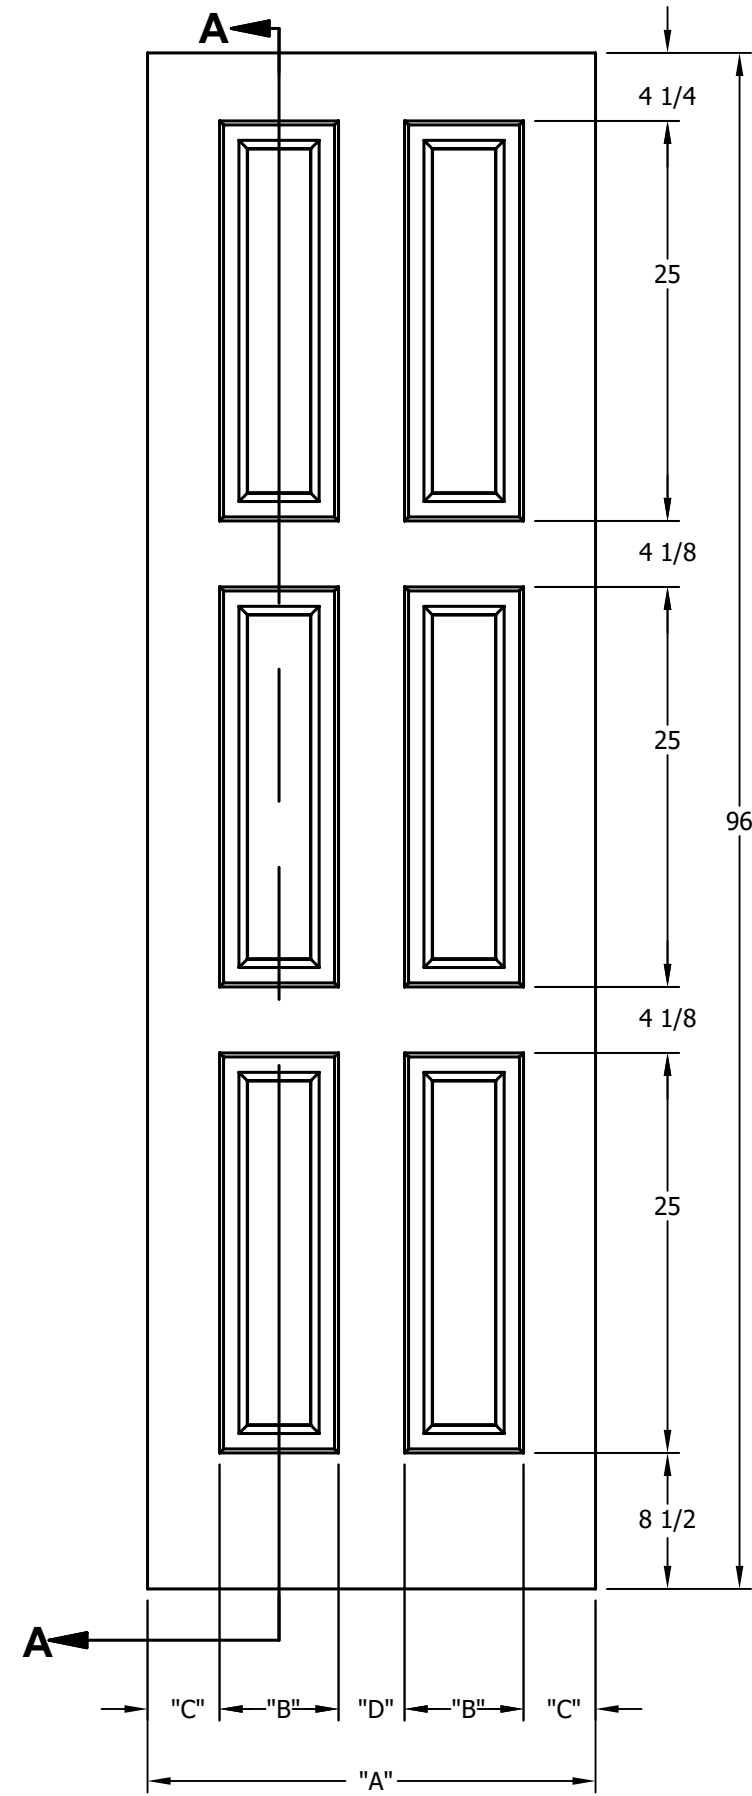

DIMENSION TABLE				
DOOR SIZE	"A"	"B"	"C"	"D"
2'-0" x 8'-0"	24"	5 7/16"	4 1/2"	4 1/8"
2'-2" x 8'-0"	26"	6 7/16"	4 1/2"	4 1/8"
2'-4" x 8'-0"	28"	7 7/16"	4 1/2"	4 1/8"
2'-6" x 8'-0"	30"	8 7/16"	4 1/2"	4 1/8"
2'-8" x 8'-0"	32"	9 7/16"	4 1/2"	4 1/8"
2'-10" x 8'-0"	34"	10 7/16"	4 1/2"	4 1/8"
3'-0" x 8'-0"	36"	11 7/16"	4 1/2"	4 1/8"

CREATION DATE:	<i>Darpet</i> doors & trim
REV. DATE: 01/01/2021	
TITLE:	CARVED INTERIOR DOOR
DESCRIPTION:	D 6080 8'-0"