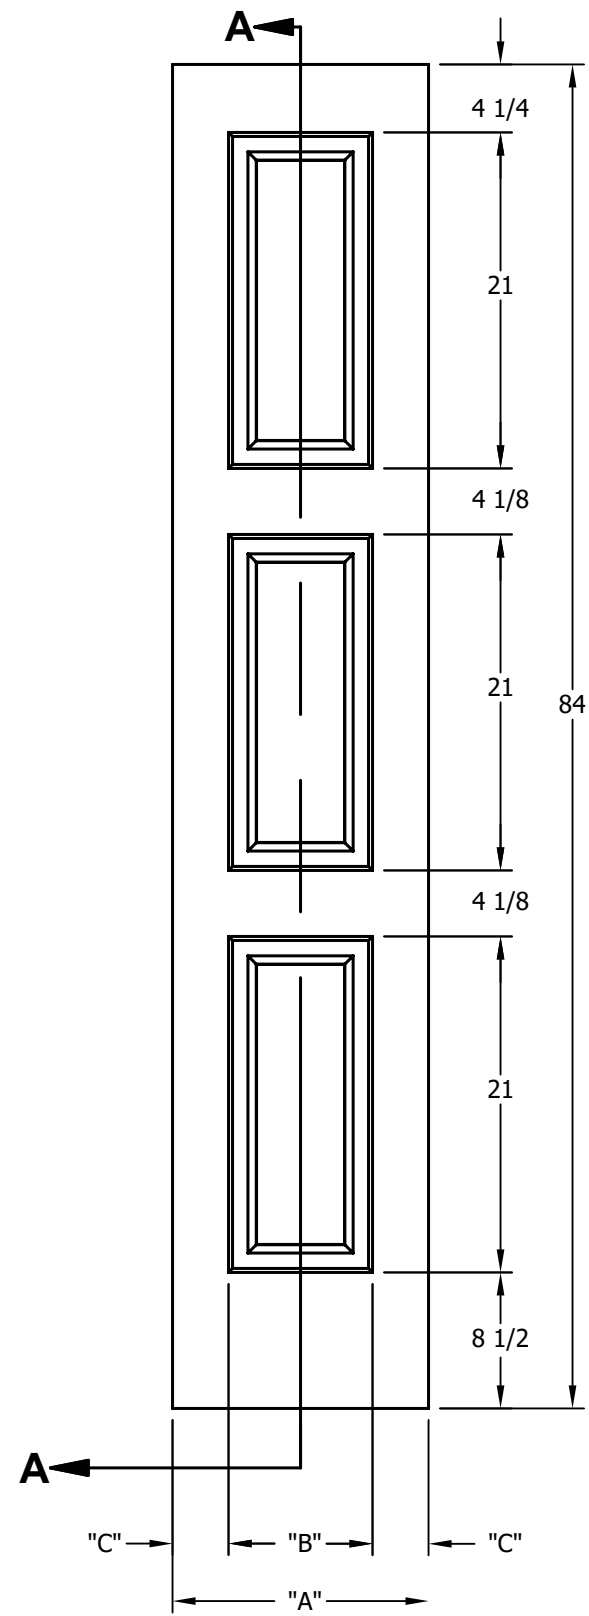

DIMENSION TABLE			
DOOR SIZE	"A"	"B"	"C"
1'-0" x 6'-8"	12"	6"	3"
1'-2" x 6'-8"	14"	7"	3 1/2"
1'-3" x 6'-8"	15"	8"	3 1/2"
1'-4" x 6'-8"	16"	9"	3 1/2"
1'-6" x 6'-8"	18"	9 3/4"	4 1/8"
1'-8" x 6'-8"	20"	11 3/4"	4 1/8"
1'-10" x 6'-8"	22"	13 3/4"	4 1/8"

DIMENSION TABLE				
DOOR SIZE	"A"	"B"	"C"	"D"
2'-0" x 6'-8"	24"	5 7/16"	4 1/2"	4 1/8"
2'-2" x 6'-8"	26"	6 7/16"	4 1/2"	4 1/8"
2'-4" x 6'-8"	28"	7 7/16"	4 1/2"	4 1/8"
2'-6" x 6'-8"	30"	8 7/16"	4 1/2"	4 1/8"
2'-8" x 6'-8"	32"	9 7/16"	4 1/2"	4 1/8"
2'-10" x 6'-8"	34"	10 7/16"	4 1/2"	4 1/8"
3'-0" x 6'-8"	36"	11 7/16"	4 1/2"	4 1/8"

CREATION DATE:	<i>Darpet</i> doors & trim
REV. DATE: 01/01/2021	
TITLE:	CARVED INTERIOR DOOR
DESCRIPTION:	D 6080 6'-8"

DIMENSION TABLE			
DOOR SIZE	"A"	"B"	"C"
1'-0" x 7'-0"	12"	6"	3"
1'-2" x 7'-0"	14"	7"	3 1/2"
1'-3" x 7'-0"	15"	8"	3 1/2"
1'-4" x 7'-0"	16"	9"	3 1/2"
1'-6" x 7'-0"	18"	9 3/4"	4 1/8"
1'-8" x 7'-0"	20"	11 3/4"	4 1/8"
1'-10" x 7'-0"	22"	13 3/4"	4 1/8"

DIMENSION TABLE				
DOOR SIZE	"A"	"B"	"C"	"D"
2'-0" x 7'-0"	24"	5 7/16"	4 1/2"	4 1/8"
2'-2" x 7'-0"	26"	6 7/16"	4 1/2"	4 1/8"
2'-4" x 7'-0"	28"	7 7/16"	4 1/2"	4 1/8"
2'-6" x 7'-0"	30"	8 7/16"	4 1/2"	4 1/8"
2'-8" x 7'-0"	32"	9 7/16"	4 1/2"	4 1/8"
2'-10" x 7'-0"	34"	10 7/16"	4 1/2"	4 1/8"
3'-0" x 7'-0"	36"	11 7/16"	4 1/2"	4 1/8"