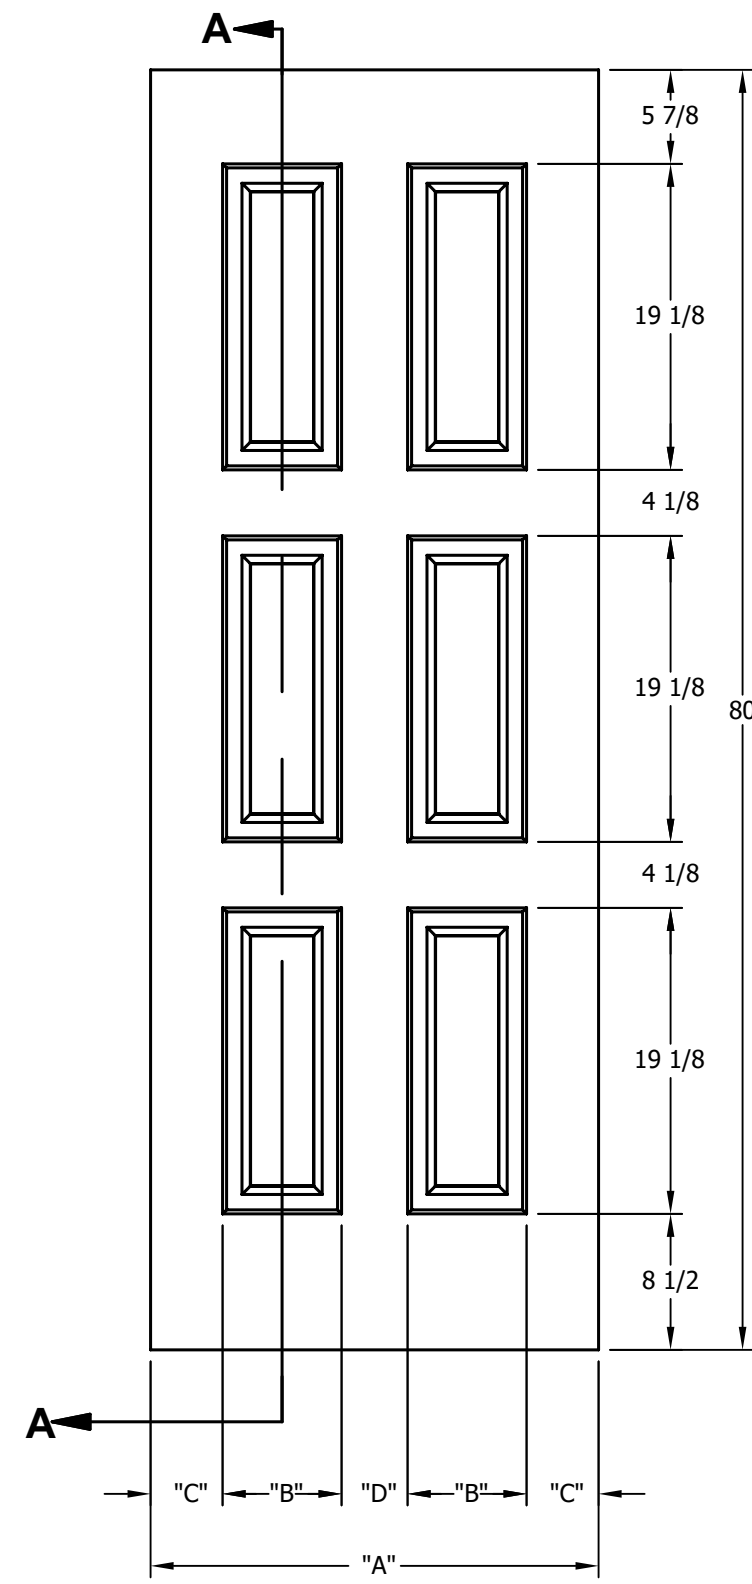

DIMENSION TABLE			
DOOR SIZE	"A"	"B"	"C"
1'-0" x 6'-8"	12"	6"	3"
1'-2" x 6'-8"	14"	7"	3 1/2"
1'-3" x 6'-8"	15"	8"	3 1/2"
1'-4" x 6'-8"	16"	9"	3 1/2"
1'-6" x 6'-8"	18"	9 3/4"	4 1/8"
1'-8" x 6'-8"	20"	11 3/4"	4 1/8"
1'-10" x 6'-8"	22"	13 3/4"	4 1/8"

DIMENSION TABLE				
DOOR SIZE	"A"	"B"	"C"	"D"
2'-0" x 6'-8"	24"	5 7/16"	4 1/2"	4 1/8"
2'-2" x 6'-8"	26"	6 7/16"	4 1/2"	4 1/8"
2'-4" x 6'-8"	28"	7 7/16"	4 1/2"	4 1/8"
2'-6" x 6'-8"	30"	8 7/16"	4 1/2"	4 1/8"
2'-8" x 6'-8"	32"	9 7/16"	4 1/2"	4 1/8"
2'-10" x 6'-8"	34"	10 7/16"	4 1/2"	4 1/8"
3'-0" x 6'-8"	36"	11 7/16"	4 1/2"	4 1/8"

CREATION DATE:	<i>Darpet</i> doors & trim
REV. DATE: 01/01/2021	
TITLE:	CARVED INTERIOR DOOR
DESCRIPTION:	D 6080 6'-8"

DIMENSION TABLE			
DOOR SIZE	"A"	"B"	"C"
1'-0" x 7'-0"	12"	6"	3"
1'-2" x 7'-0"	14"	7"	3 1/2"
1'-3" x 7'-0"	15"	8"	3 1/2"
1'-4" x 7'-0"	16"	9"	3 1/2"
1'-6" x 7'-0"	18"	9 3/4"	4 1/8"
1'-8" x 7'-0"	20"	11 3/4"	4 1/8"
1'-10" x 7'-0"	22"	13 3/4"	4 1/8"

DIMENSION TABLE				
DOOR SIZE	"A"	"B"	"C"	"D"
2'-0" x 7'-0"	24"	5 7/16"	4 1/2"	4 1/8"
2'-2" x 7'-0"	26"	6 7/16"	4 1/2"	4 1/8"
2'-4" x 7'-0"	28"	7 7/16"	4 1/2"	4 1/8"
2'-6" x 7'-0"	30"	8 7/16"	4 1/2"	4 1/8"
2'-8" x 7'-0"	32"	9 7/16"	4 1/2"	4 1/8"
2'-10" x 7'-0"	34"	10 7/16"	4 1/2"	4 1/8"
3'-0" x 7'-0"	36"	11 7/16"	4 1/2"	4 1/8"