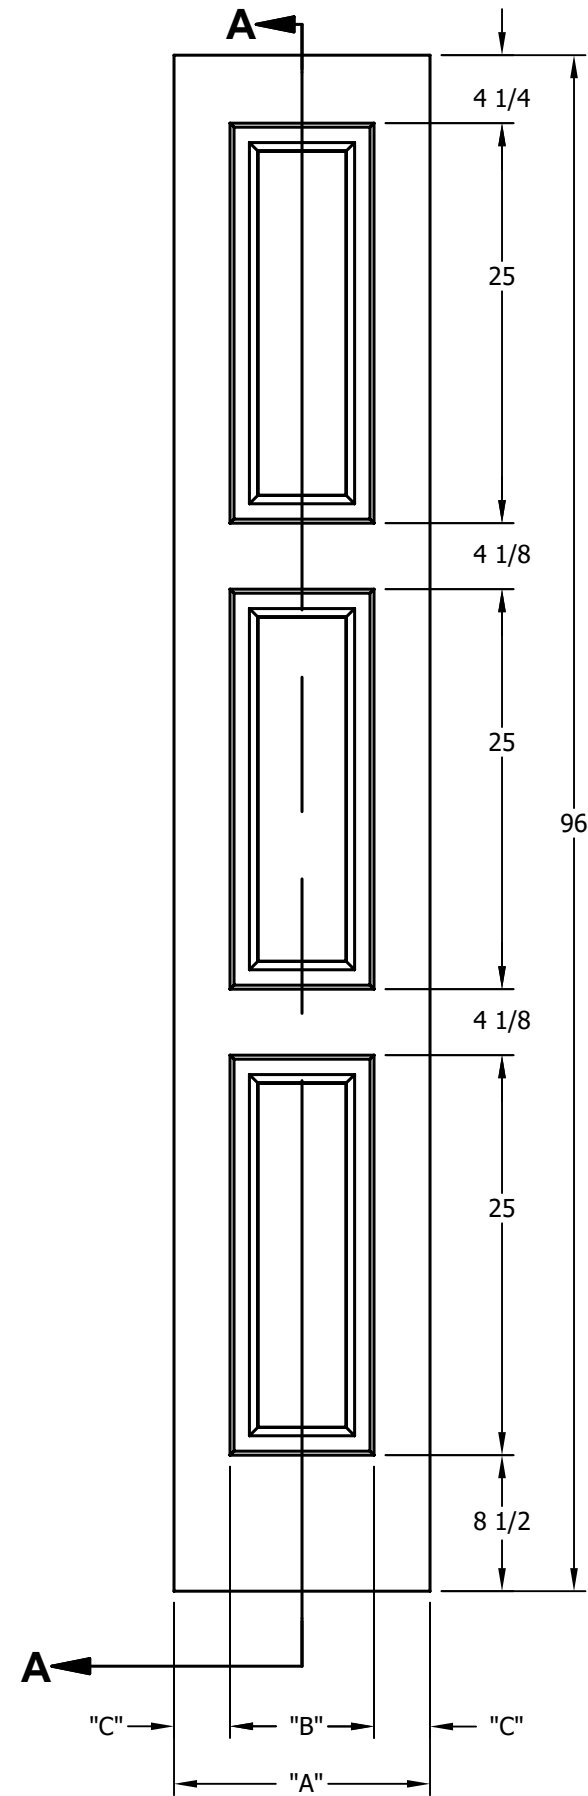

DIMENSION TABLE			
DOOR SIZE	"A"	"B"	"C"
1'-0" x 8'-0"	12"	6"	3"
1'-2" x 8'-0"	14"	7"	3 1/2"
1'-3" x 8'-0"	15"	8"	3 1/2"
1'-4" x 8'-0"	16"	9"	3 1/2"
1'-6" x 8'-0"	18"	9 3/4"	4 1/8"
1'-8" x 8'-0"	20"	11 3/4"	4 1/8"
1'-10" x 8'-0"	22"	13 3/4"	4 1/8"