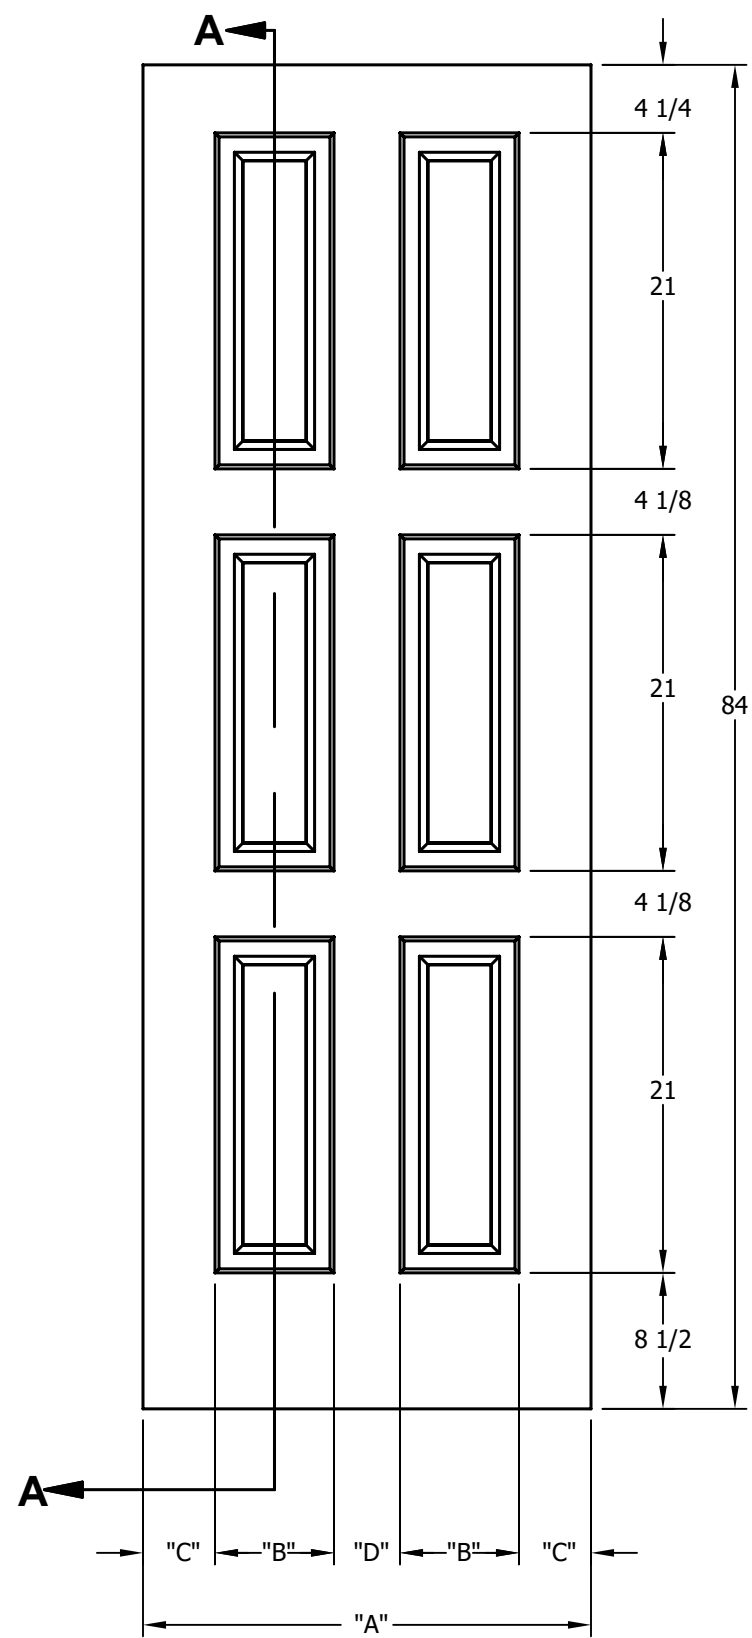

DIMENSION TABLE			
DOOR SIZE	"A"	"B"	"C"
1'-0" x 6'-8"	12"	6"	3"
1'-2" x 6'-8"	14"	7"	3 1/2"
1'-3" x 6'-8"	15"	8"	3 1/2"
1'-4" x 6'-8"	16"	9"	3 1/2"
1'-6" x 6'-8"	18"	9 3/4"	4 1/8"
1'-8" x 6'-8"	20"	11 3/4"	4 1/8"
1'-10" x 6'-8"	22"	13 3/4"	4 1/8"

DIMENSION TABLE				
DOOR SIZE	"A"	"B"	"C"	"D"
2'-0" x 6'-8"	24"	5 7/16"	4 1/2"	4 1/8"
2'-2" x 6'-8"	26"	6 7/16"	4 1/2"	4 1/8"
2'-4" x 6'-8"	28"	7 7/16"	4 1/2"	4 1/8"
2'-6" x 6'-8"	30"	8 7/16"	4 1/2"	4 1/8"
2'-8" x 6'-8"	32"	9 7/16"	4 1/2"	4 1/8"
2'-10" x 6'-8"	34"	10 7/16"	4 1/2"	4 1/8"
3'-0" x 6'-8"	36"	11 7/16"	4 1/2"	4 1/8"

CREATION DATE:	<i>Darpet</i> doors & trim
REV. DATE: 01/01/2021	
TITLE:	CARVED INTERIOR DOOR
DESCRIPTION:	D 6080 6'-8"

DIMENSION TABLE			
DOOR SIZE	"A"	"B"	"C"
1'-0" x 7'-0"	12"	6"	3"
1'-2" x 7'-0"	14"	7"	3 1/2"
1'-3" x 7'-0"	15"	8"	3 1/2"
1'-4" x 7'-0"	16"	9"	3 1/2"
1'-6" x 7'-0"	18"	9 3/4"	4 1/8"
1'-8" x 7'-0"	20"	11 3/4"	4 1/8"
1'-10" x 7'-0"	22"	13 3/4"	4 1/8"

DIMENSION TABLE				
DOOR SIZE	"A"	"B"	"C"	"D"
2'-0" x 7'-0"	24"	5 7/16"	4 1/2"	4 1/8"
2'-2" x 7'-0"	26"	6 7/16"	4 1/2"	4 1/8"
2'-4" x 7'-0"	28"	7 7/16"	4 1/2"	4 1/8"
2'-6" x 7'-0"	30"	8 7/16"	4 1/2"	4 1/8"
2'-8" x 7'-0"	32"	9 7/16"	4 1/2"	4 1/8"
2'-10" x 7'-0"	34"	10 7/16"	4 1/2"	4 1/8"
3'-0" x 7'-0"	36"	11 7/16"	4 1/2"	4 1/8"