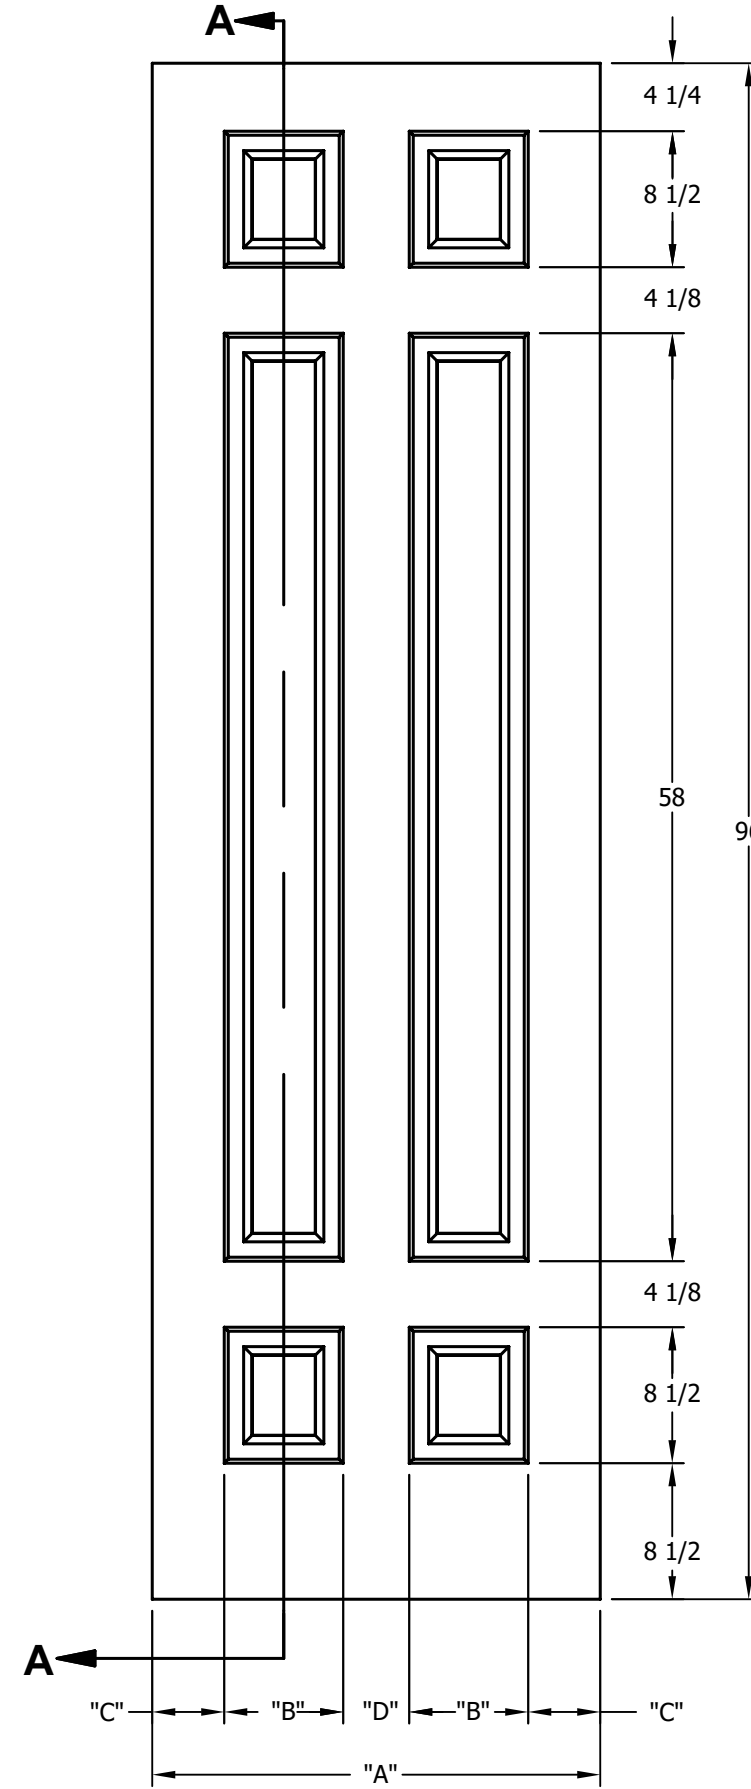

DIMENSION TABLE				
DOOR SIZE	"A"	"B"	"C"	"D"
2'-0" x 8'-0"	24"	5 3/4"	4 1/2"	3 1/2"
2'-2" x 8'-0"	26"	6 7/16"	4 1/2"	4 1/8"
2'-4" x 8'-0"	28"	7 7/16"	4 1/2"	4 1/8"
2'-6" x 8'-0"	30"	8 7/16"	4 1/2"	4 1/8"
2'-8" x 8'-0"	32"	9 7/16"	4 1/2"	4 1/8"
2'-10" x 8'-0"	34"	10 7/16"	4 1/2"	4 1/8"
3'-0" x 8'-0"	36"	11 7/16"	4 1/2"	4 1/8"

CREATION DATE:	<i>Darpet</i> doors & trim
REV. DATE: 01/01/2021	
TITLE:	CARVED INTERIOR DOOR
DESCRIPTION:	D 6050 8'-0"