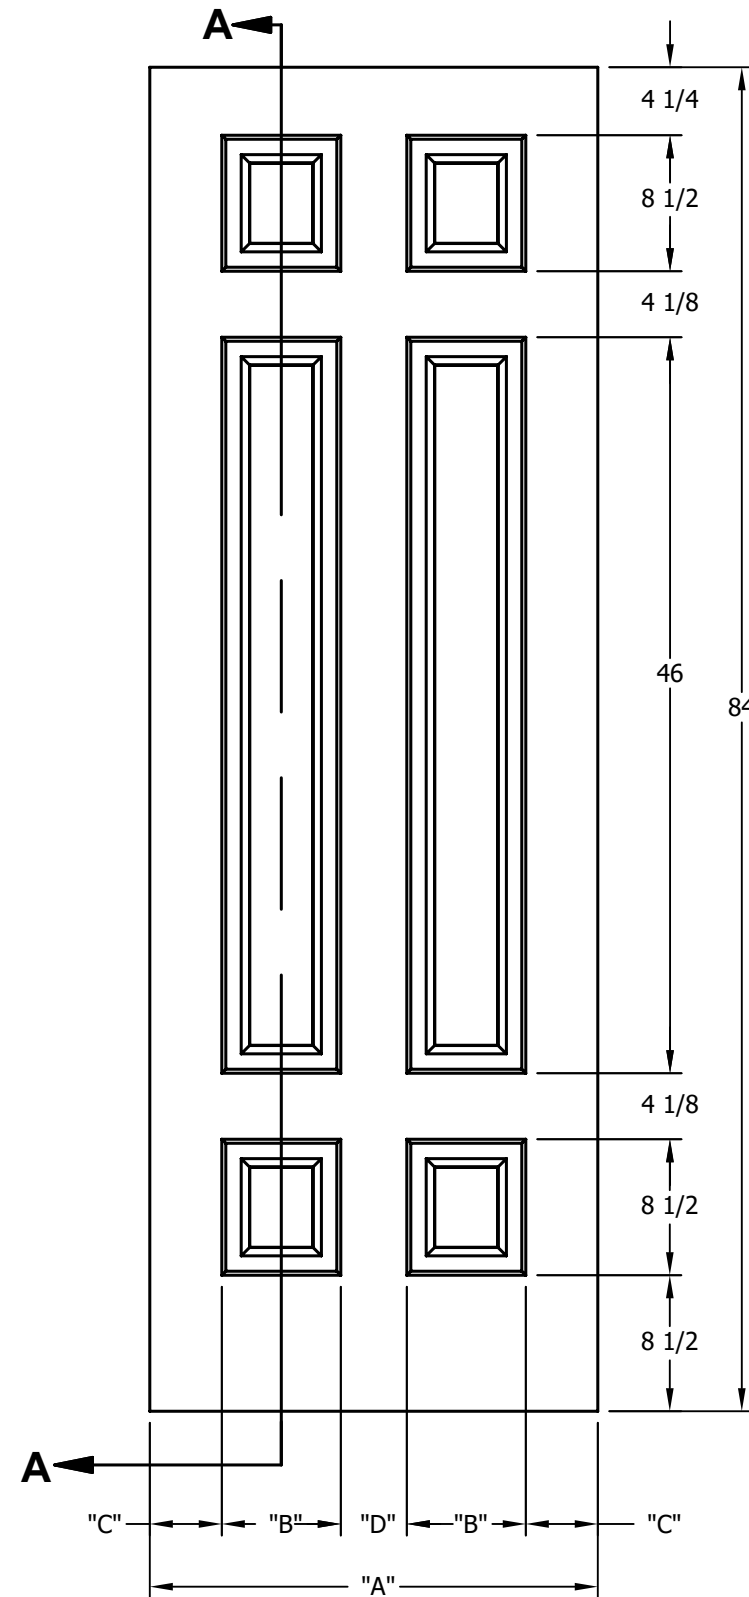

DIMENSION TABLE			
DOOR SIZE	"A"	"B"	"C"
1'-0" x 6'-8"	12"	6"	3"
1'-2" x 6'-8"	14"	7"	3 1/2"
1'-3" x 6'-8"	15"	8"	3 1/2"
1'-4" x 6'-8"	16"	9"	3 1/2"
1'-6" x 6'-8"	18"	9 3/4"	4 1/8"
1'-8" x 6'-8"	20"	11 3/4"	4 1/8"
1'-10" x 6'-8"	22"	13 3/4"	4 1/8"

DIMENSION TABLE				
DOOR SIZE	"A"	"B"	"C"	"D"
2'-0" x 6'-8"	24"	5 3/4"	4 1/2"	3 1/2"
2'-2" x 6'-8"	26"	6 7/16"	4 1/2"	4 1/8"
2'-4" x 6'-8"	28"	7 7/16"	4 1/2"	4 1/8"
2'-6" x 6'-8"	30"	8 7/16"	4 1/2"	4 1/8"
2'-8" x 6'-8"	32"	9 7/16"	4 1/2"	4 1/8"
2'-10" x 6'-8"	34"	10 7/16"	4 1/2"	4 1/8"
3'-0" x 6'-8"	36"	11 7/16"	4 1/2"	4 1/8"

CREATION DATE:	<i>Darpet</i> <small>doors & trim</small>
REV. DATE: 01/01/2021	
TITLE:	CARVED INTERIOR DOOR
DESCRIPTION:	D 6050 6'-8"

DIMENSION TABLE			
DOOR SIZE	"A"	"B"	"C"
1'-0" x 7'-0"	12"	6"	3"
1'-2" x 7'-0"	14"	7"	3 1/2"
1'-3" x 7'-0"	15"	8"	3 1/2"
1'-4" x 7'-0"	16"	9"	3 1/2"
1'-6" x 7'-0"	18"	9 3/4"	4 1/8"
1'-8" x 7'-0"	20"	11 3/4"	4 1/8"
1'-10" x 7'-0"	22"	13 3/4"	4 1/8"

DIMENSION TABLE				
DOOR SIZE	"A"	"B"	"C"	"D"
2'-0" x 7'-0"	24"	5 3/4"	4 1/2"	3 1/2"
2'-2" x 7'-0"	26"	6 7/16"	4 1/2"	4 1/8"
2'-4" x 7'-0"	28"	7 7/16"	4 1/2"	4 1/8"
2'-6" x 7'-0"	30"	8 7/16"	4 1/2"	4 1/8"
2'-8" x 7'-0"	32"	9 7/16"	4 1/2"	4 1/8"
2'-10" x 7'-0"	34"	10 7/16"	4 1/2"	4 1/8"
3'-0" x 7'-0"	36"	11 7/16"	4 1/2"	4 1/8"