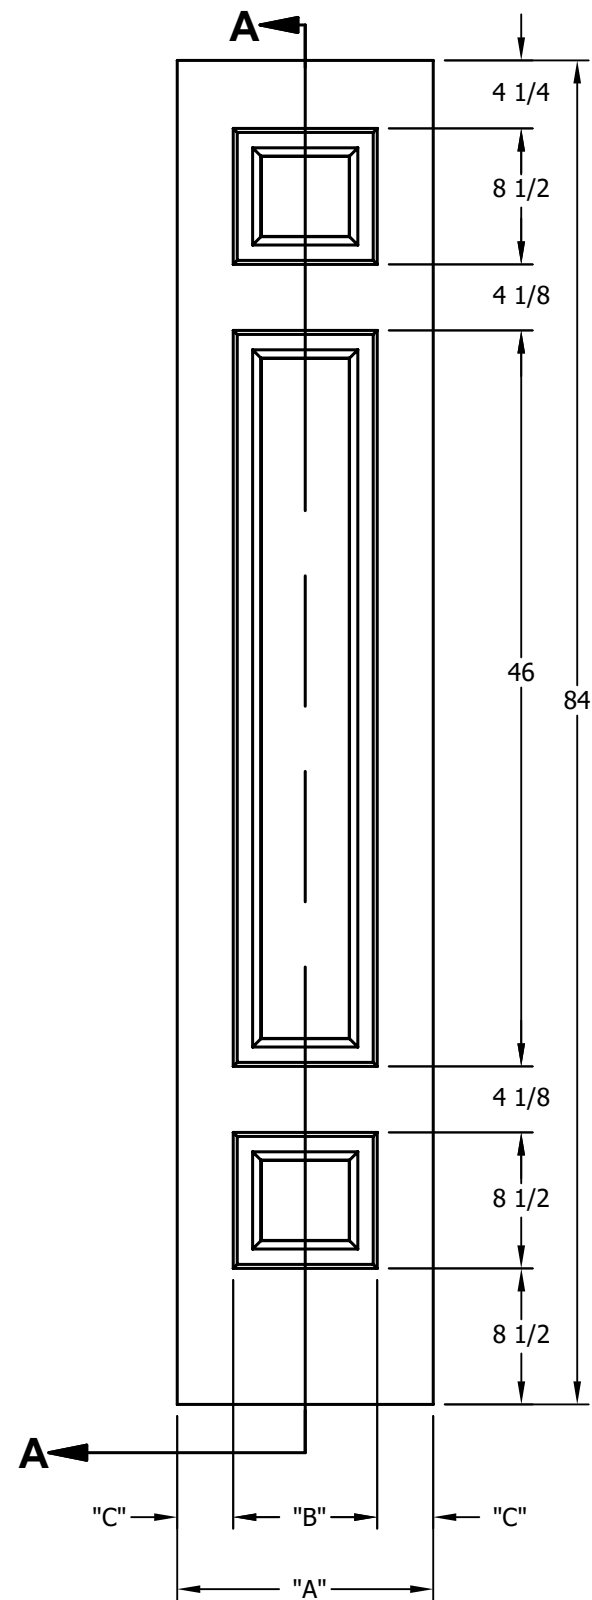

DIMENSION TABLE			
DOOR SIZE	"A"	"B"	"C"
1'-0" x 6'-8"	12"	6"	3"
1'-2" x 6'-8"	14"	7"	3 1/2"
1'-3" x 6'-8"	15"	8"	3 1/2"
1'-4" x 6'-8"	16"	9"	3 1/2"
1'-6" x 6'-8"	18"	9 3/4"	4 1/8"
1'-8" x 6'-8"	20"	11 3/4"	4 1/8"
1'-10" x 6'-8"	22"	13 3/4"	4 1/8"

DIMENSION TABLE				
DOOR SIZE	"A"	"B"	"C"	"D"
2'-0" x 6'-8"	24"	5 3/4"	4 1/2"	3 1/2"
2'-2" x 6'-8"	26"	6 7/16"	4 1/2"	4 1/8"
2'-4" x 6'-8"	28"	7 7/16"	4 1/2"	4 1/8"
2'-6" x 6'-8"	30"	8 7/16"	4 1/2"	4 1/8"
2'-8" x 6'-8"	32"	9 7/16"	4 1/2"	4 1/8"
2'-10" x 6'-8"	34"	10 7/16"	4 1/2"	4 1/8"
3'-0" x 6'-8"	36"	11 7/16"	4 1/2"	4 1/8"

CREATION DATE:	<i>Darpet</i> <small>doors & trim</small>
REV. DATE: 01/01/2021	
TITLE:	CARVED INTERIOR DOOR
DESCRIPTION:	D 6050 6'-8"

DIMENSION TABLE			
DOOR SIZE	"A"	"B"	"C"
1'-0" x 7'-0"	12"	6"	3"
1'-2" x 7'-0"	14"	7"	3 1/2"
1'-3" x 7'-0"	15"	8"	3 1/2"
1'-4" x 7'-0"	16"	9"	3 1/2"
1'-6" x 7'-0"	18"	9 3/4"	4 1/8"
1'-8" x 7'-0"	20"	11 3/4"	4 1/8"
1'-10" x 7'-0"	22"	13 3/4"	4 1/8"

DIMENSION TABLE				
DOOR SIZE	"A"	"B"	"C"	"D"
2'-0" x 7'-0"	24"	5 3/4"	4 1/2"	3 1/2"
2'-2" x 7'-0"	26"	6 7/16"	4 1/2"	4 1/8"
2'-4" x 7'-0"	28"	7 7/16"	4 1/2"	4 1/8"
2'-6" x 7'-0"	30"	8 7/16"	4 1/2"	4 1/8"
2'-8" x 7'-0"	32"	9 7/16"	4 1/2"	4 1/8"
2'-10" x 7'-0"	34"	10 7/16"	4 1/2"	4 1/8"
3'-0" x 7'-0"	36"	11 7/16"	4 1/2"	4 1/8"