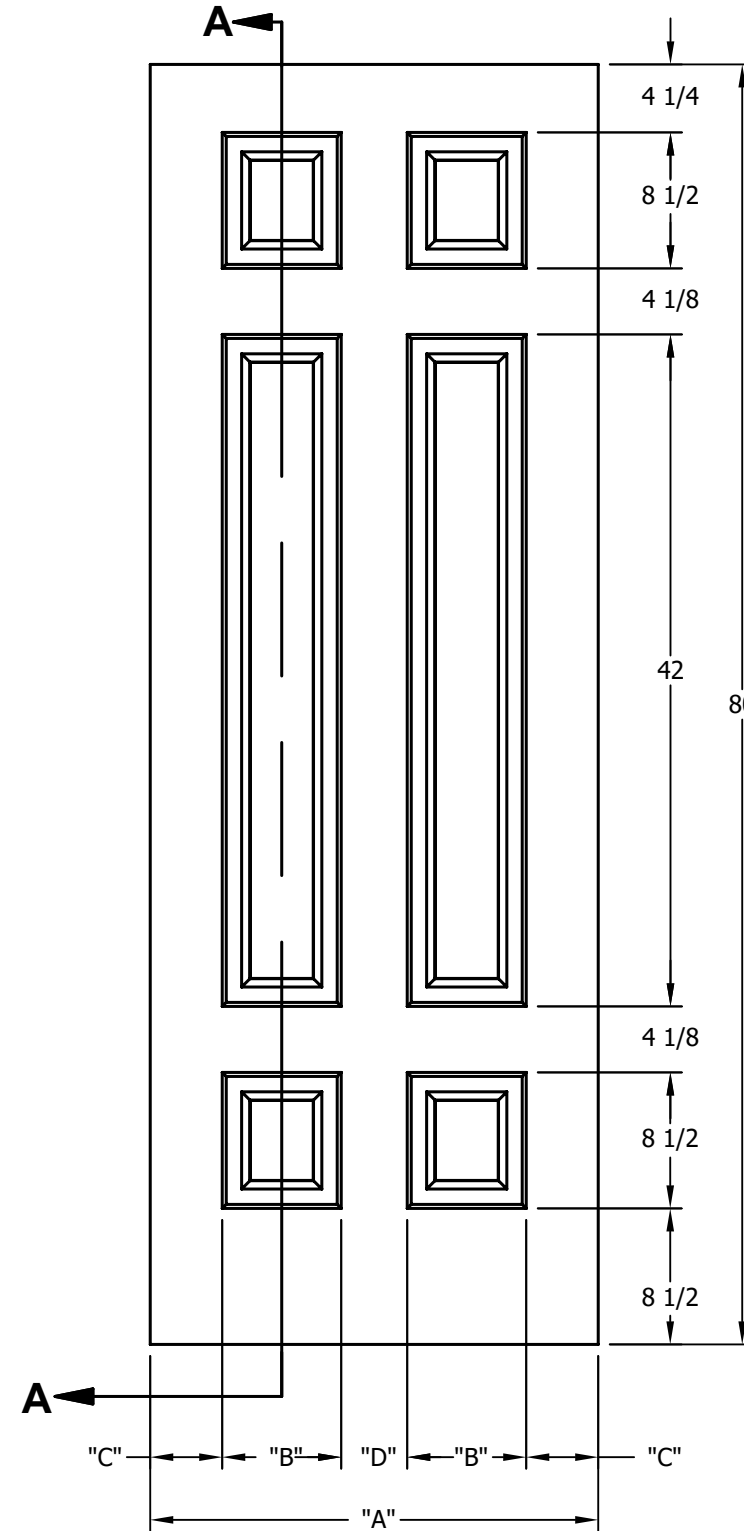

DIMENSION TABLE			
DOOR SIZE	"A"	"B"	"C"
1'-0" x 6'-8"	12"	6"	3"
1'-2" x 6'-8"	14"	7"	3 1/2"
1'-3" x 6'-8"	15"	8"	3 1/2"
1'-4" x 6'-8"	16"	9"	3 1/2"
1'-6" x 6'-8"	18"	9 3/4"	4 1/8"
1'-8" x 6'-8"	20"	11 3/4"	4 1/8"
1'-10" x 6'-8"	22"	13 3/4"	4 1/8"

DIMENSION TABLE				
DOOR SIZE	"A"	"B"	"C"	"D"
2'-0" x 6'-8"	24"	5 3/4"	4 1/2"	3 1/2"
2'-2" x 6'-8"	26"	6 7/16"	4 1/2"	4 1/8"
2'-4" x 6'-8"	28"	7 7/16"	4 1/2"	4 1/8"
2'-6" x 6'-8"	30"	8 7/16"	4 1/2"	4 1/8"
2'-8" x 6'-8"	32"	9 7/16"	4 1/2"	4 1/8"
2'-10" x 6'-8"	34"	10 7/16"	4 1/2"	4 1/8"
3'-0" x 6'-8"	36"	11 7/16"	4 1/2"	4 1/8"

CREATION DATE:	<i>Darpet</i> <small>doors & trim</small>
REV. DATE: 01/01/2021	
TITLE:	CARVED INTERIOR DOOR
DESCRIPTION:	D 6050 6'-8"

DIMENSION TABLE			
DOOR SIZE	"A"	"B"	"C"
1'-0" x 7'-0"	12"	6"	3"
1'-2" x 7'-0"	14"	7"	3 1/2"
1'-3" x 7'-0"	15"	8"	3 1/2"
1'-4" x 7'-0"	16"	9"	3 1/2"
1'-6" x 7'-0"	18"	9 3/4"	4 1/8"
1'-8" x 7'-0"	20"	11 3/4"	4 1/8"
1'-10" x 7'-0"	22"	13 3/4"	4 1/8"

DIMENSION TABLE				
DOOR SIZE	"A"	"B"	"C"	"D"
2'-0" x 7'-0"	24"	5 3/4"	4 1/2"	3 1/2"
2'-2" x 7'-0"	26"	6 7/16"	4 1/2"	4 1/8"
2'-4" x 7'-0"	28"	7 7/16"	4 1/2"	4 1/8"
2'-6" x 7'-0"	30"	8 7/16"	4 1/2"	4 1/8"
2'-8" x 7'-0"	32"	9 7/16"	4 1/2"	4 1/8"
2'-10" x 7'-0"	34"	10 7/16"	4 1/2"	4 1/8"
3'-0" x 7'-0"	36"	11 7/16"	4 1/2"	4 1/8"