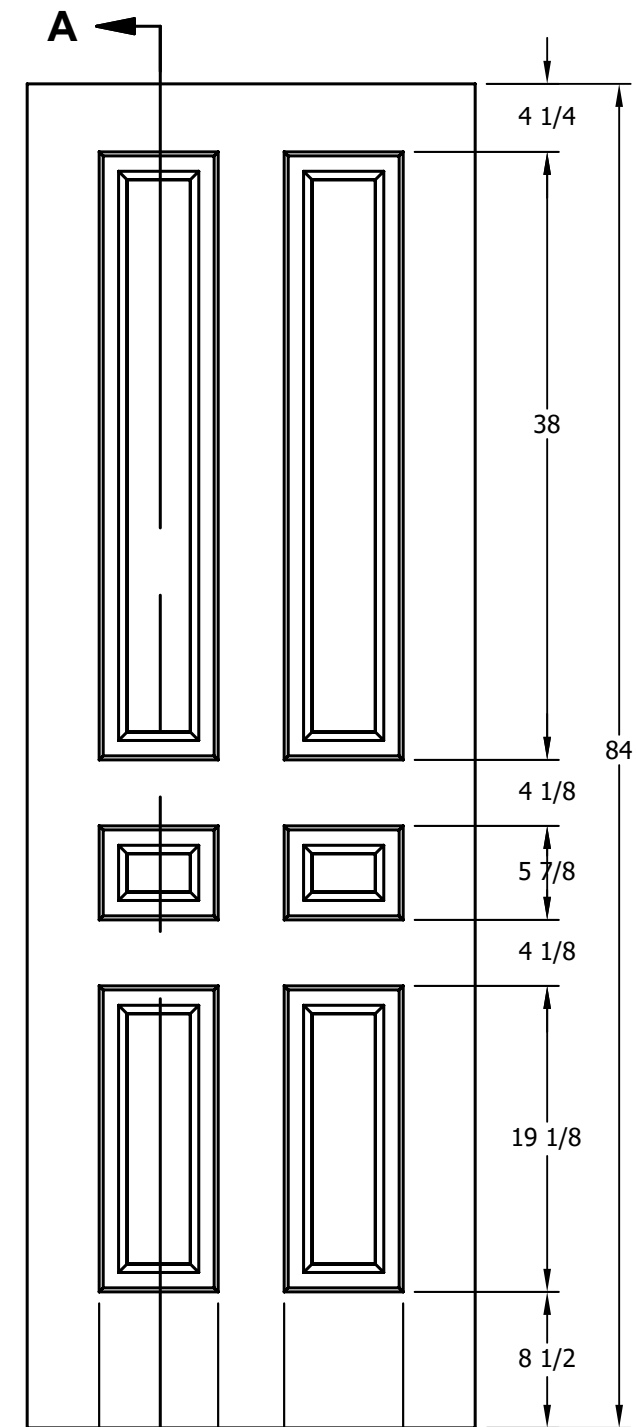

DIMENSION TABLE

DOOR SIZE	"A"	"B"	"C"
1'-0" x 6'-8"	12"	6"	3"
1'-2" x 6'-8"	14"	7"	3 1/2"
1'-3" x 6'-8"	15"	8"	3 1/2"
1'-4" x 6'-8"	16"	9"	3 1/2"
1'-6" x 6'-8"	18"	9 3/4"	4 1/8"
1'-8" x 6'-8"	20"	11 3/4"	4 1/8"

DIMENSION TABLE

DOOR SIZE	"A"	"B"	"C"	"D"
1'-10" x 6'-8"	22"	4 3/4"	4 1/2"	3 1/2"
2'-0" x 6'-8"	24"	5 3/4"	4 1/2"	3 1/2"
2'-2" x 6'-8"	26"	6 7/16"	4 1/2"	4 1/8"
2'-4" x 6'-8"	28"	7 7/16"	4 1/2"	4 1/8"
2'-6" x 6'-8"	30"	8 7/16"	4 1/2"	4 1/8"
2'-8" x 6'-8"	32"	9 7/16"	4 1/2"	4 1/8"
2'-10" x 6'-8"	34"	10 7/16"	4 1/2"	4 1/8"
3'-0" x 6'-8"	36"	11 7/16"	4 1/2"	4 1/8"

CREATION DATE:	<i>Darpet</i> <small>doors & trim</small>
REV. DATE: 01/01/2021	
TITLE:	CARVED INTERIOR DOOR
DESCRIPTION:	D 6020 6'-8"

DIMENSION TABLE			
DOOR SIZE	"A"	"B"	"C"
1'-0" x 7'-0"	12"	6"	3"
1'-2" x 7'-0"	14"	7"	3 1/2"
1'-3" x 7'-0"	15"	8"	3 1/2"
1'-4" x 7'-0"	16"	9"	3 1/2"
1'-6" x 7'-0"	18"	9 3/4"	4 1/8"
1'-8" x 7'-0"	20"	11 3/4"	4 1/8"

DIMENSION TABLE				
DOOR SIZE	"A"	"B"	"C"	"D"
1'-10" x 7'-0"	22"	4 3/4"	4 1/2"	3 1/2"
2'-0" x 7'-0"	24"	5 3/4"	4 1/2"	3 1/2"
2'-2" x 7'-0"	26"	6 7/16"	4 1/2"	4 1/8"
2'-4" x 7'-0"	28"	7 7/16"	4 1/2"	4 1/8"
2'-6" x 7'-0"	30"	8 7/16"	4 1/2"	4 1/8"
2'-8" x 7'-0"	32"	9 7/16"	4 1/2"	4 1/8"
2'-10" x 7'-0"	34"	10 7/16"	4 1/2"	4 1/8"
3'-0" x 7'-0"	36"	11 7/16"	4 1/2"	4 1/8"