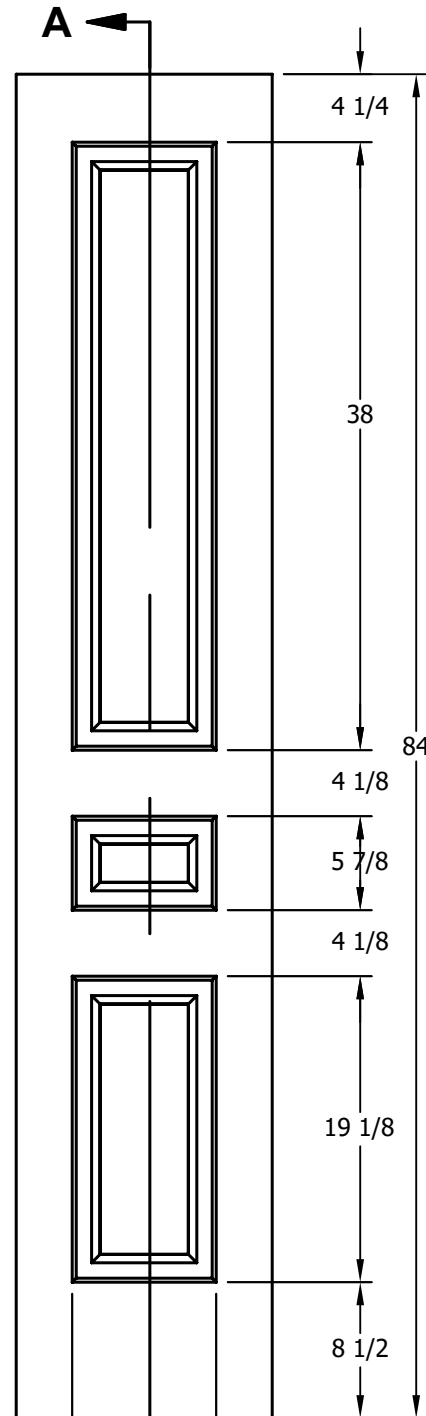

DIMENSION TABLE

DOOR SIZE	"A"	"B"	"C"
1'-0" x 6'-8"	12"	6"	3"
1'-2" x 6'-8"	14"	7"	3 1/2"
1'-3" x 6'-8"	15"	8"	3 1/2"
1'-4" x 6'-8"	16"	9"	3 1/2"
1'-6" x 6'-8"	18"	9 3/4"	4 1/8"
1'-8" x 6'-8"	20"	11 3/4"	4 1/8"

DIMENSION TABLE

DOOR SIZE	"A"	"B"	"C"	"D"
1'-10" x 6'-8"	22"	4 3/4"	4 1/2"	3 1/2"
2'-0" x 6'-8"	24"	5 3/4"	4 1/2"	3 1/2"
2'-2" x 6'-8"	26"	6 7/16"	4 1/2"	4 1/8"
2'-4" x 6'-8"	28"	7 7/16"	4 1/2"	4 1/8"
2'-6" x 6'-8"	30"	8 7/16"	4 1/2"	4 1/8"
2'-8" x 6'-8"	32"	9 7/16"	4 1/2"	4 1/8"
2'-10" x 6'-8"	34"	10 7/16"	4 1/2"	4 1/8"
3'-0" x 6'-8"	36"	11 7/16"	4 1/2"	4 1/8"

CREATION DATE:	<i>Darpet</i> <small>doors & trim</small>
REV. DATE: 01/01/2021	
TITLE:	CARVED INTERIOR DOOR
DESCRIPTION:	D 6020 6'-8"

DIMENSION TABLE			
DOOR SIZE	"A"	"B"	"C"
1'-0" x 7'-0"	12"	6"	3"
1'-2" x 7'-0"	14"	7"	3 1/2"
1'-3" x 7'-0"	15"	8"	3 1/2"
1'-4" x 7'-0"	16"	9"	3 1/2"
1'-6" x 7'-0"	18"	9 3/4"	4 1/8"
1'-8" x 7'-0"	20"	11 3/4"	4 1/8"

DIMENSION TABLE				
DOOR SIZE	"A"	"B"	"C"	"D"
1'-10" x 7'-0"	22"	4 3/4"	4 1/2"	3 1/2"
2'-0" x 7'-0"	24"	5 3/4"	4 1/2"	3 1/2"
2'-2" x 7'-0"	26"	6 7/16"	4 1/2"	4 1/8"
2'-4" x 7'-0"	28"	7 7/16"	4 1/2"	4 1/8"
2'-6" x 7'-0"	30"	8 7/16"	4 1/2"	4 1/8"
2'-8" x 7'-0"	32"	9 7/16"	4 1/2"	4 1/8"
2'-10" x 7'-0"	34"	10 7/16"	4 1/2"	4 1/8"
3'-0" x 7'-0"	36"	11 7/16"	4 1/2"	4 1/8"