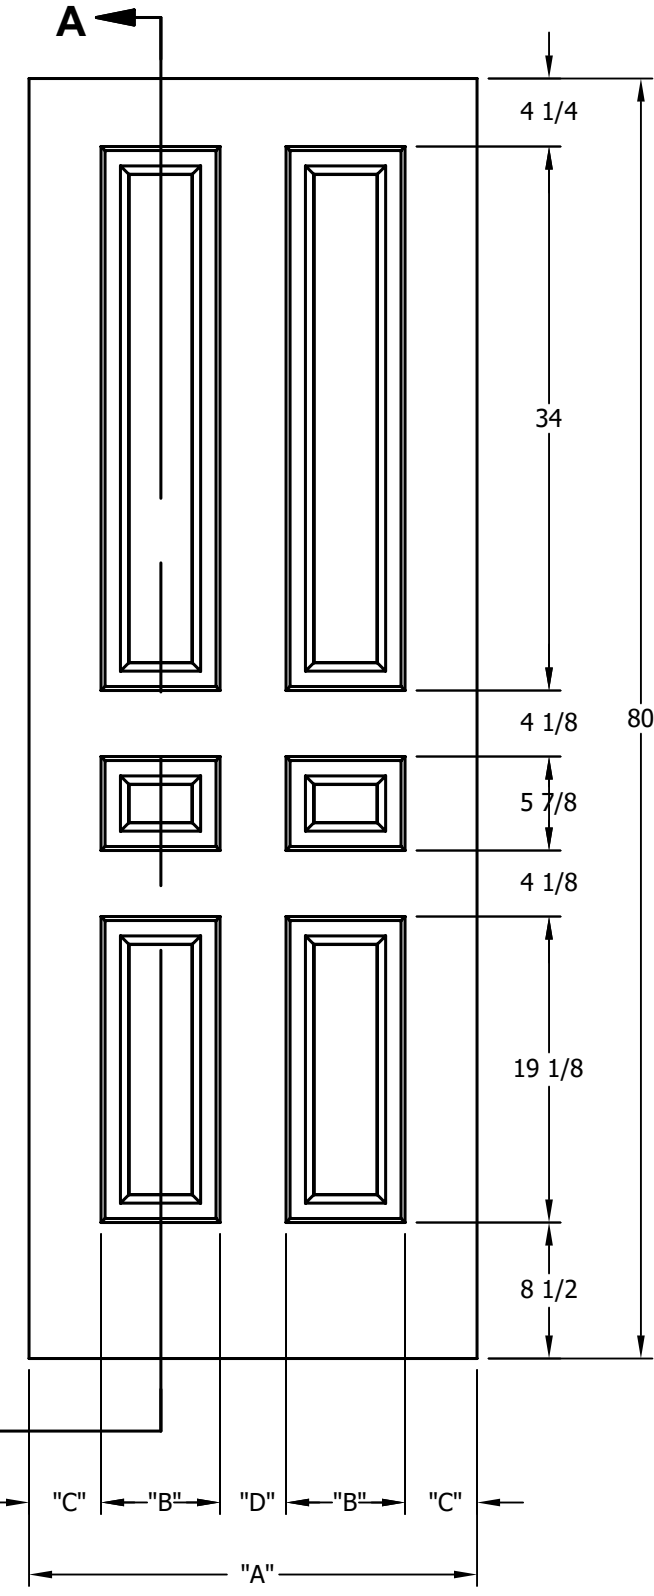

DIMENSION TABLE

DOOR SIZE	"A"	"B"	"C"
1'-0" x 6'-8"	12"	6"	3"
1'-2" x 6'-8"	14"	7"	3 1/2"
1'-3" x 6'-8"	15"	8"	3 1/2"
1'-4" x 6'-8"	16"	9"	3 1/2"
1'-6" x 6'-8"	18"	9 3/4"	4 1/8"
1'-8" x 6'-8"	20"	11 3/4"	4 1/8"

DIMENSION TABLE

DOOR SIZE	"A"	"B"	"C"	"D"
1'-10" x 6'-8"	22"	4 3/4"	4 1/2"	3 1/2"
2'-0" x 6'-8"	24"	5 3/4"	4 1/2"	3 1/2"
2'-2" x 6'-8"	26"	6 7/16"	4 1/2"	4 1/8"
2'-4" x 6'-8"	28"	7 7/16"	4 1/2"	4 1/8"
2'-6" x 6'-8"	30"	8 7/16"	4 1/2"	4 1/8"
2'-8" x 6'-8"	32"	9 7/16"	4 1/2"	4 1/8"
2'-10" x 6'-8"	34"	10 7/16"	4 1/2"	4 1/8"
3'-0" x 6'-8"	36"	11 7/16"	4 1/2"	4 1/8"

CREATION DATE:	<i>Darpet</i> <small>doors & trim</small>
REV. DATE: 01/01/2021	
TITLE:	CARVED INTERIOR DOOR
DESCRIPTION:	D 6020 6'-8"

DIMENSION TABLE			
DOOR SIZE	"A"	"B"	"C"
1'-0" x 7'-0"	12"	6"	3"
1'-2" x 7'-0"	14"	7"	3 1/2"
1'-3" x 7'-0"	15"	8"	3 1/2"
1'-4" x 7'-0"	16"	9"	3 1/2"
1'-6" x 7'-0"	18"	9 3/4"	4 1/8"
1'-8" x 7'-0"	20"	11 3/4"	4 1/8"

DIMENSION TABLE				
DOOR SIZE	"A"	"B"	"C"	"D"
1'-10" x 7'-0"	22"	4 3/4"	4 1/2"	3 1/2"
2'-0" x 7'-0"	24"	5 3/4"	4 1/2"	3 1/2"
2'-2" x 7'-0"	26"	6 7/16"	4 1/2"	4 1/8"
2'-4" x 7'-0"	28"	7 7/16"	4 1/2"	4 1/8"
2'-6" x 7'-0"	30"	8 7/16"	4 1/2"	4 1/8"
2'-8" x 7'-0"	32"	9 7/16"	4 1/2"	4 1/8"
2'-10" x 7'-0"	34"	10 7/16"	4 1/2"	4 1/8"
3'-0" x 7'-0"	36"	11 7/16"	4 1/2"	4 1/8"