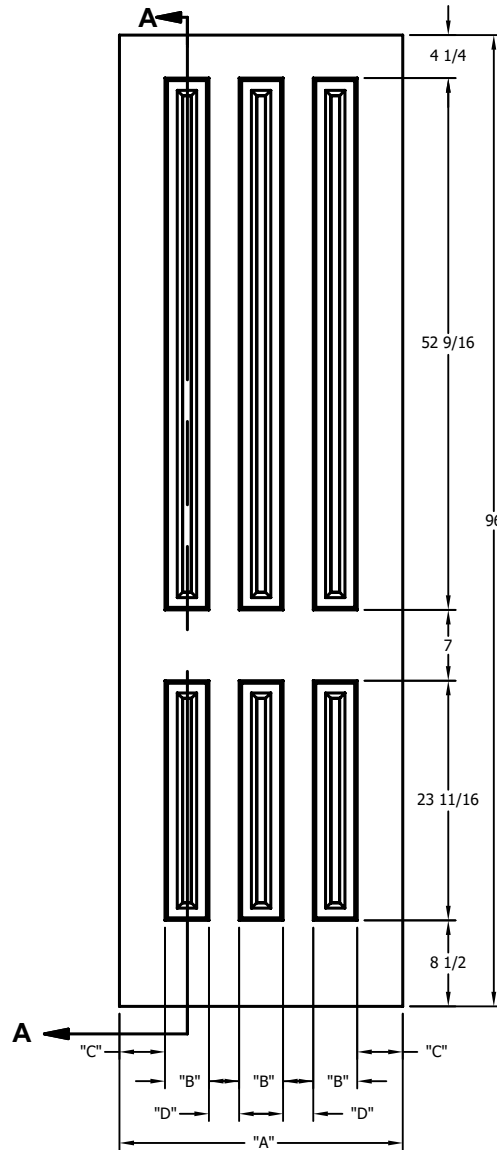

DIMENSION TABLE				
DOOR SIZE	"A"	"B"	"C"	"D"
2'-4" x 6'-8"	28"	4 11/32"	4 1/2"	3"
2'-6" x 6'-8"	30"	5"	4 1/2"	3"
2'-8" x 6'-8"	32"	5 21/32"	4 1/2"	3"
2'-10" x 6'-8"	34"	6 11/32"	4 1/2"	3"
3'-0" x 6'-8"	36"	7"	4 1/2"	3"

CREATION DATE:	<i>Darpet</i> <small>doors & trim</small> inc.
REV. DATE: 01/01/2021	
TITLE:	CARVED INTERIOR DOOR
DESCRIPTION:	D 6010 6'-8"

DIMENSION TABLE				
DOOR SIZE	"A"	"B"	"C"	"D"
2'-4" x 7'-0"	28"	4 11/32"	4 1/2"	3"
2'-6" x 7'-0"	30"	5"	4 1/2"	3"
2'-8" x 7'-0"	32"	5 21/32"	4 1/2"	3"
2'-10" x 7'-0"	34"	6 11/32"	4 1/2"	3"
3'-0" x 7'-0"	36"	7"	4 1/2"	3"

CREATION DATE:	<i>Darpet</i> <small>doors & trim</small> inc.
REV. DATE: 01/01/2021	
TITLE:	CARVED INTERIOR DOOR
DESCRIPTION:	D 6010 7'-0"

DIMENSION TABLE				
DOOR SIZE	"A"	"B"	"C"	"D"
2'-4" x 8'-0"	28"	4 11/32"	4 1/2"	3"
2'-6" x 8'-0"	30"	5"	4 1/2"	3"
2'-8" x 8'-0"	32"	5 21/32"	4 1/2"	3"
2'-10" x 8'-0"	34"	6 11/32"	4 1/2"	3"
3'-0" x 8'-0"	36"	7"	4 1/2"	3"

CREATION DATE:	<i>Darpet</i> <small>doors & trim</small>
REV. DATE: 01/01/2021	
TITLE:	CARVED INTERIOR DOOR
DESCRIPTION:	C 6010 8'-0"