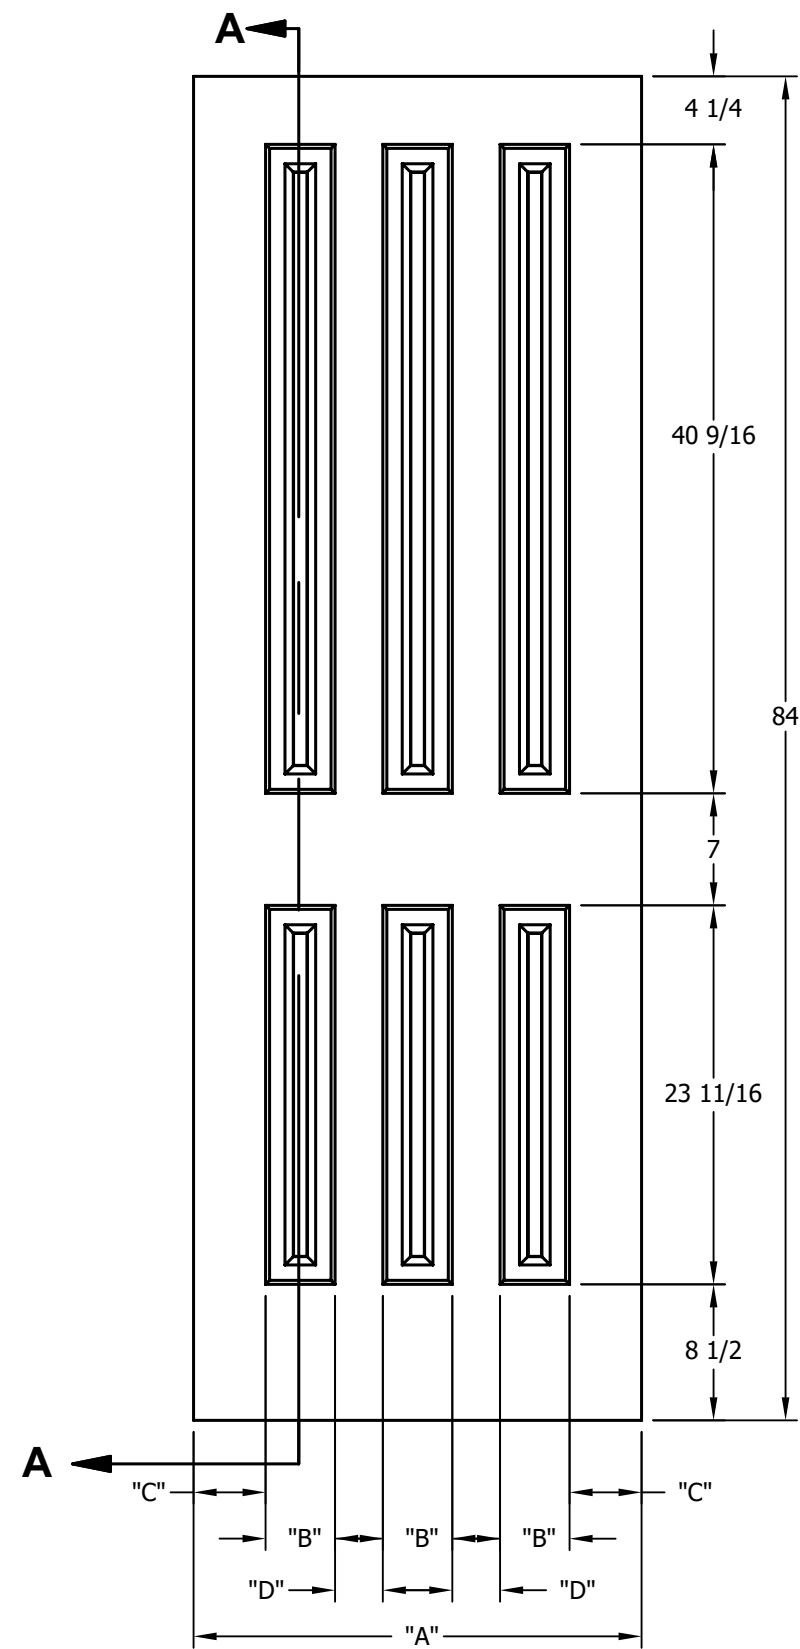

DIMENSION TABLE				
DOOR SIZE	"A"	"B"	"C"	"D"
2'-4" x 6'-8"	28"	4 11/32"	4 1/2"	3"
2'-6" x 6'-8"	30"	5"	4 1/2"	3"
2'-8" x 6'-8"	32"	5 21/32"	4 1/2"	3"
2'-10" x 6'-8"	34"	6 11/32"	4 1/2"	3"
3'-0" x 6'-8"	36"	7"	4 1/2"	3"

CREATION DATE:	<i>Darpet</i> <small>doors & trim</small> inc.
REV. DATE: 01/01/2021	
TITLE:	CARVED INTERIOR DOOR
DESCRIPTION:	D 6010 6'-8"

DIMENSION TABLE				
DOOR SIZE	"A"	"B"	"C"	"D"
2'-4" x 7'-0"	28"	4 11/32"	4 1/2"	3"
2'-6" x 7'-0"	30"	5"	4 1/2"	3"
2'-8" x 7'-0"	32"	5 21/32"	4 1/2"	3"
2'-10" x 7'-0"	34"	6 11/32"	4 1/2"	3"
3'-0" x 7'-0"	36"	7"	4 1/2"	3"

CREATION DATE:	<i>Darpet</i> <small>doors & trim</small> inc.
REV. DATE: 01/01/2021	
TITLE:	CARVED INTERIOR DOOR
DESCRIPTION:	D 6010 7'-0"

DIMENSION TABLE				
DOOR SIZE	"A"	"B"	"C"	"D"
2'-4" x 8'-0"	28"	4 11/32"	4 1/2"	3"
2'-6" x 8'-0"	30"	5"	4 1/2"	3"
2'-8" x 8'-0"	32"	5 21/32"	4 1/2"	3"
2'-10" x 8'-0"	34"	6 11/32"	4 1/2"	3"
3'-0" x 8'-0"	36"	7"	4 1/2"	3"

CREATION DATE:	<i>Darpet</i> <small>doors & trim</small>
REV. DATE: 01/01/2021	
TITLE:	CARVED INTERIOR DOOR
DESCRIPTION:	C 6010 8'-0"