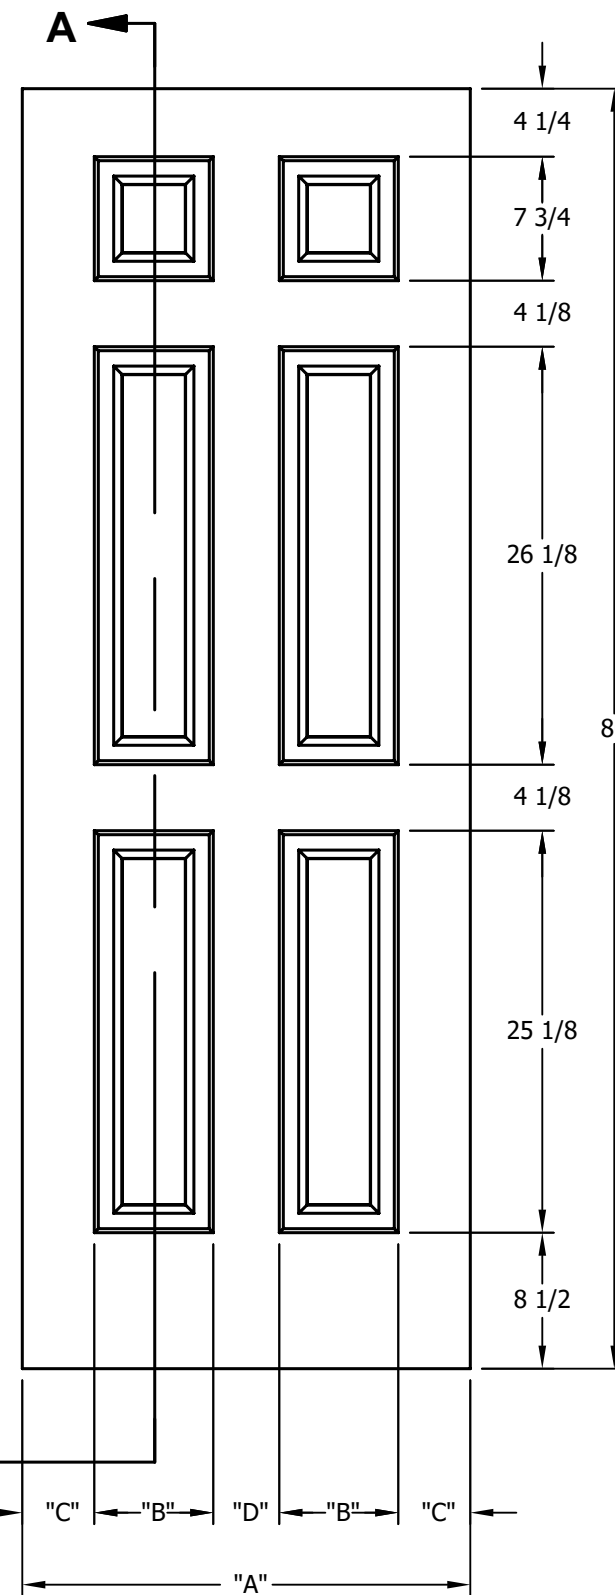

DIMENSION TABLE			
DOOR SIZE	"A"	"B"	"C"
1'-0" x 6'-8"	12"	6"	3"
1'-2" x 6'-8"	14"	7"	3 1/2"
1'-3" x 6'-8"	15"	8"	3 1/2"
1'-4" x 6'-8"	16"	9"	3 1/2"
1'-6" x 6'-8"	18"	9 3/4"	4 1/8"
1'-8" x 6'-8"	20"	11 3/4"	4 1/8"
1'-10" x 6'-8"	22"	13 3/4"	4 1/8"

DIMENSION TABLE				
DOOR SIZE	"A"	"B"	"C"	"D"
2'-0" x 6'-8"	24"	5 3/4"	4 1/2"	3 1/2"
2'-2" x 6'-8"	26"	6 7/16"	4 1/2"	4 1/8"
2'-4" x 6'-8"	28"	7 7/16"	4 1/2"	4 1/8"
2'-6" x 6'-8"	30"	8 7/16"	4 1/2"	4 1/8"
2'-8" x 6'-8"	32"	9 7/16"	4 1/2"	4 1/8"
2'-10" x 6'-8"	34"	10 7/16"	4 1/2"	4 1/8"
3'-0" x 6'-8"	36"	11 7/16"	4 1/2"	4 1/8"

CREATION DATE:	<i>Darpet</i> doors & trim
REV. DATE: 01/01/2021	
TITLE:	<b>CARVED INTERIOR DOOR</b>
DESCRIPTION:	<b>D 6000 6'-8"</b>

DIMENSION TABLE			
DOOR SIZE	"A"	"B"	"C"
1'-0" x 8'-0"	12"	6"	3"
1'-2" x 8'-0"	14"	7"	3 1/2"
1'-3" x 8'-0"	15"	8"	3 1/2"
1'-4" x 8'-0"	16"	9"	3 1/2"
1'-6" x 8'-0"	18"	9 3/4"	4 1/8"
1'-8" x 8'-0"	20"	11 3/4"	4 1/8"
1'-10" x 8'-0"	22"	13 3/4"	4 1/8"

DIMENSION TABLE				
DOOR SIZE	"A"	"B"	"C"	"D"
2'-0" x 8'-0"	24"	5 3/4"	4 1/2"	3 1/2"
2'-2" x 8'-0"	26"	6 7/16"	4 1/2"	4 1/8"
2'-4" x 8'-0"	28"	7 7/16"	4 1/2"	4 1/8"
2'-6" x 8'-0"	30"	8 7/16"	4 1/2"	4 1/8"
2'-8" x 8'-0"	32"	9 7/16"	4 1/2"	4 1/8"
2'-10" x 8'-0"	34"	10 7/16"	4 1/2"	4 1/8"
3'-0" x 8'-0"	36"	11 7/16"	4 1/2"	4 1/8"