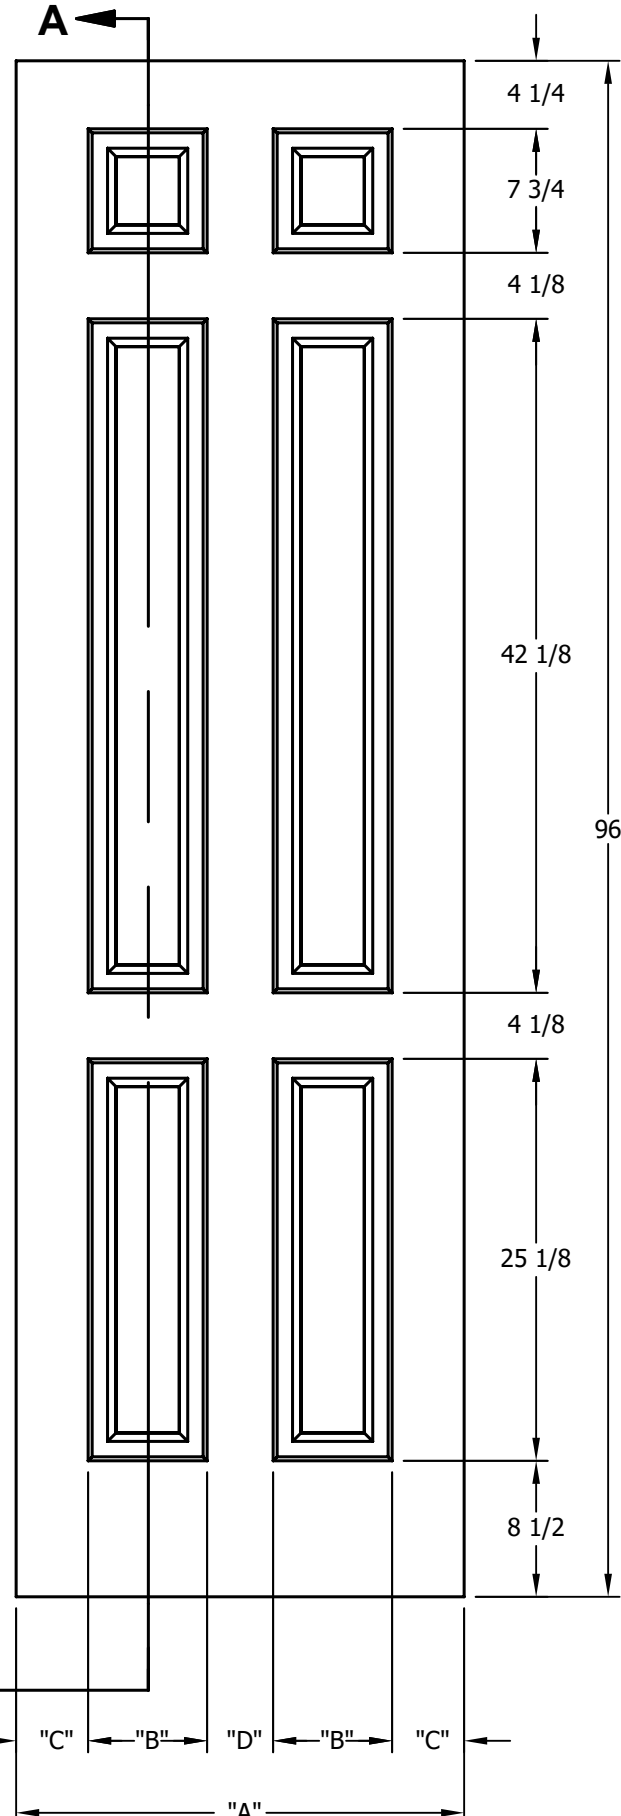

DIMENSION TABLE			
DOOR SIZE	"A"	"B"	"C"
1'-0" x 6'-8"	12"	6"	3"
1'-2" x 6'-8"	14"	7"	3 1/2"
1'-3" x 6'-8"	15"	8"	3 1/2"
1'-4" x 6'-8"	16"	9"	3 1/2"
1'-6" x 6'-8"	18"	9 3/4"	4 1/8"
1'-8" x 6'-8"	20"	11 3/4"	4 1/8"
1'-10" x 6'-8"	22"	13 3/4"	4 1/8"

DIMENSION TABLE				
DOOR SIZE	"A"	"B"	"C"	"D"
2'-0" x 6'-8"	24"	5 3/4"	4 1/2"	3 1/2"
2'-2" x 6'-8"	26"	6 7/16"	4 1/2"	4 1/8"
2'-4" x 6'-8"	28"	7 7/16"	4 1/2"	4 1/8"
2'-6" x 6'-8"	30"	8 7/16"	4 1/2"	4 1/8"
2'-8" x 6'-8"	32"	9 7/16"	4 1/2"	4 1/8"
2'-10" x 6'-8"	34"	10 7/16"	4 1/2"	4 1/8"
3'-0" x 6'-8"	36"	11 7/16"	4 1/2"	4 1/8"

CREATION DATE:	<i>Darpet</i> doors & trim
REV. DATE: 01/01/2021	
TITLE:	<b>CARVED INTERIOR DOOR</b>
DESCRIPTION:	<b>D 6000 6'-8"</b>

DIMENSION TABLE			
DOOR SIZE	"A"	"B"	"C"
1'-0" x 8'-0"	12"	6"	3"
1'-2" x 8'-0"	14"	7"	3 1/2"
1'-3" x 8'-0"	15"	8"	3 1/2"
1'-4" x 8'-0"	16"	9"	3 1/2"
1'-6" x 8'-0"	18"	9 3/4"	4 1/8"
1'-8" x 8'-0"	20"	11 3/4"	4 1/8"
1'-10" x 8'-0"	22"	13 3/4"	4 1/8"

DIMENSION TABLE				
DOOR SIZE	"A"	"B"	"C"	"D"
2'-0" x 8'-0"	24"	5 3/4"	4 1/2"	3 1/2"
2'-2" x 8'-0"	26"	6 7/16"	4 1/2"	4 1/8"
2'-4" x 8'-0"	28"	7 7/16"	4 1/2"	4 1/8"
2'-6" x 8'-0"	30"	8 7/16"	4 1/2"	4 1/8"
2'-8" x 8'-0"	32"	9 7/16"	4 1/2"	4 1/8"
2'-10" x 8'-0"	34"	10 7/16"	4 1/2"	4 1/8"
3'-0" x 8'-0"	36"	11 7/16"	4 1/2"	4 1/8"