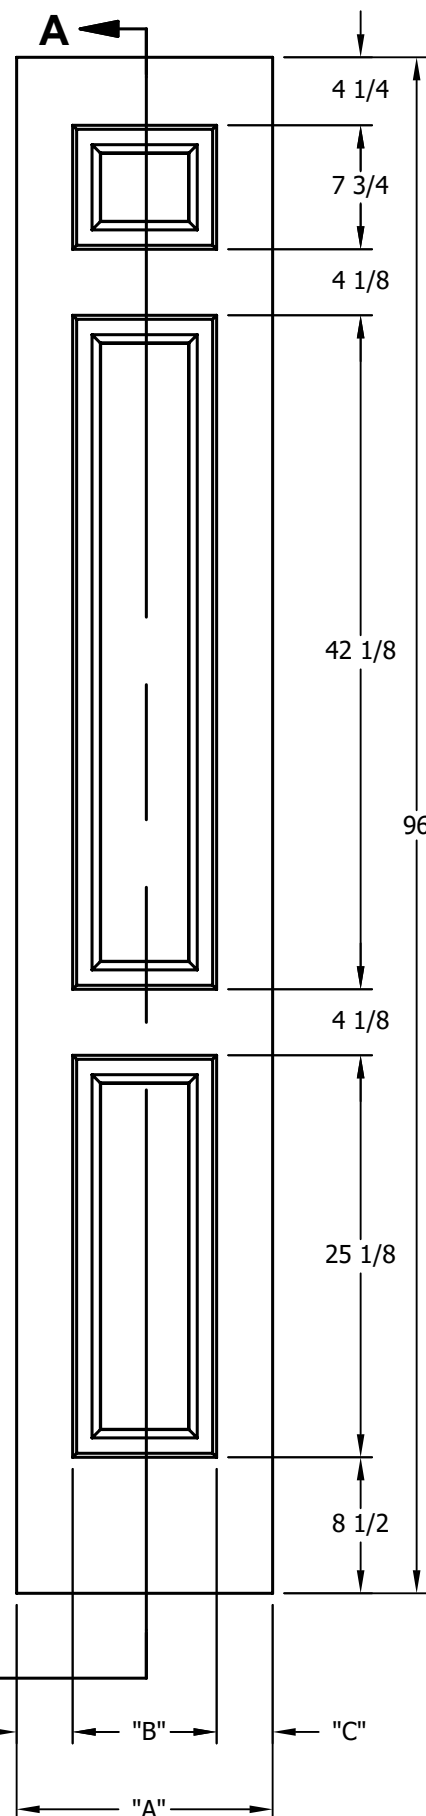

DIMENSION TABLE			
DOOR SIZE	"A"	"B"	"C"
1'-0" x 6'-8"	12"	6"	3"
1'-2" x 6'-8"	14"	7"	3 1/2"
1'-3" x 6'-8"	15"	8"	3 1/2"
1'-4" x 6'-8"	16"	9"	3 1/2"
1'-6" x 6'-8"	18"	9 3/4"	4 1/8"
1'-8" x 6'-8"	20"	11 3/4"	4 1/8"
1'-10" x 6'-8"	22"	13 3/4"	4 1/8"

DIMENSION TABLE				
DOOR SIZE	"A"	"B"	"C"	"D"
2'-0" x 6'-8"	24"	5 3/4"	4 1/2"	3 1/2"
2'-2" x 6'-8"	26"	6 7/16"	4 1/2"	4 1/8"
2'-4" x 6'-8"	28"	7 7/16"	4 1/2"	4 1/8"
2'-6" x 6'-8"	30"	8 7/16"	4 1/2"	4 1/8"
2'-8" x 6'-8"	32"	9 7/16"	4 1/2"	4 1/8"
2'-10" x 6'-8"	34"	10 7/16"	4 1/2"	4 1/8"
3'-0" x 6'-8"	36"	11 7/16"	4 1/2"	4 1/8"

CREATION DATE:	<i>Darpet</i> doors & trim
REV. DATE: 01/01/2021	
TITLE:	<b>CARVED INTERIOR DOOR</b>
DESCRIPTION:	<b>D 6000 6'-8"</b>

DIMENSION TABLE			
DOOR SIZE	"A"	"B"	"C"
1'-0" x 8'-0"	12"	6"	3"
1'-2" x 8'-0"	14"	7"	3 1/2"
1'-3" x 8'-0"	15"	8"	3 1/2"
1'-4" x 8'-0"	16"	9"	3 1/2"
1'-6" x 8'-0"	18"	9 3/4"	4 1/8"
1'-8" x 8'-0"	20"	11 3/4"	4 1/8"
1'-10" x 8'-0"	22"	13 3/4"	4 1/8"

DIMENSION TABLE				
DOOR SIZE	"A"	"B"	"C"	"D"
2'-0" x 8'-0"	24"	5 3/4"	4 1/2"	3 1/2"
2'-2" x 8'-0"	26"	6 7/16"	4 1/2"	4 1/8"
2'-4" x 8'-0"	28"	7 7/16"	4 1/2"	4 1/8"
2'-6" x 8'-0"	30"	8 7/16"	4 1/2"	4 1/8"
2'-8" x 8'-0"	32"	9 7/16"	4 1/2"	4 1/8"
2'-10" x 8'-0"	34"	10 7/16"	4 1/2"	4 1/8"
3'-0" x 8'-0"	36"	11 7/16"	4 1/2"	4 1/8"